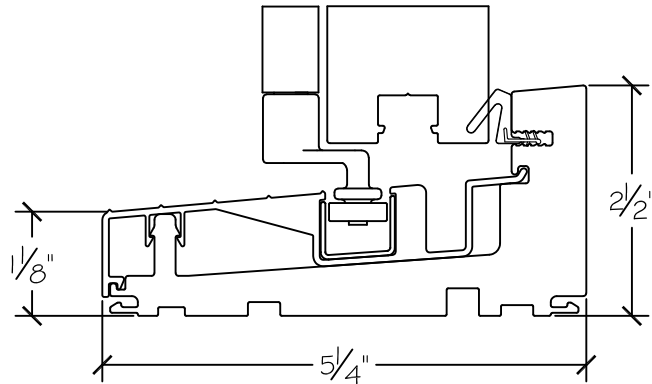

Folding Window Sill Options

Sill solutions for every need

WinDor's 2750 Folding Window comes standard with our weather resistant sill.

Flush Sill options

We also have two sill alternatives. The extruded ADA sill will satisfy most requirements when used in a commercial applications. Our Flush Sill is for the custom install where esthetics are of the utmost importance. Win-dor's performance rating and test results do not apply for the ADA and flush sill.