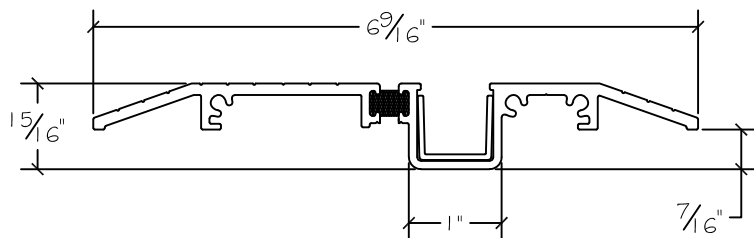

Folding Window Sill Options

Sill solutions for every need

WinDor's 2750 Folding Window comes standard with our weather resistant sill.

Flush Sill options

We also have two sill alternatives. The extruded ADA sill will satisfy most requirements when used in a commercial applications. Our Flush Sill is for the custom install where esthetics are of the utmost importance. Win-dor's performance rating and test results do not apply for the ADA and flush sill.