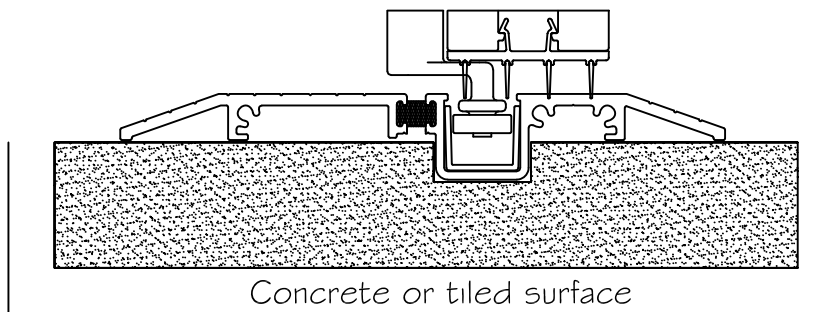

Folding Window Sill Options

Sill solutions for every need

WinDor's 2750 Folding Window comes standard with our weather resistant sill.

Flush Sill options

We also have two sill alternatives. The extruded ADA sill will satisfy most requirements when used in a commercial applications. Our Flush Sill is for the custom install where esthetics are of the utmost importance. Win-dor's performance rating and test results do not apply for the ADA and flush sill.

Please note. While the Flush Sills are very attractive options, it is not intended for all applications. Low or flush sills are not able to withstand air and water intrusion like the weather resistant sills. Your projects exposure, elevation and overhang will determined how this sill performs.