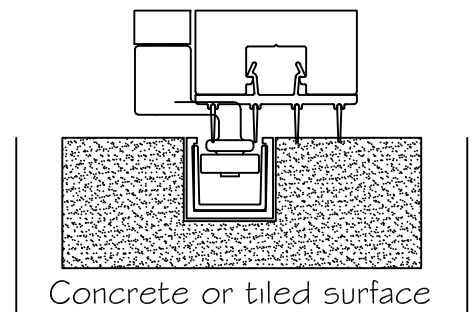

Folding Window Sill Options

Sill solutions for every need

WinDor's 2750 Folding Window comes standard with our weather resistant sill.

Flush Sill options

We also have two sill alternatives. The extruded ADA sill will satisfy most requirements when used in a commercial applications. Our Flush Sill is for the custom install where esthetics are of the utmost importance. Win-dor's performance rating and test results do not apply for the ADA and flush sill.

Please note. While the Flush Sills are very attractive options, it is not intended for all applications. Low or flush sills are not able to withstand air and water intrusion like the weather resistant sills. Your projects exposure, elevation and overhang will determined how this sill performs.