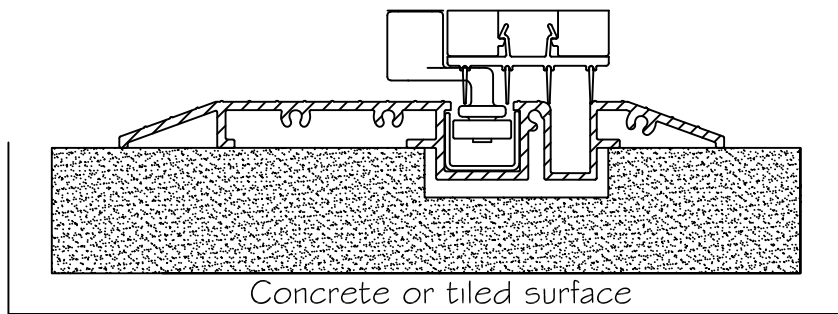

Folding Window Sill Options

Sill solutions for every need

WinDor's 2750 Folding Window comes standard with our weather resistant sill.

Flush Sill options

We also have two sill alternatives. The extruded ADA sill will satisfy most requirements when used in a commercial applications. Our Flush Sill is for the custom install where esthetics are of the utmost importance. Win-dor's performance rating and test results do not apply for the ADA and flush sill.

Please note. While the Flush Sills are very attractive options, it is not intended for all applications. Low or flush sills are not able to withstand air and water intrusion like the weather resistant sills. Your projects exposure, elevation and overhang will determined how this sill performs.