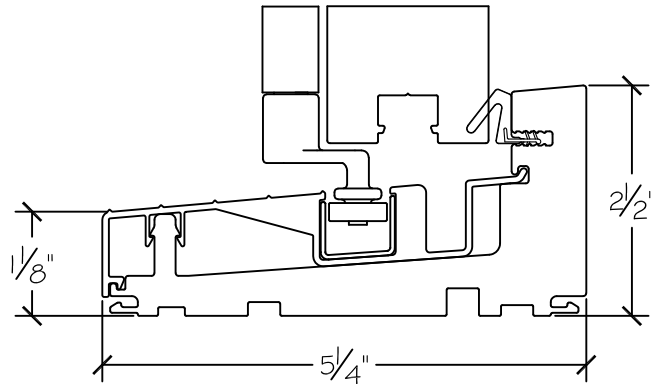

Folding Window Sill Options

Sill solutions for every need

WinDor's 2750 Folding Window comes standard with our weather resistant sill.

Flush Sill options

We also have two sill alternatives. The extruded ADA sill will satisfy most requirements when used in a commercial applications. Our Flush Sill is for the custom install where esthetics are of the utmost importance. Win-dor's performance rating and test results do not apply for the ADA and flush sill.