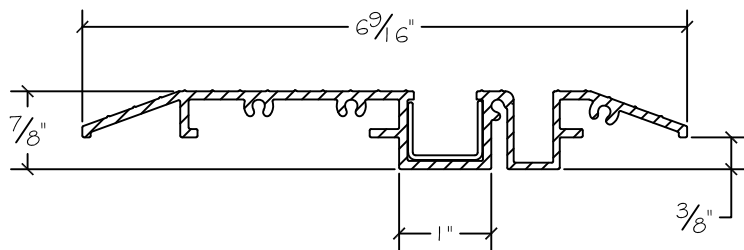

Folding Window Sill Options

Sill solutions for every need

WinDor's 2750 Folding Window comes standard with our weather resistant sill.

Flush Sill options

We also have two sill alternatives. The extruded ADA sill will satisfy most requirements when used in a commercial applications. Our Flush Sill is for the custom install where esthetics are of the utmost importance. Win-dor's performance rating and test results do not apply for the ADA and flush sill.

Please note. While the Flush Sills are very attractive options, it is not intended for all applications. Low or flush sills are not able to withstand air and water intrusion like the weather resistant sills. Your projects exposure, elevation and overhang will determined how this sill performs.