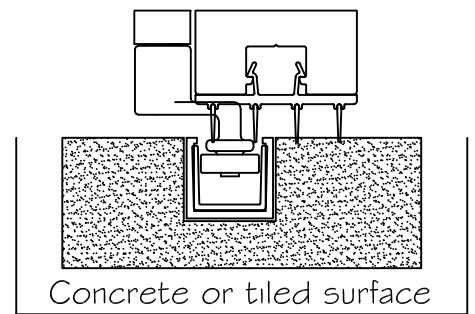

Folding Window Sill Options

Sill solutions for every need

WinDor's 2750 Folding Window comes standard with our weather resistant sill.

Flush Sill options

We also have two sill alternatives. The extruded ADA sill will satisfy most requirements when used in a commercial applications. Our Flush Sill is for the custom install where esthetics are of the utmost importance. Win-dor's performance rating and test results do not apply for the ADA and flush sill.

Please note. While the Flush Sills are very attractive options, it is not intended for all applications. Low or flush sills are not able to withstand air and water intrusion like the weather resistant sills. Your projects exposure, elevation and overhang will determined how this sill performs.