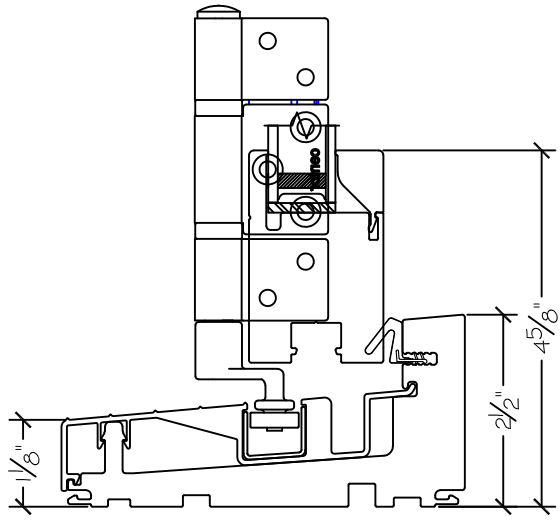

Notice: This document contains information proprietary to and is protected by copyright of Win-Dor Inc. and shall not be copied, disclosed to others, or used for any purpose other than that for which it is given, without the written permission of Win-Dor Inc.

450 Delta Ave
Brea, Ca 92821
(714) 385-1202

Project:	File name: 2750 Folding Window Section View - 5.0.5 - 1 inch Nail-fin	Date: 20180509
Notes:	Layout: 5.0.5 Vertical Section View	Drawn by: J Johnson