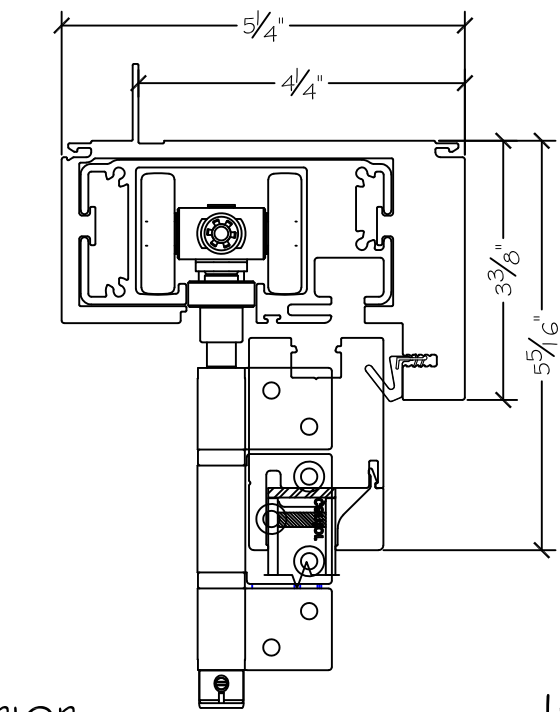

Exterior

Interior