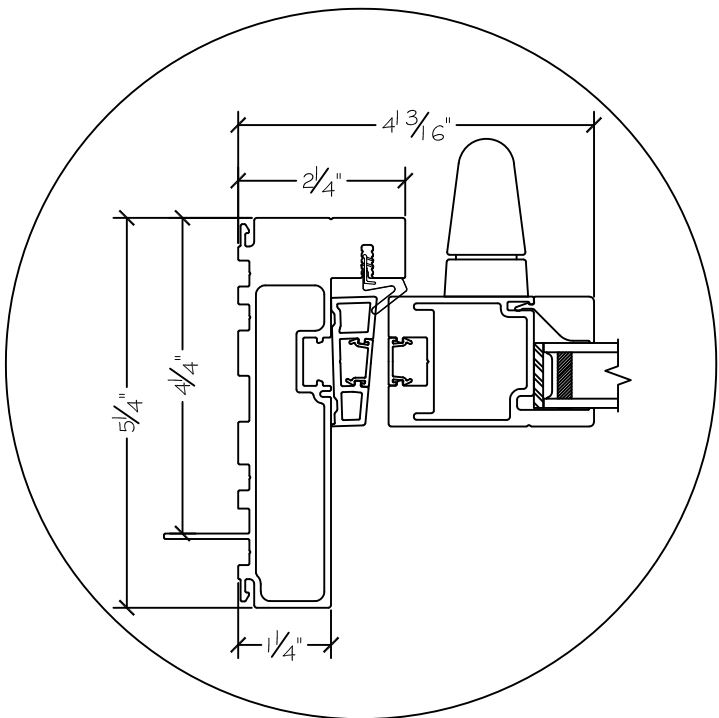

450 Delta Ave
Brea, Ca 92821
(714) 385-1202

Notice: This document contains information proprietary to and is protected by copyright of Win-Dor Inc. and shall not be copied, disclosed to others, or used for any purpose other than that for which it is given, without the written permission of Win-Dor Inc.

Project:	File name: 2750 Folding Window Section View - 5.0.5 - 1 inch Nail-fin	Date: 20190415
Notes:	Layout: 5.0.5 Horizontal Section View	Drawn by: J Johnson