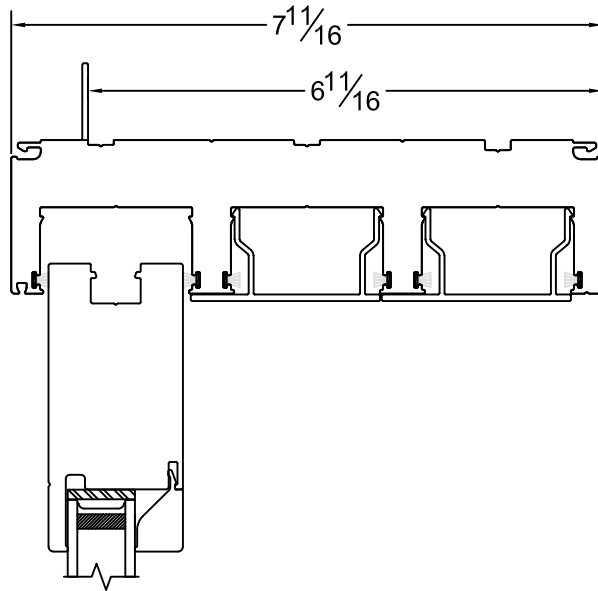

450 Delta Ave  
 Brea, Ca 92821  
 (714) 385-1202

Project:	File name: 3750 Multi Slide Door - 3 Track Direct Set - 1 Inch Nail-fin	Date: 20200604
Notes:	Layout: Horizontal Section View	Drawn by: J Johnson

Project:	File name: 3750 Multi Slide Door - 3 Track Direct Set - 1 Inch Nail-fin	Date: 20200604
Notes:	Layout: Vertical Section View	Drawn by: J Johnson