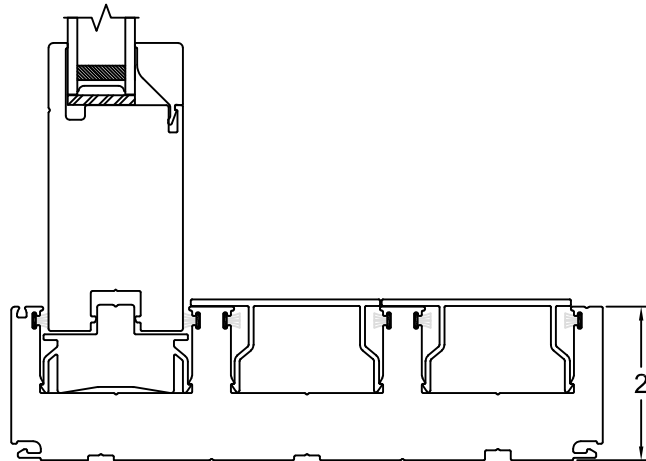

450 Delta Ave  
 Brea, Ca 92821  
 (714) 385-1202

Project:	File name: 3750 Multi Slide Door - 3 Track Direct Set - 1 Inch Nail-fin	Date: 20200604
Notes:	Layout: Horizontal Section View	Drawn by: J Johnson

Project:	File name: 3750 Multi Slide Door - 3 Track Direct Set - 1 Inch Nail-fin	Date: 20200604
Notes:	Layout: Vertical Section View	Drawn by: J Johnson