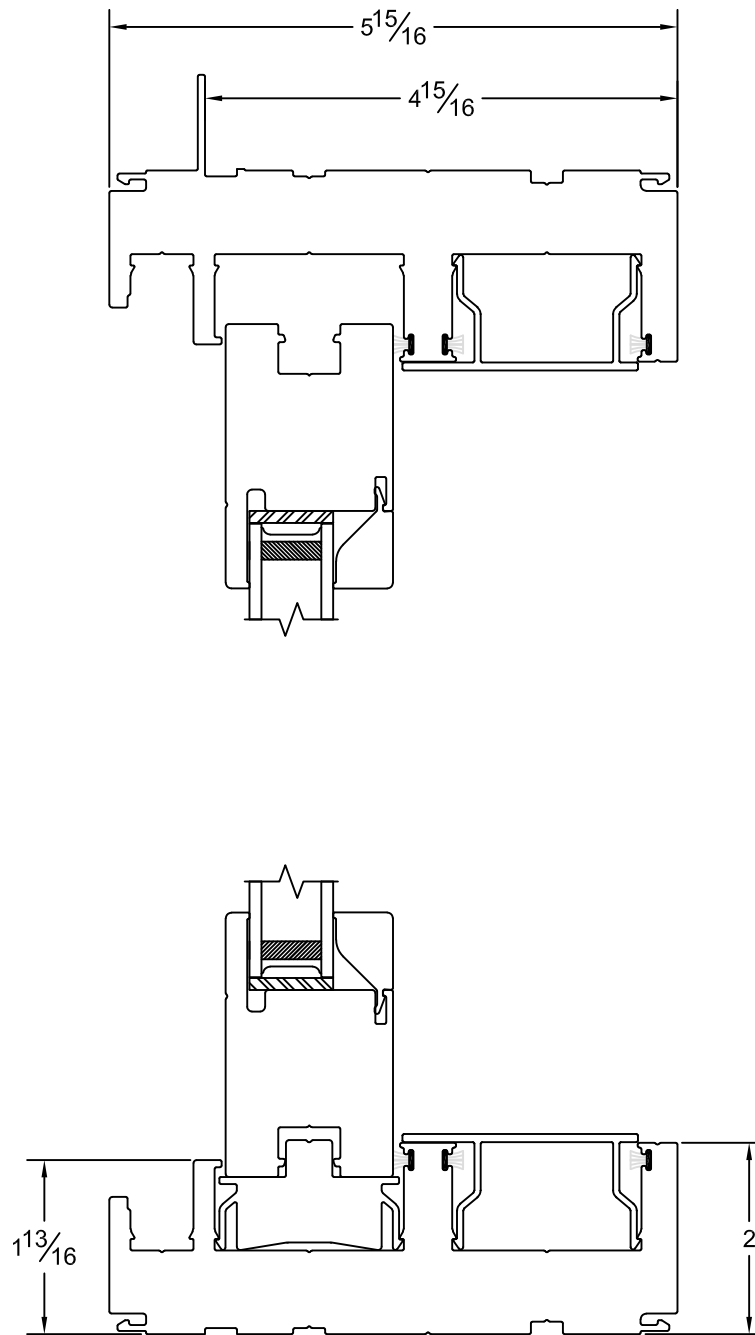

450 Delta Ave
Brea, Ca 92821
(714) 385-1202

Project:	File name: 2750 Patio Door - Direct Set - 1 Inch Nail-fin	Date: 20200604
Notes:	Layout: Horizontal Section View	Drawn by: J Johnson

450 Delta Ave
 Brea, Ca 92821
 (714) 385-1202

Project:	File name: 2750 Patio Door - Direct Set - 1 Inch Nail-fin	Date: 20200604
Notes:	Layout: Vertical Section View	Drawn by: J Johnson