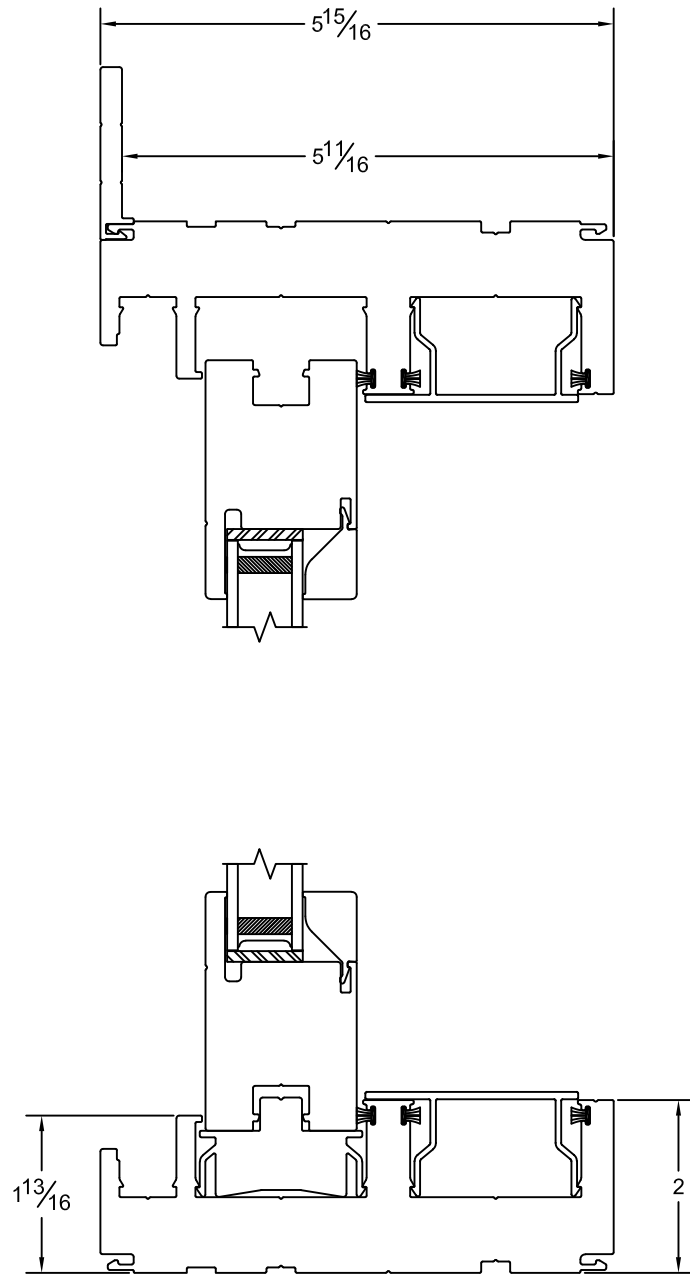

Project:	File name: 2750 Patio Door - Direct Set - Retro Fin	Date: 20220815
Notes:	Layout: Horizontal Section View	Drawn by: J Johnson

450 Delta Ave
 Brea, Ca 92821
 (714) 385-1202

Notice: This document contains information proprietary to and is protected by copyright of Win-Dor Inc. and shall not be copied, disclosed to others, or used for any purpose other than that for which it is given, without the written permission of Win-Dor Inc.

Project:	File name: 2750 Patio Door - Direct Set - Retro Fin	Date: 20220815
Notes:	Layout: Vertical Section View	Drawn by: J Johnson