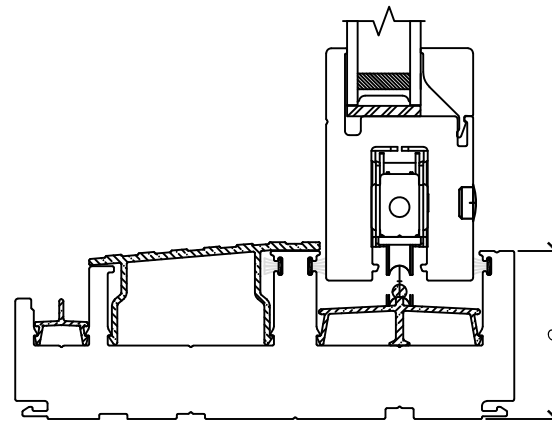

*Upgraded Signatue Series Handle

Project:	File name: 2750 Patio Door - OXXO Section Views - 1 inch Nail-fin_20180611	Date: 20180611
Notes:	Layout: Horizontal Section View	Drawn by: J Johnson

Notice: This document contains information proprietary to and is protected by copyright of Win-Dor Inc. and shall not be copied, disclosed to others, or used for any purpose other than that for which it is given, without the written permission of Win-Dor Inc.

WINDOR
www.windorsystems.com

450 Delta Ave
Brea, Ca 92821
(714) 385-1202

Project:

File name: 2750 Patio Door - OXXO Section Views - 1 inch Nail-fin_20180809

Date: 20180611

Notes:

Layout: Vertical Section View

Drawn by: J Johnson