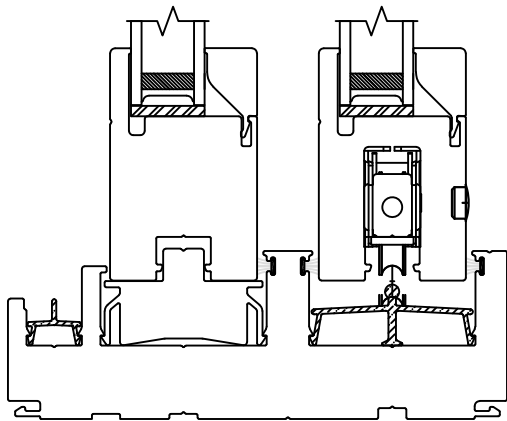

*Upgraded Signatue Series Handle

Project:	File name: 2750 Patio Door - OXXO Section Views - 1 inch Nail-fin_20180611	Date: 20180611
Notes:	Layout: Horizontal Section View	Drawn by: J Johnson

Notice: This document contains information proprietary to and is protected by copyright of Win-Dor Inc. and shall not be copied, disclosed to others, or used for any purpose other than that for which it is given, without the written permission of Win-Dor Inc.

WINDOR
www.windorsystems.com

450 Delta Ave
Brea, Ca 92821
(714) 385-1202

Project:

File name: 2750 Patio Door - OXXO Section Views - 1 inch Nail-fin_20180809

Date: 20180611

Notes:

Layout: Vertical Section View

Drawn by: J Johnson