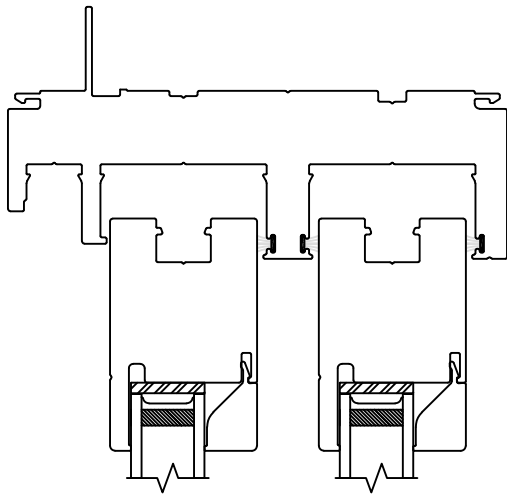

*Upgraded Signatue Series Handle

Project:	File name: 2750 Patio Door - OXXO Section Views - 1 inch Nail-fin_20180611	Date: 20180611
Notes:	Layout: Horizontal Section View	Drawn by: J Johnson

Notice: This document contains information proprietary to and is protected by copyright of Win-Dor Inc. and shall not be copied, disclosed to others, or used for any purpose other than that for which it is given, without the written permission of Win-Dor Inc.

WINDOR
www.windorsystems.com

450 Delta Ave
Brea, Ca 92821
(714) 385-1202

Project:

File name: 2750 Patio Door - OXXO Section Views - 1 inch Nail-fin_20180809

Date: 20180611

Notes:

Layout: Vertical Section View

Drawn by: J Johnson