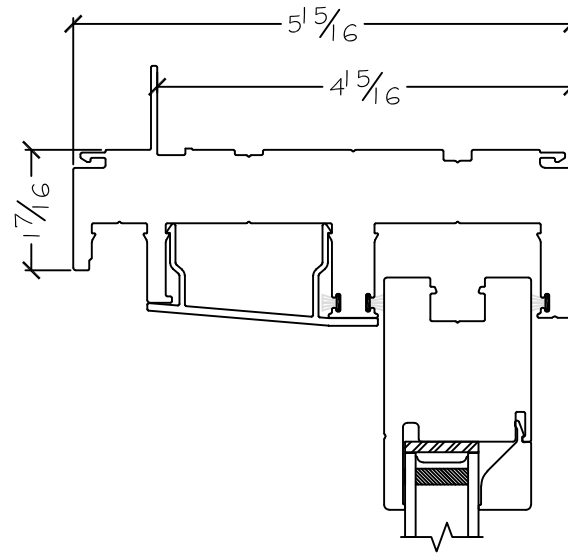

*Upgraded Signatue Series Handle

Project:	File name: 2750 Patio Door - OXXO Section Views - 1 inch Nail-fin_20180611	Date: 20180611
Notes:	Layout: Horizontal Section View	Drawn by: J Johnson

Notice: This document contains information proprietary to and is protected by copyright of Win-Dor Inc. and shall not be copied, disclosed to others, or used for any purpose other than that for which it is given, without the written permission of Win-Dor Inc.

WINDOR
www.windorsystems.com

450 Delta Ave
Brea, Ca 92821
(714) 385-1202

Project:

File name: 2750 Patio Door - OXXO Section Views - 1 inch Nail-fin_20180809

Date: 20180611

Notes:

Layout: Vertical Section View

Drawn by: J Johnson