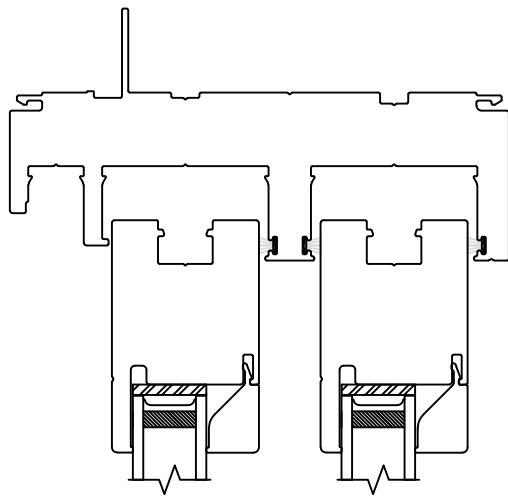

*Upgraded Signature Series Handle

Project:	File name: 2750 Patio Door - OXXO Section Views - 1.375 inch Nail-fin_20180802	Date: 20171201
Notes:	Layout: Horizontal Section View	Drawn by: J Johnson

450 Delta Ave
Brea, Ca 92821
(714) 385-1202

Project:	File name: 2750 Patio Door - OXXO Section Views - 1.375 inch Nail-fin_20180809	Date: 20180806
Notes:	Layout: Vertical Section View	Drawn by: J Johnson