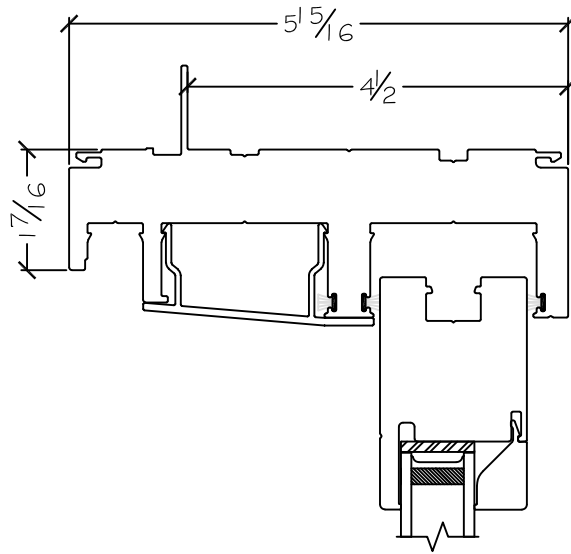

*Upgraded Signature Series Handle

Project:	File name: 2750 Patio Door - OXXO Section Views - 1.375 inch Nail-fin_20180802	Date: 20171201
Notes:	Layout: Horizontal Section View	Drawn by: J Johnson

450 Delta Ave
Brea, Ca 92821
(714) 385-1202

Project:	File name: 2750 Patio Door - OXXO Section Views - 1.375 inch Nail-fin_20180809	Date: 20180806
Notes:	Layout: Vertical Section View	Drawn by: J Johnson