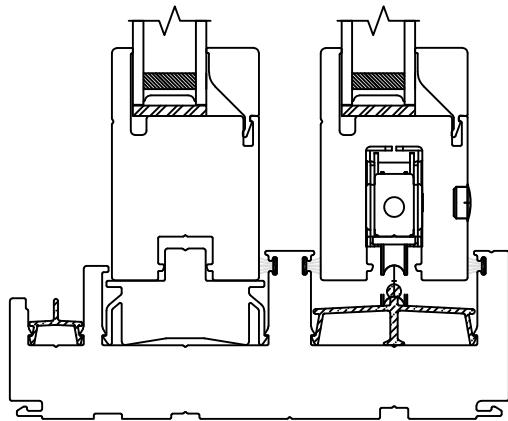

*Upgraded Signature Series Handle

Project:	File name: 2750 Patio Door - OXXO Section Views - 1.375 inch Nail-fin_20180802	Date: 20171201
Notes:	Layout: Horizontal Section View	Drawn by: J Johnson

450 Delta Ave
Brea, Ca 92821
(714) 385-1202

Project:	File name: 2750 Patio Door - OXXO Section Views - 1.375 inch Nail-fin_20180809	Date: 20180806
Notes:	Layout: Vertical Section View	Drawn by: J Johnson