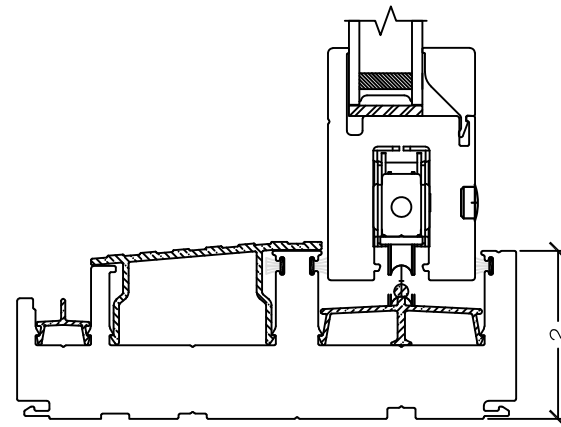

*Upgraded Signature Series Handle

Project:	File name: 2750 Patio Door - OXXO Section Views - 1.375 inch Nail-fin_20180802	Date: 20171201
Notes:	Layout: Horizontal Section View	Drawn by: J Johnson

450 Delta Ave
Brea, Ca 92821
(714) 385-1202

Project:	File name: 2750 Patio Door - OXXO Section Views - 1.375 inch Nail-fin_20180809	Date: 20180806
Notes:	Layout: Vertical Section View	Drawn by: J Johnson