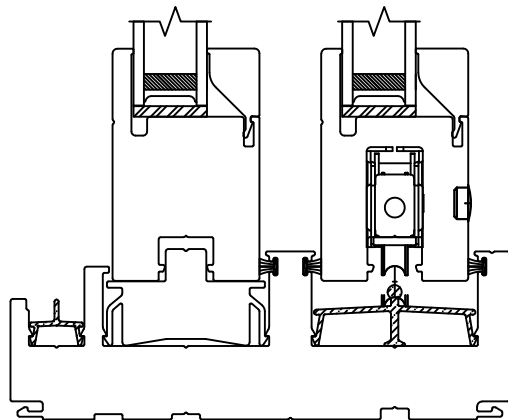

*Upgraded Signature Series Handle

450 Delta Ave
Brea, Ca 92821
(714) 385-1202

Notice: This document contains information proprietary to and is protected by copyright of Win-Dor Inc. and shall not be copied, disclosed to others, or used for any purpose other than that for which it is given, without the written permission of Win-Dor Inc.

Project:	File name: 2750 Patio Door - Section Views - OOX Retro Fin	Date: 20220815
Notes:	Layout: Horizontal Section View	Drawn by: J Johnson

Notice: This document contains information proprietary to and is protected by copyright of Win-Dor Inc. and shall not be copied, disclosed to others, or used for any purpose other than that for which it is given, without the written permission of Win-Dor Inc.

WINDOR
www.windorsystems.com

450 Delta Ave
Brea, Ca 92821
(714) 385-1202

Project:

File name: 2750 Patio Door - Section Views - OOX Retro Fin

Date: 20220815

Notes:

Layout: Vertical Section View

Drawn by: J Johnson