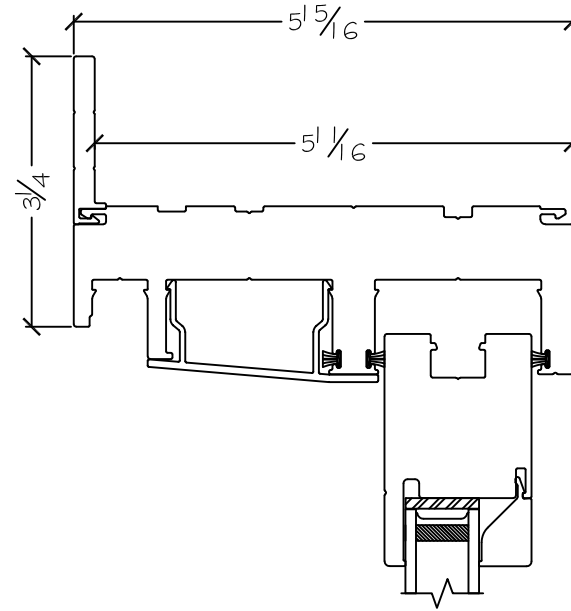

*Upgraded Signature Series Handle

450 Delta Ave
Brea, Ca 92821
(714) 385-1202

Notice: This document contains information proprietary to and is protected by copyright of Win-Dor Inc. and shall not be copied, disclosed to others, or used for any purpose other than that for which it is given, without the written permission of Win-Dor Inc.

Project:	File name: 2750 Patio Door - Section Views - OOX Retro Fin	Date: 20220815
Notes:	Layout: Horizontal Section View	Drawn by: J Johnson

Notice: This document contains information proprietary to and is protected by copyright of Win-Dor Inc. and shall not be copied, disclosed to others, or used for any purpose other than that for which it is given, without the written permission of Win-Dor Inc.

WINDOR
www.windorsystems.com

450 Delta Ave
Brea, Ca 92821
(714) 385-1202

Project:

File name: 2750 Patio Door - Section Views - OOX Retro Fin

Date: 20220815

Notes:

Layout: Vertical Section View

Drawn by: J Johnson