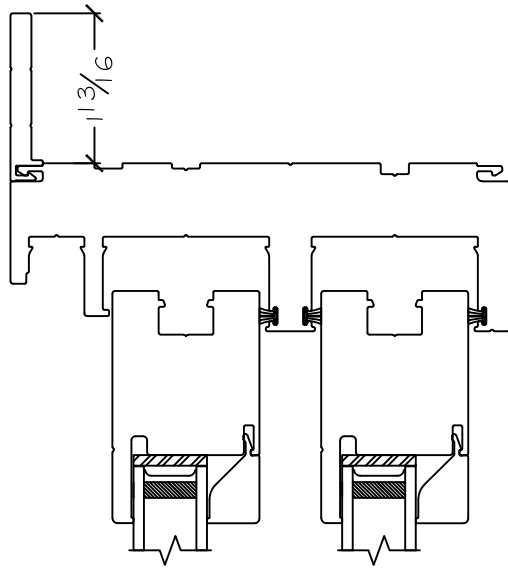

*Upgraded Signature Series Handle

450 Delta Ave
Brea, Ca 92821
(714) 385-1202

Notice: This document contains information proprietary to and is protected by copyright of Win-Dor Inc. and shall not be copied, disclosed to others, or used for any purpose other than that for which it is given, without the written permission of Win-Dor Inc.

Project:	File name: 2750 Patio Door - Section Views - OOX Retro Fin	Date: 20220815
Notes:	Layout: Horizontal Section View	Drawn by: J Johnson

Notice: This document contains information proprietary to and is protected by copyright of Win-Dor Inc. and shall not be copied, disclosed to others, or used for any purpose other than that for which it is given, without the written permission of Win-Dor Inc.

WINDOR
www.windorsystems.com

450 Delta Ave
Brea, Ca 92821
(714) 385-1202

Project:

File name: 2750 Patio Door - Section Views - OOX Retro Fin

Date: 20220815

Notes:

Layout: Vertical Section View

Drawn by: J Johnson