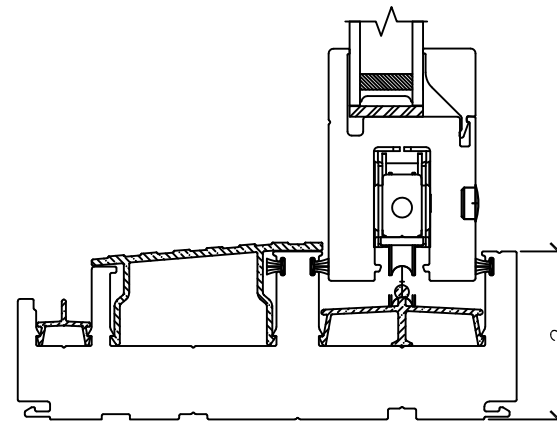

*Upgraded Signature Series Handle

450 Delta Ave
Brea, Ca 92821
(714) 385-1202

Notice: This document contains information proprietary to and is protected by copyright of Win-Dor Inc. and shall not be copied, disclosed to others, or used for any purpose other than that for which it is given, without the written permission of Win-Dor Inc.

Project:	File name: 2750 Patio Door - Section Views - OOX Retro Fin	Date: 20220815
Notes:	Layout: Horizontal Section View	Drawn by: J Johnson

Notice: This document contains information proprietary to and is protected by copyright of Win-Dor Inc. and shall not be copied, disclosed to others, or used for any purpose other than that for which it is given, without the written permission of Win-Dor Inc.

WINDOR
www.windorsystems.com

450 Delta Ave
Brea, Ca 92821
(714) 385-1202

Project:

File name: 2750 Patio Door - Section Views - OOX Retro Fin

Date: 20220815

Notes:

Layout: Vertical Section View

Drawn by: J Johnson