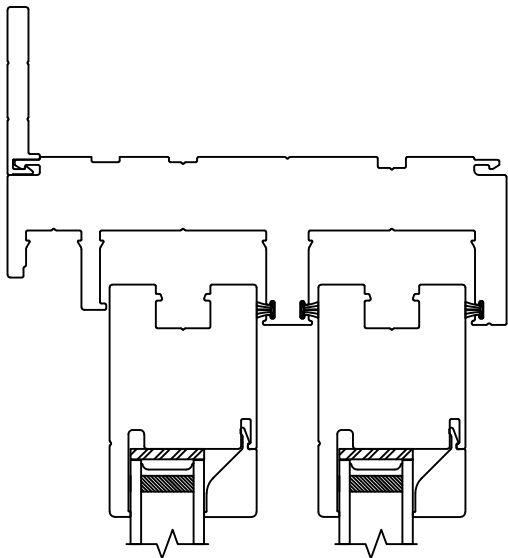

450 Delta Ave
Brea, Ca 92821
(714) 385-1202

Notice: This document contains information proprietary to and is protected by copyright of Win-Dor Inc. and shall not be copied, disclosed to others, or used for any purpose other than that for which it is given, without the written permission of Win-Dor Inc.

Project:	File name: 2750 Patio Door - Section Views - OX Retro Fin	Date: 20220815
Notes:	Layout: Vertical Section View	Drawn by: J Johnson