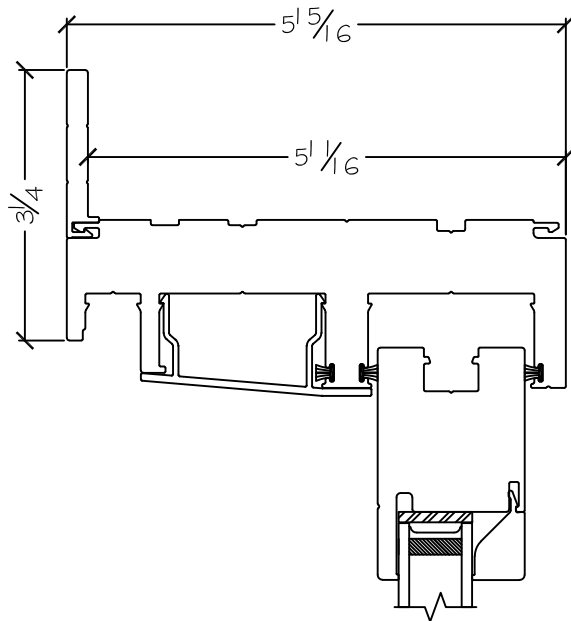

450 Delta Ave
Brea, Ca 92821
(714) 385-1202

Notice: This document contains information proprietary to and is protected by copyright of Win-Dor Inc. and shall not be copied, disclosed to others, or used for any purpose other than that for which it is given, without the written permission of Win-Dor Inc.

Project:	File name: 2750 Patio Door - Section Views - OX Retro Fin	Date: 20220815
Notes:	Layout: Vertical Section View	Drawn by: J Johnson