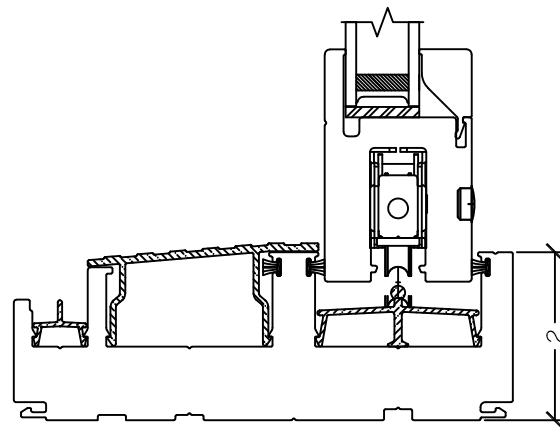

450 Delta Ave
Brea, Ca 92821
(714) 385-1202

Notice: This document contains information proprietary to and is protected by copyright of Win-Dor Inc. and shall not be copied, disclosed to others, or used for any purpose other than that for which it is given, without the written permission of Win-Dor Inc.

Project:	File name: 2750 Patio Door - Section Views - OX Retro Fin	Date: 20220815
Notes:	Layout: Vertical Section View	Drawn by: J Johnson