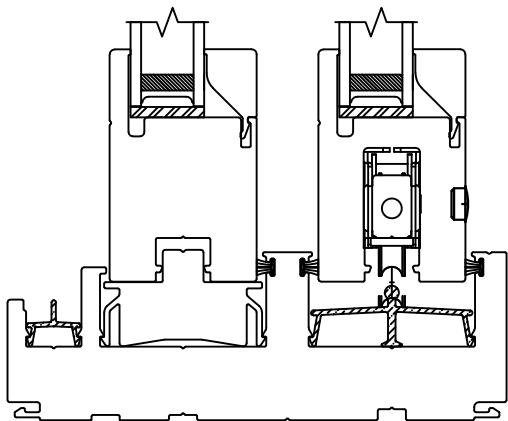

450 Delta Ave
Brea, Ca 92821
(714) 385-1202

Notice: This document contains information proprietary to and is protected by copyright of Win-Dor Inc. and shall not be copied, disclosed to others, or used for any purpose other than that for which it is given, without the written permission of Win-Dor Inc.

Project:	File name: 2750 Patio Door - Section Views - OX Retro Fin	Date: 20220815
Notes:	Layout: Vertical Section View	Drawn by: J Johnson