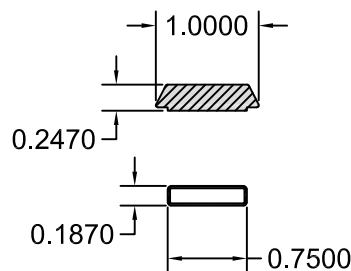

## 2750 Series Grid Profiles

**GBG Flat**

**GBG Sculpted**

**SDL 1" Flat  
Simulated Divided Lite**

**SDL Sculptured  
Simulated Divided Lite**

Shadow Bar

Shadow Bar