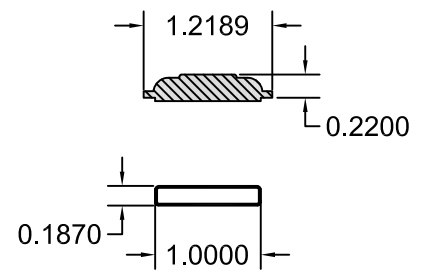

## 2750 Series Grid Profiles

**GBG Flat**

**GBG Sculpted**

**SDL 1" Flat  
Simulated Divided Lite**

**SDL Sculptured  
Simulated Divided Lite**

Shadow Bar

Shadow Bar