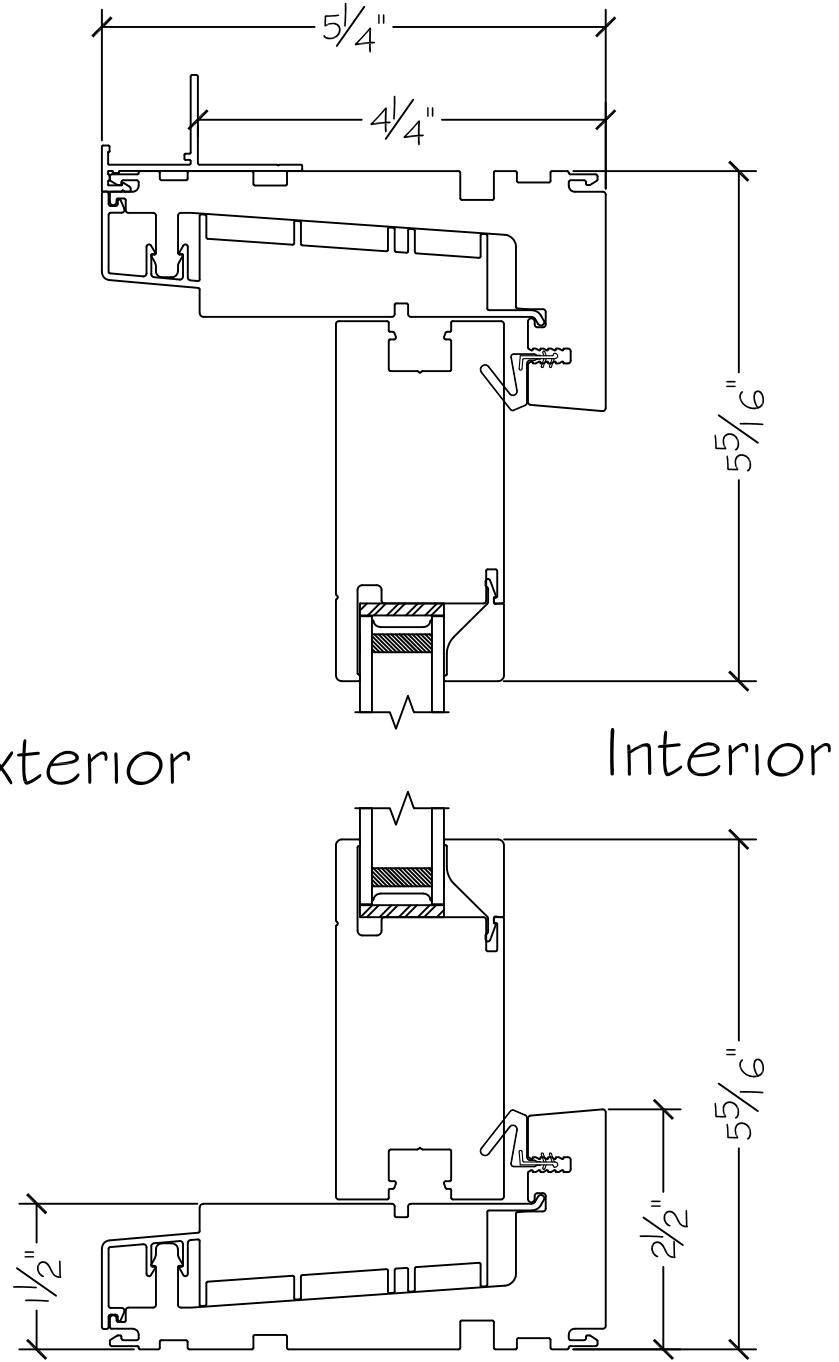

450 Delta Ave  
 Brea, Ca 92821  
 (714) 385-1202

Project:	File name: 3750 Fixed SideLite - 1 inch Nail-fin	Date: 20200310
Notes:	Layout: Horizontal Section View	Drawn by: J Johnson

Notice: This document contains information proprietary to and is protected by copyright of Win-Dor Inc. and shall not be copied, disclosed to others, or used for any purpose other than that for which it is given, without the written permission of Win-Dor Inc.

450 Delta Ave  
 Brea, Ca 92821  
 (714) 385-1202

Project:	File name: 3750 Fixed SideLite - 1 inch Nail-fin	Date: 20200310
Notes:	Layout: Vertical Section View	Drawn by: J Johnson