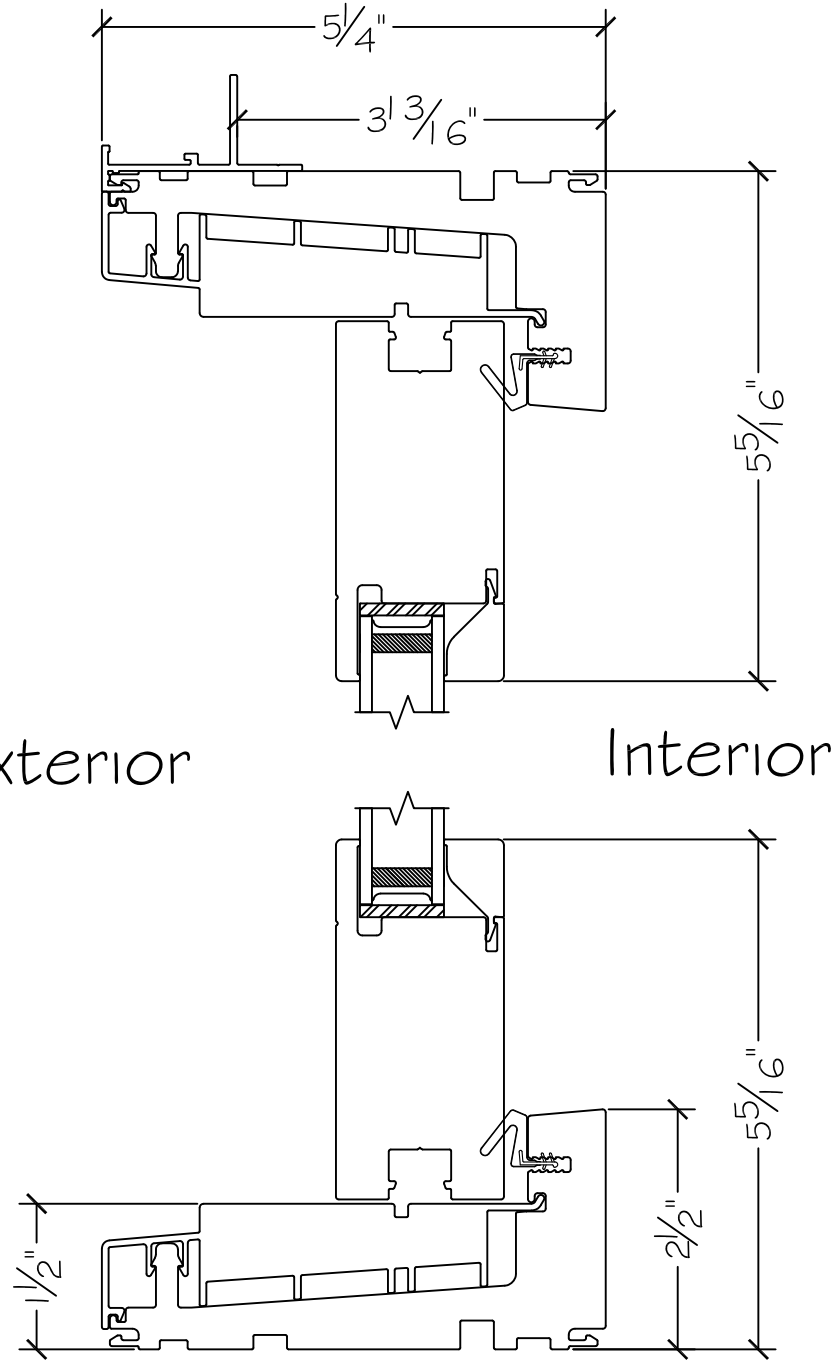

450 Delta Ave
 Brea, Ca 92821
 (714) 385-1202

Project:	File name: 3750 Fixed SideLite - 1.375 inch Nail-fin	Date: 20200310
Notes:	Layout: Horizontal Section View	Drawn by: J Johnson

Exterior

Interior

Notice: This document contains information proprietary to and is protected by copyright of Win-Dor Inc. and shall not be copied, disclosed to others, or used for any purpose other than that for which it is given, without the written permission of Win-Dor Inc.

450 Delta Ave
 Brea, Ca 92821
 (714) 385-1202

Project:	File name: 3750 Fixed SideLite - 1.375 inch Nail-fin	Date: 20200310
Notes:	Layout: Vertical Section View	Drawn by: J Johnson