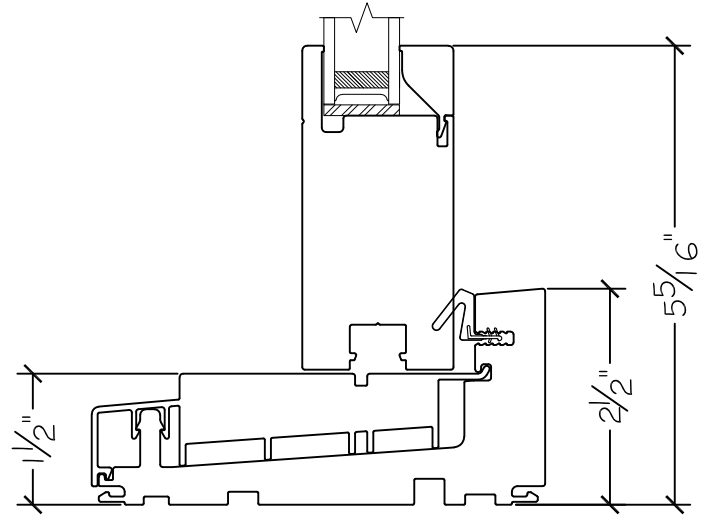

Project:	File name: 3750 Fixed SideLite - Retro Fin	Date: 20220816
Notes:	Layout: Horizontal Section View	Drawn by: J Johnson

Exterior

Interior

Notice: This document contains information proprietary to and is protected by copyright of Win-Dor Inc. and shall not be copied, disclosed to others, or used for any purpose other than that for which it is given, without the written permission of Win-Dor Inc.

450 Delta Ave
Brea, Ca 92821
(714) 385-1202

Project:	File name: 3750 Fixed SideLite - Retro Fin	Date: 20220816
Notes:	Layout: Vertical Section View	Drawn by: J Johnson