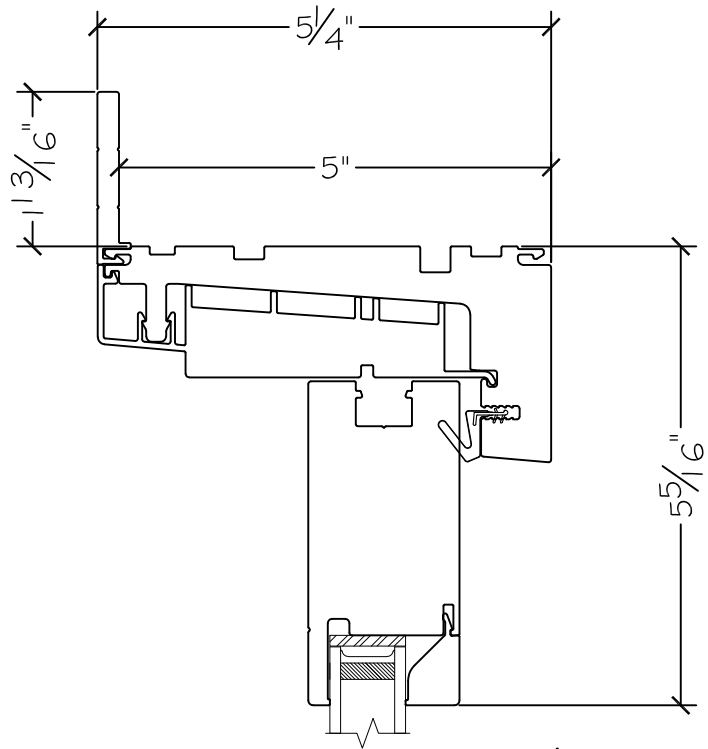

Project:	File name: 3750 Fixed SideLite - Retro Fin	Date: 20220816
Notes:	Layout: Horizontal Section View	Drawn by: J Johnson

Exterior

Interior

Notice: This document contains information proprietary to and is protected by copyright of Win-Dor Inc. and shall not be copied, disclosed to others, or used for any purpose other than that for which it is given, without the written permission of Win-Dor Inc.

450 Delta Ave
Brea, Ca 92821
(714) 385-1202

Project:	File name: 3750 Fixed SideLite - Retro Fin	Date: 20220816
Notes:	Layout: Vertical Section View	Drawn by: J Johnson