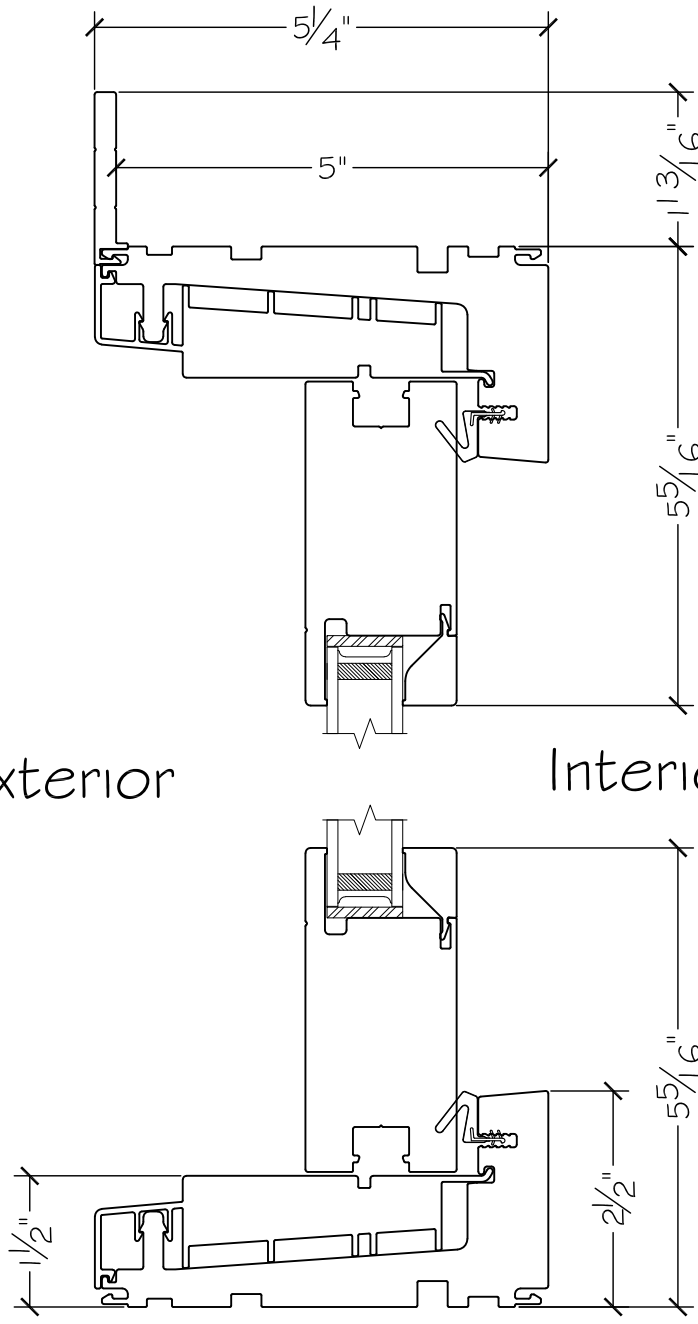

Project:	File name: 3750 Fixed SideLite - Retro Fin	Date: 20220819
Notes:	Layout: Horizontal Section View	Drawn by: J Johnson

Exterior

Interior

Notice: This document contains information proprietary to and is protected by copyright of Win-Dor Inc. and shall not be copied, disclosed to others, or used for any purpose other than that for which it is given, without the written permission of Win-Dor Inc.

450 Delta Ave  
 Brea, Ca 92821  
 (714) 385-1202

Project:	File name: 3750 Fixed SideLite - Retro Fin	Date: 20220819
Notes:	Layout: Vertical Section View	Drawn by: J Johnson