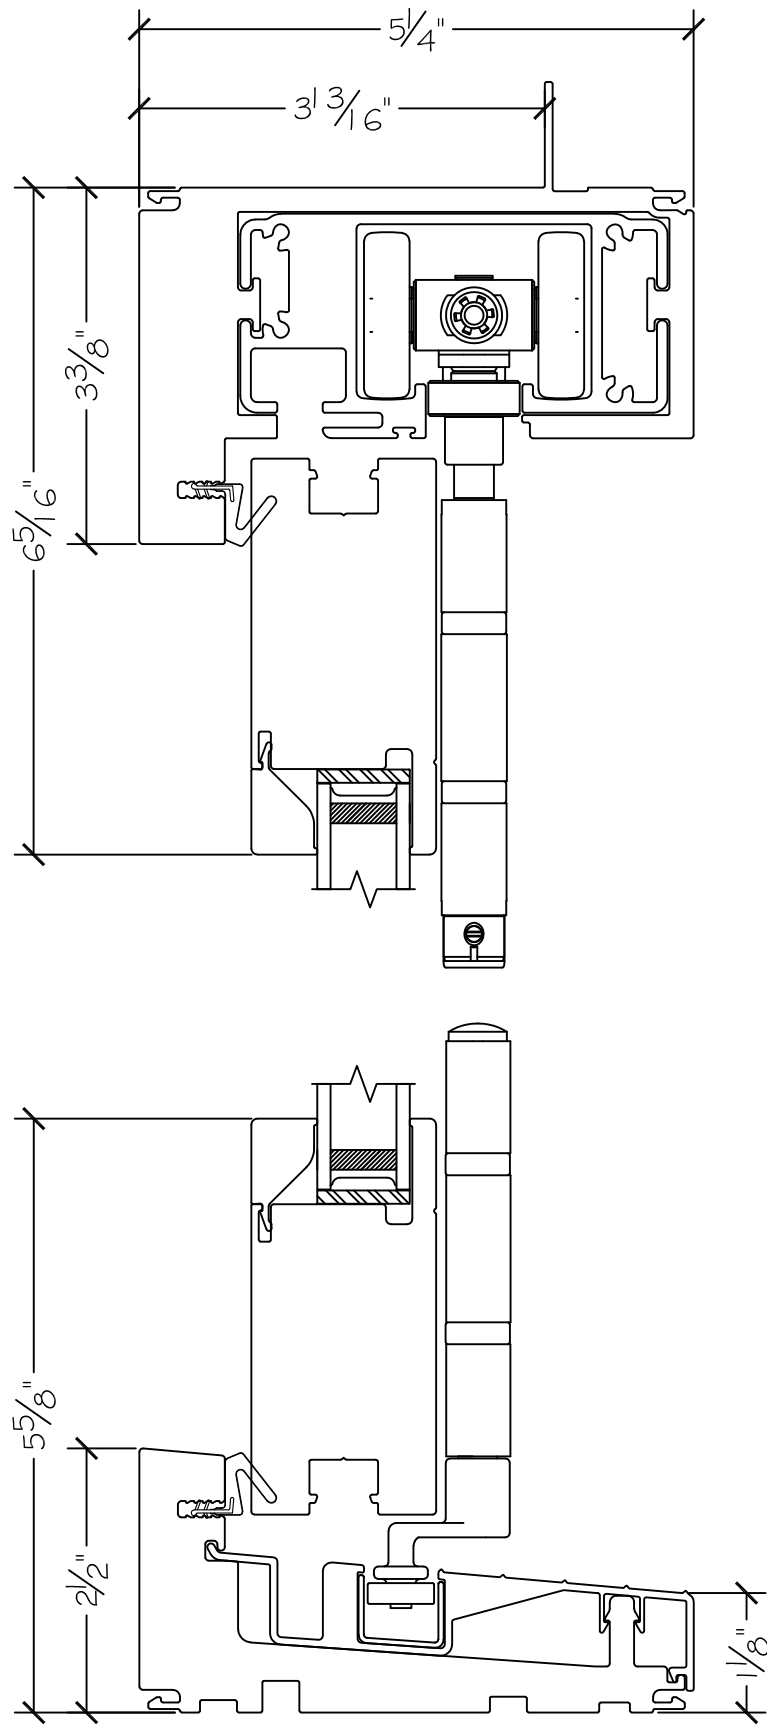

Project:  
Notes:

File name: 3750 Folding Door - 3.0.3 Section View - 1.375 inch Nail-fin  
Layout: 3.0.3 Horizontal Section View

Date: 20171206  
Drawn by: J Johnson

Notice: This document contains information proprietary to and is protected by copyright of Win-Dor Inc. and shall not be copied, disclosed to others, or used for any purpose other than that for which it is given, without the written permission of Win-Dor Inc.

450 Delta Ave  
Brea, Ca 92821  
(714) 385-1202

Project:	File name: 3750 Folding Door - 3.0.3 Section View - 1.375 inch Nail-fin	Date: 20171206
Notes:	Layout: 3.0.3 Vertical Section View	Drawn by: J Johnson