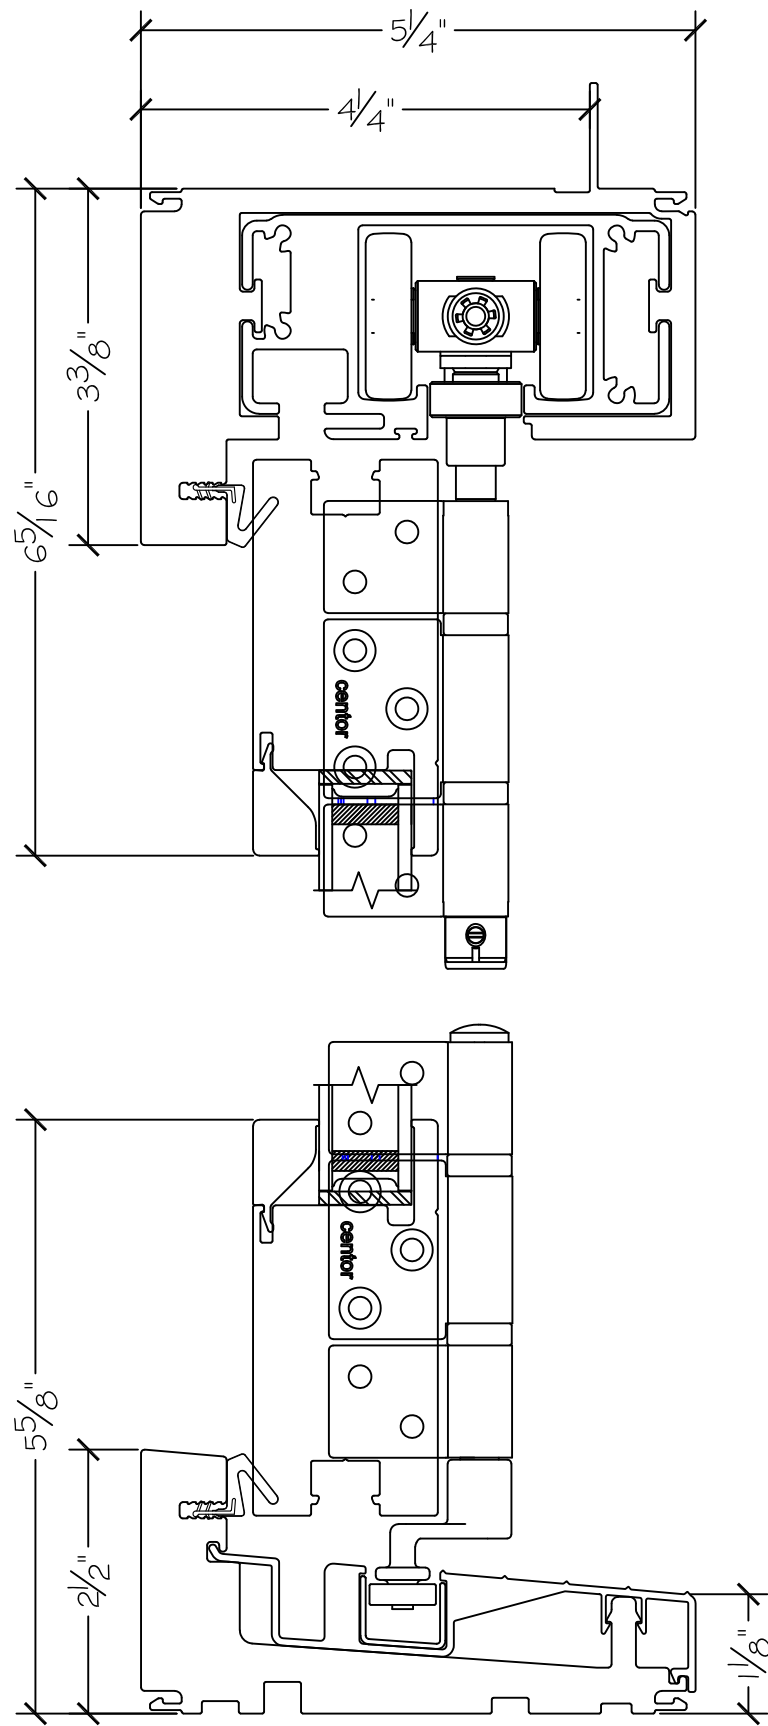

Project:

File name: 3750 Folding Door - 3.3.0 Section View - 1 inch Nail-fin

Date: 20171206

Notes:

Layout: 3.3.0 Horizontal Section View

Drawn by: J Johnson

Notice: This document contains information proprietary to and is protected by copyright of Win-Dor Inc. and shall not be copied, disclosed to others, or used for any purpose other than that for which it is given, without the written permission of Win-Dor Inc.

**WIN-DOR**  
www.win-dor-systems.com

450 Delta Ave  
Brea, Ca 92621  
(714) 385-1202

Project:

File name: 3750 Folding Door - 3.3.0 Section View - 1 inch Nail-fin

Date: 20171206

Notes:

Layout: 3.3.0 Vertical Section View