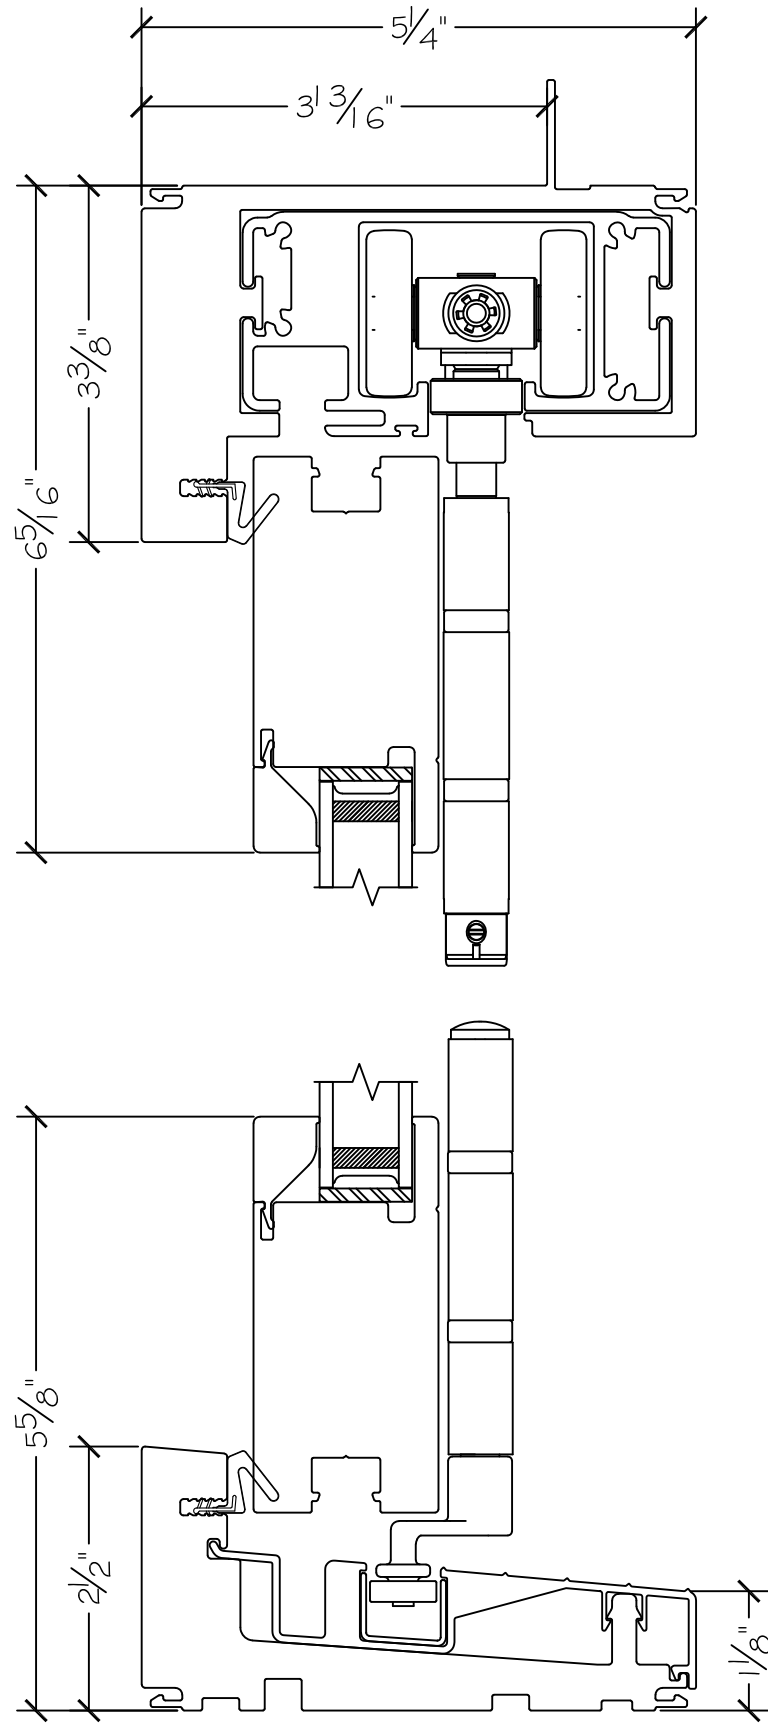

450 Delta Ave  
Brea, Ca 92821  
(714) 385-1202

Project:  
Notes:

File name: 3750 Folding Door - 4.0.4 Section View - 1.375 inch Nail-fin  
Layout: 4.0.4 Horizontal Section View

Date: 20171206  
Drawn by: J Johnson

Project:

File name: 3750 Folding Door - 4.0.4 Section View - 1.375 inch Nail-fin

Date: 20171206

Notes:

Layout: 4.0.4 Vertical Section View

Drawn by: J Johnson

Notice: This document contains information proprietary to and is protected by copyright of Win-Dor Inc. and shall not be copied, disclosed to others, or used for any purpose other than that for which it is given, without the written permission of Win-Dor Inc.