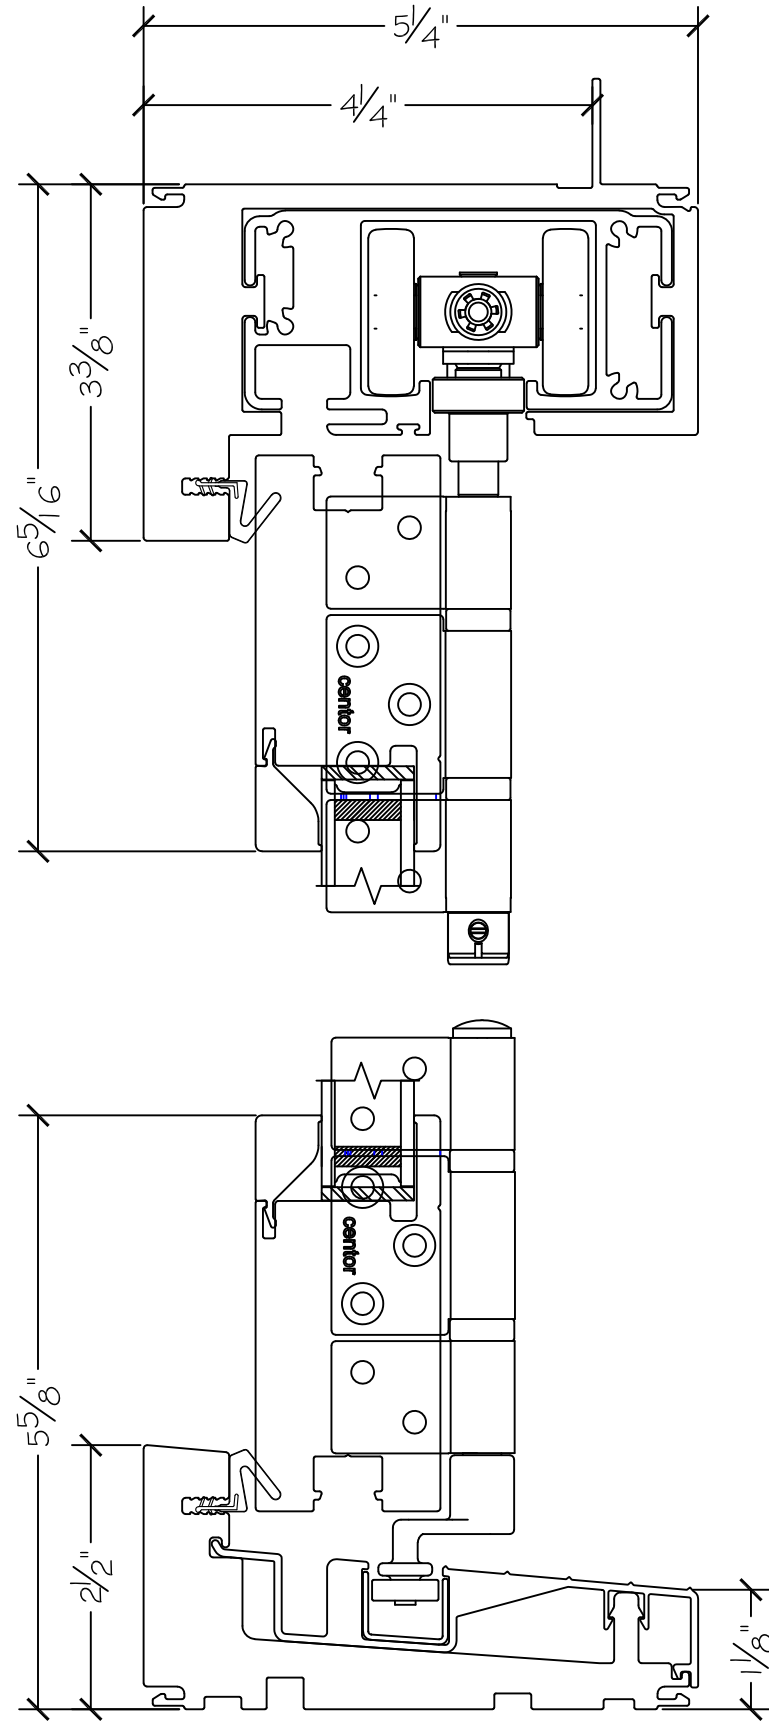

Project:

File name: 3750 Folding Door - 4.1.3 Section View - 1 inch Nail-fin

Date: 20171206

Notes:

Layout: 4.1.3 Horizontal Section View

Drawn by: J Johnson

Project:
Notes:

File name: 3750 Folding Door - 4.1.3 Section View - 1 inch Nail-fin
Layout: 4.1.3 Vertical Section View