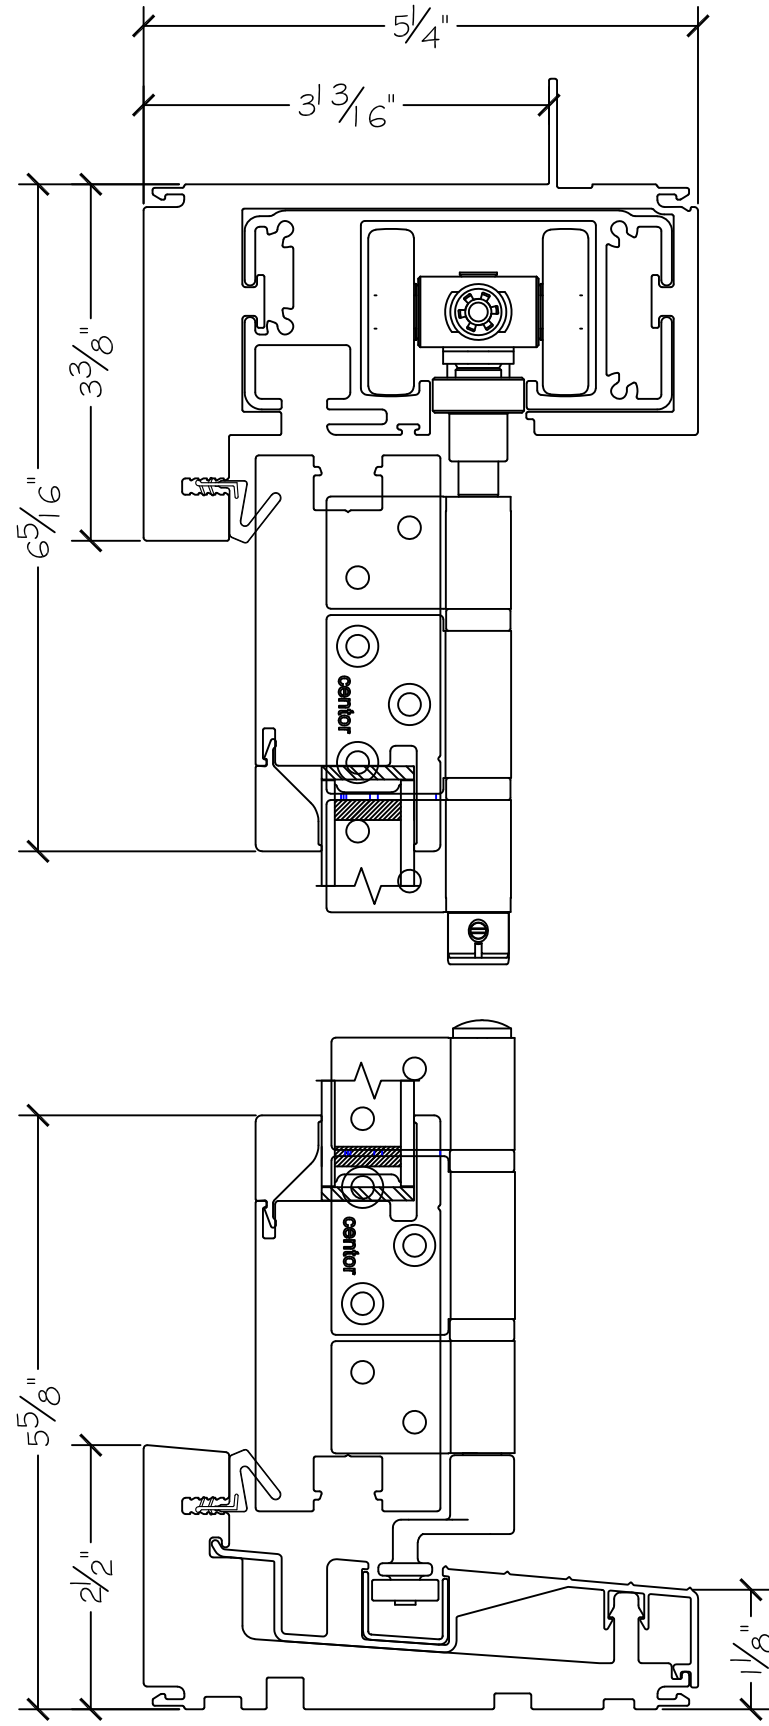

Project:  
Notes:

File name: 3750 Folding Door - 4.1.3 Section View - 1.375 inch Nail-fin  
Layout: 4.1.3 Horizontal Section View

Date: 20171211  
Drawn by: J Johnson

Project:  
Notes:

File name: 3750 Folding Door - 4.1.3 Section View - 1.375 inch Nail-fin  
Layout: 4.1.3 Vertical Section View