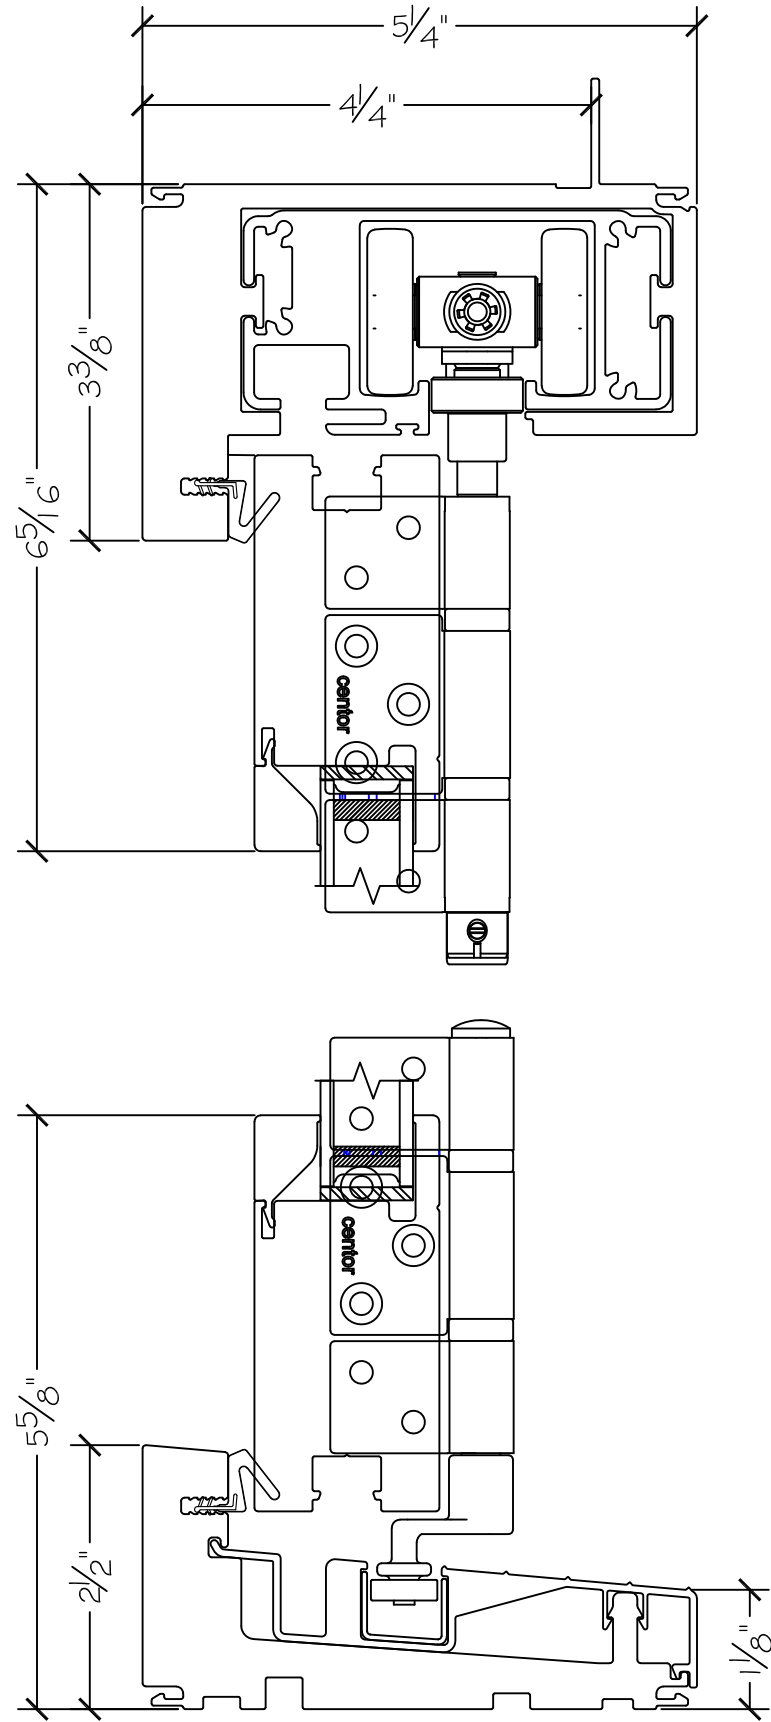

450 Delta Ave
Brea, Ca 92821
(714) 385-1202

Project:	File name: 3750 Folding Door - 4.3.1 Section View - 1 inch Nail-fin	Date: 20171206
Notes:	Layout: 4.3.1 Horizontal Section View	Drawn by: J Johnson

Project:
Notes:

File name: 3750 Folding Door - 4.3.1 Section View - 1 inch Nail-fin
Layout: 4.3.1 Vertical Section View

Date: 20171206
Drawn by: J Johnson

Notice: This document contains information proprietary to and is protected by copyright of Win-Dor Inc. and shall not be copied, disclosed to others, or used for any purpose other than that for which it is given, without the written permission of Win-Dor Inc.