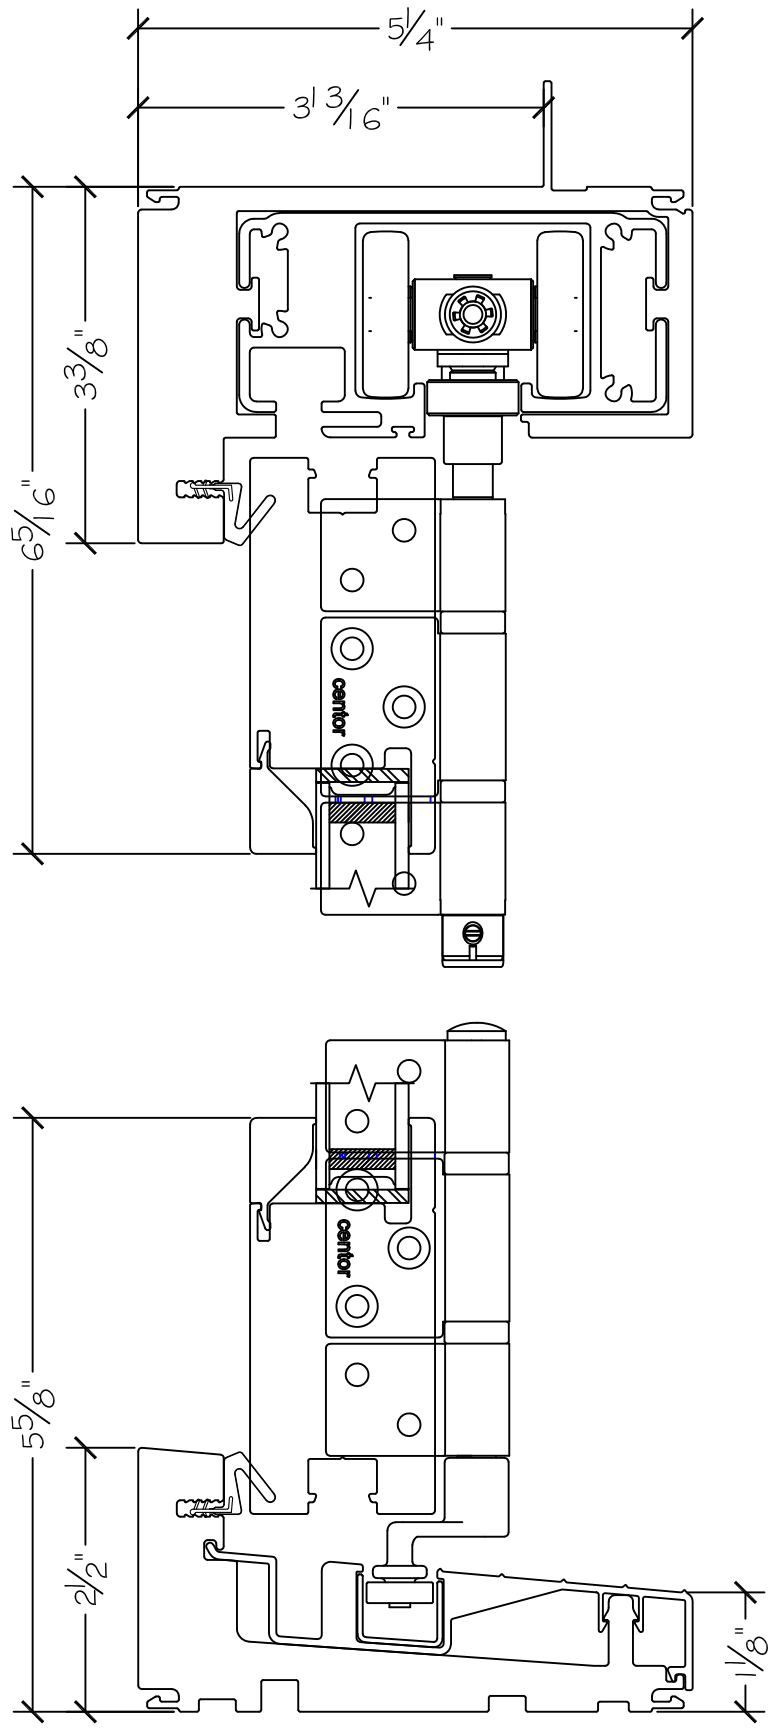

Project:

File name: 3750 Folding Door - 5.4.1 Section View - 1.375 inch Nail-fin

Date: 20171206

Notes:

Layout: 5.4.1 Horizontal Section View

Drawn by: J Johnson

Project:
Notes:

File name: 3750 Folding Door - 5.4.1 Section View - 1.375 inch Nail-fin
Layout: 5.4.1 Vertical Section View