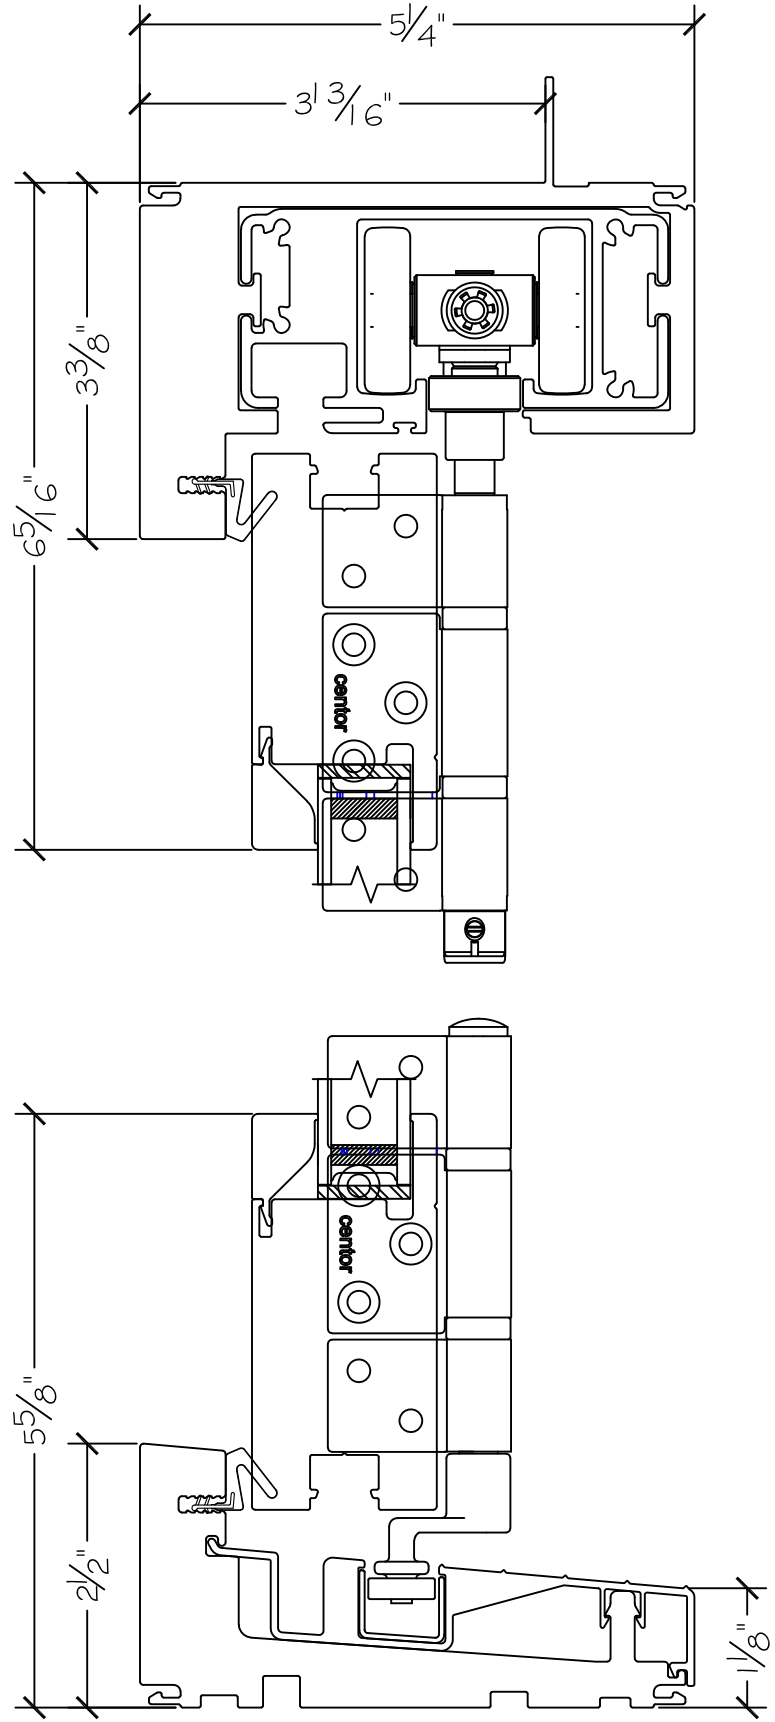

Project:

File name: 3750 Folding Door - 6.1.5 Section View - 1.375 inch Nail-fin

Date: 20171206

Notes:

Layout: 6.1.5 Horizontal Section View

Drawn by: J Johnson

Project:
Notes:

File name: 3750 Folding Door - 6.1.5 Section View - 1.375 inch Nail-fin
Layout: 6.1.5 Vertical Section View