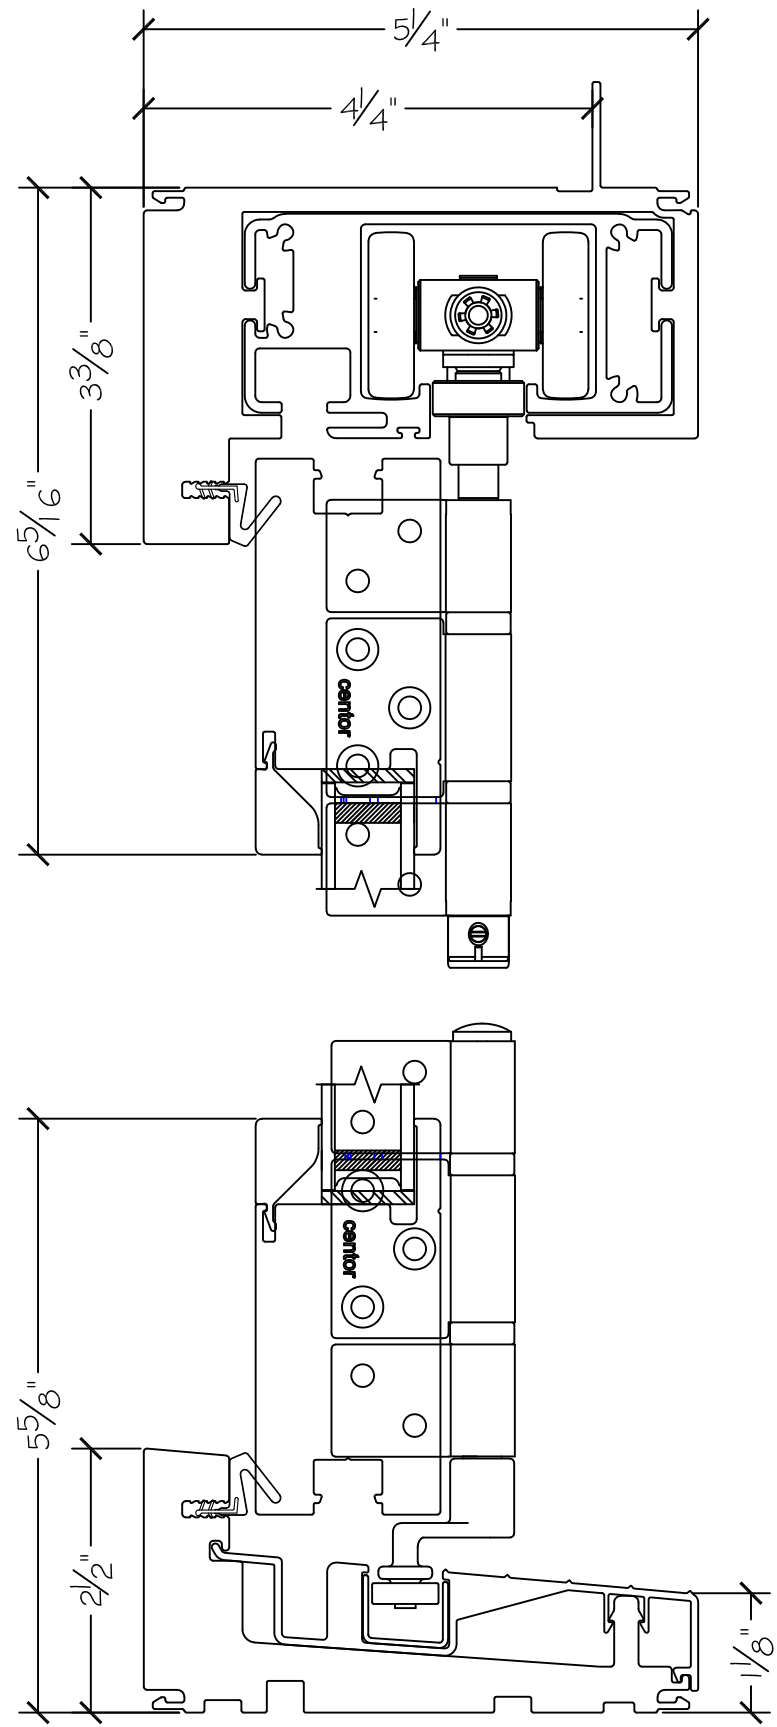

Project:

File name: 3750 Folding Door - 6.2.4 Section View - 1 inch Nail-fin

Date: 20171206

Notes:

Layout: 6.2.4 Horizontal Section View

Drawn by: J Johnson

Project:

File name: 3750 Folding Door - 6.2.4 Section View - 1 inch Nail-fin

Date: 20171206

Notes:

Layout: 6.2.4 Vertical Section View

Drawn by: J Johnson