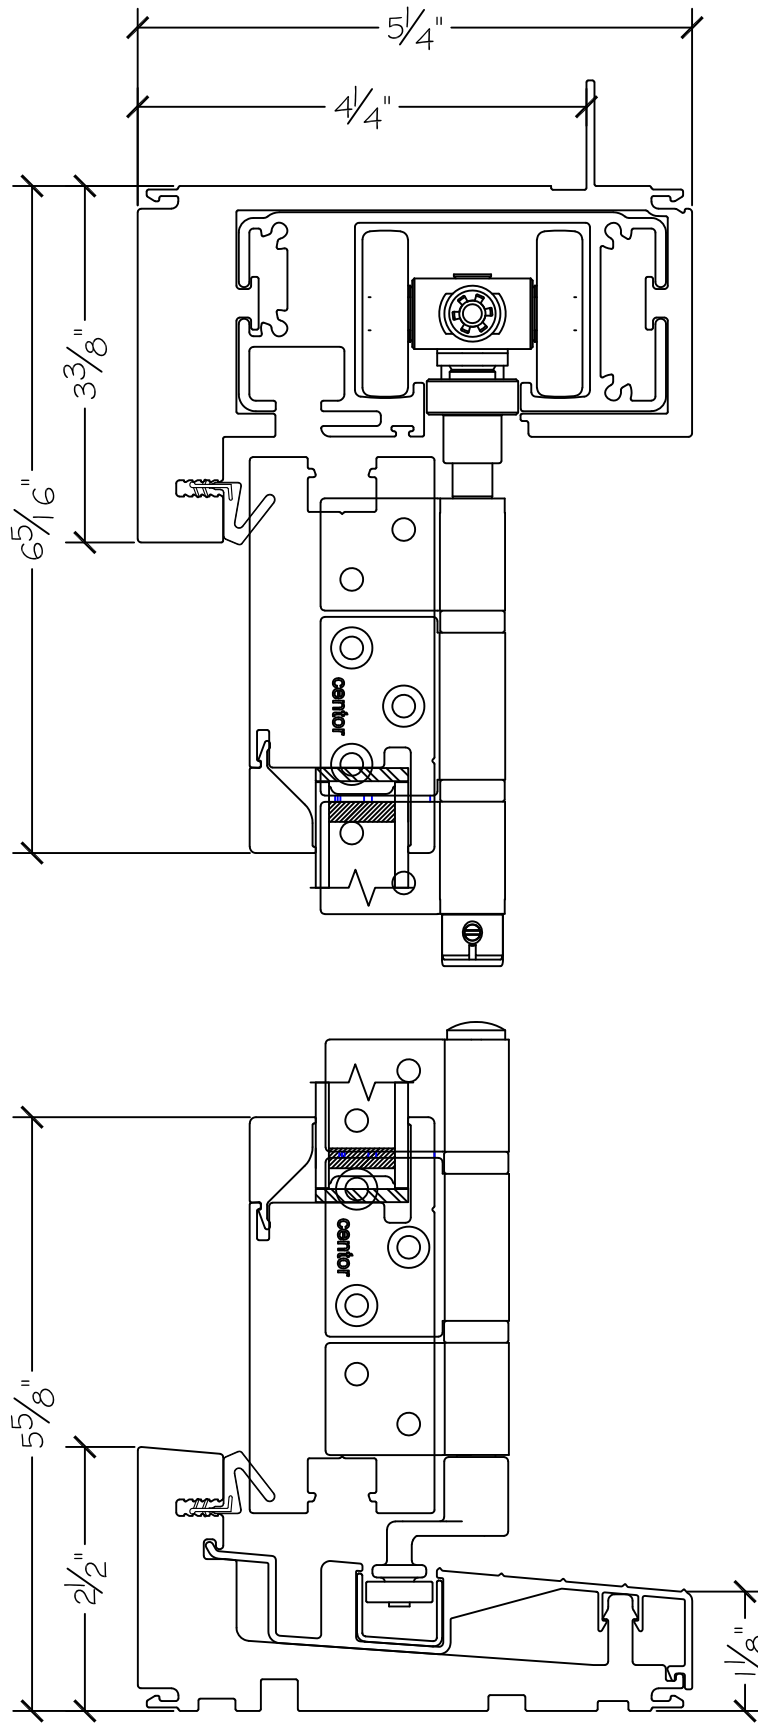

Project:

File name: 3750 Folding Door - 6.3.3 Section View - 1 inch Nail-fin

Date: 20171206

Notes:

Layout: 6.3.3 Horizontal Section View

Drawn by: J Johnson

Notice: This document contains information proprietary to and is protected by copyright of Win-Dor Inc. and shall not be copied, disclosed to others, or used for any purpose other than that for which it is given, without the written permission of Win-Dor Inc.

450 Delta Ave
 Brea, Ca 92821
 (714) 385-1202

Project:
Notes:

File name: 3750 Folding Door - 6.3.3 Section View - 1 inch Nail-fin
Layout: 6.3.3 Vertical Section View

Date: 20171206
Drawn by: J Johnson