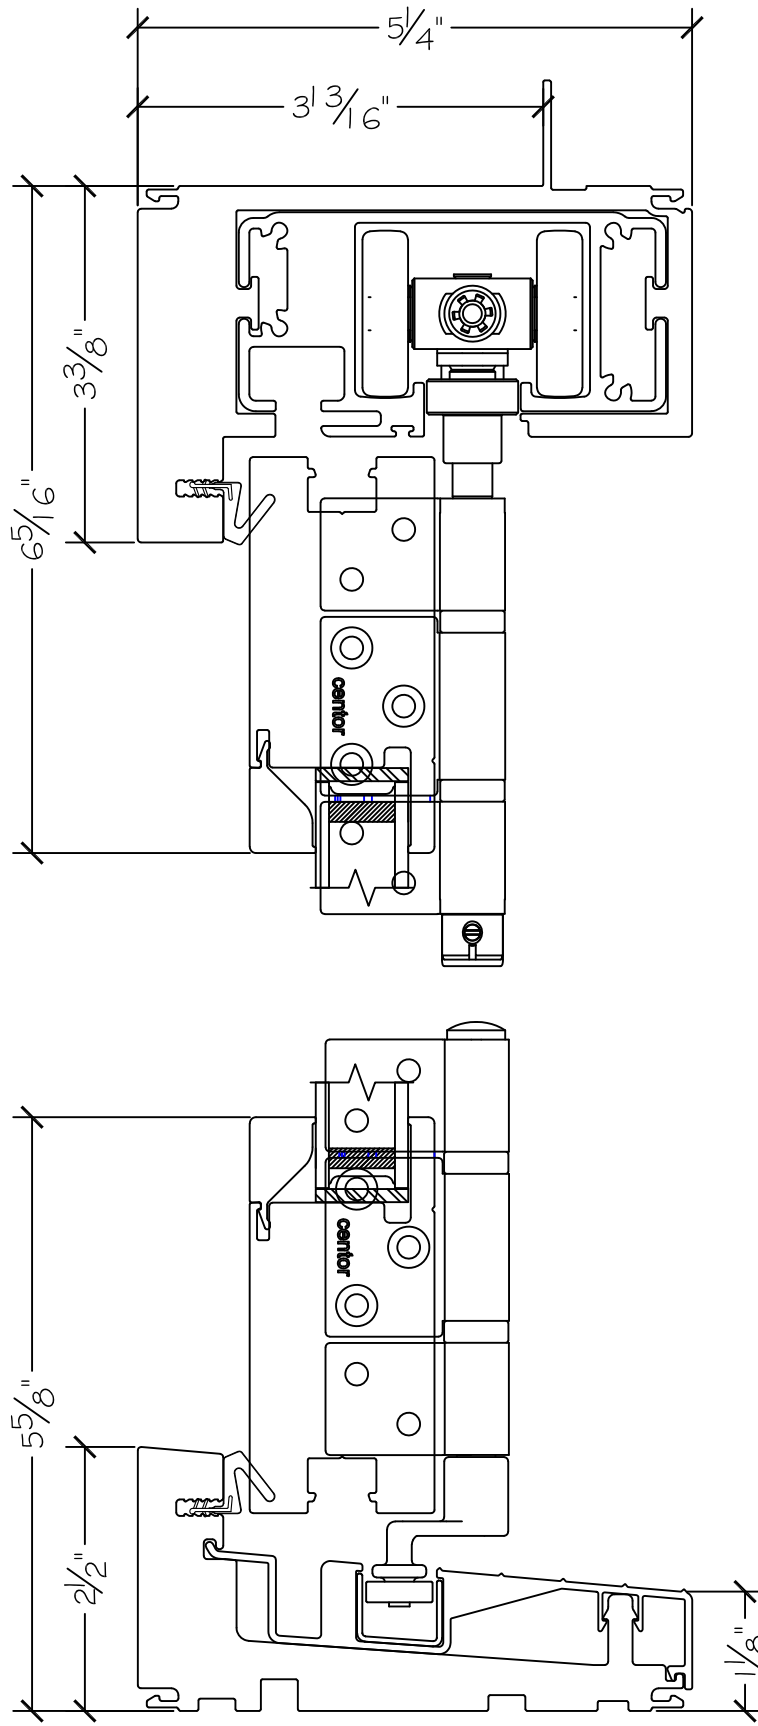

Project:	File name: 3750 Folding Door - 6.3.3 Section View - 1.375 inch Nail-fin	Date: 20171206
Notes:	Layout: 6.3.3 Horizontal Section View	Drawn by: J Johnson

Notice: This document contains information proprietary to and is protected by copyright of Win-Dor Inc. and shall not be copied, disclosed to others, or used for any purpose other than that for which it is given, without the written permission of Win-Dor Inc.

450 Delta Ave
Brea, Ca 92821
(714) 385-1202

Project:

File name: 3750 Folding Door - 6.3.3 Section View - 1.375 inch Nail-fin

Date: 20171206

Notes:

Layout: 6.3.3 Vertical Section View

Drawn by: J Johnson