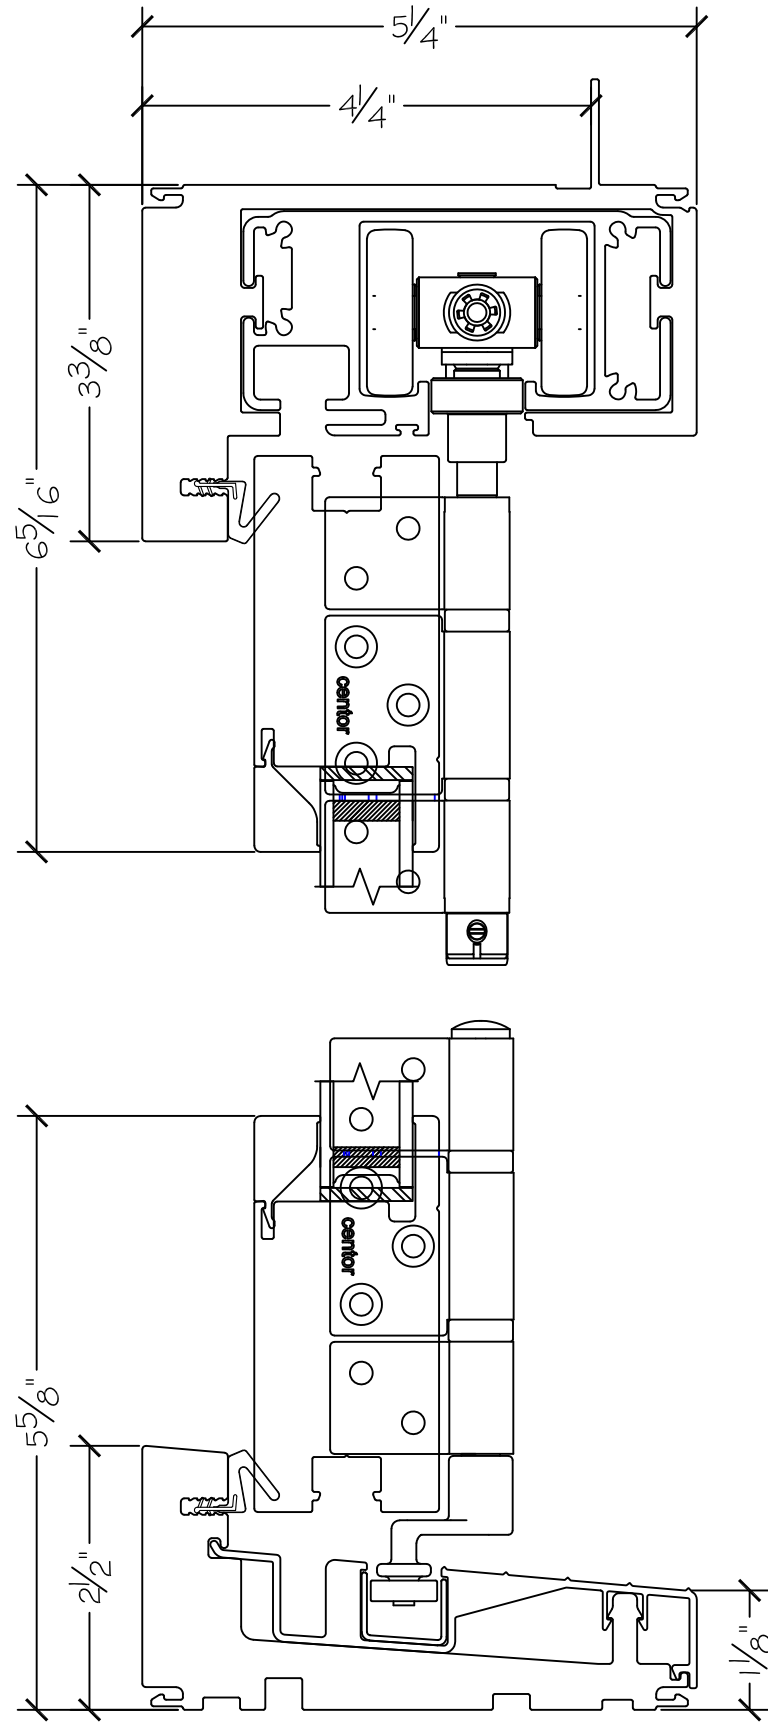

Project:

File name: 3750 Folding Door - 6.5.1 Section View - 1 inch Nail-fin

Date: 20171206

Notes:

Layout: 6.5.1 Horizontal Section View

Drawn by: J Johnson

Project:

File name: 3750 Folding Door - 6.5.1 Section View - 1 inch Nail-fin

Date: 20171206

Notes:

Layout: 6.5.1 Vertical Section View

Drawn by: J Johnson