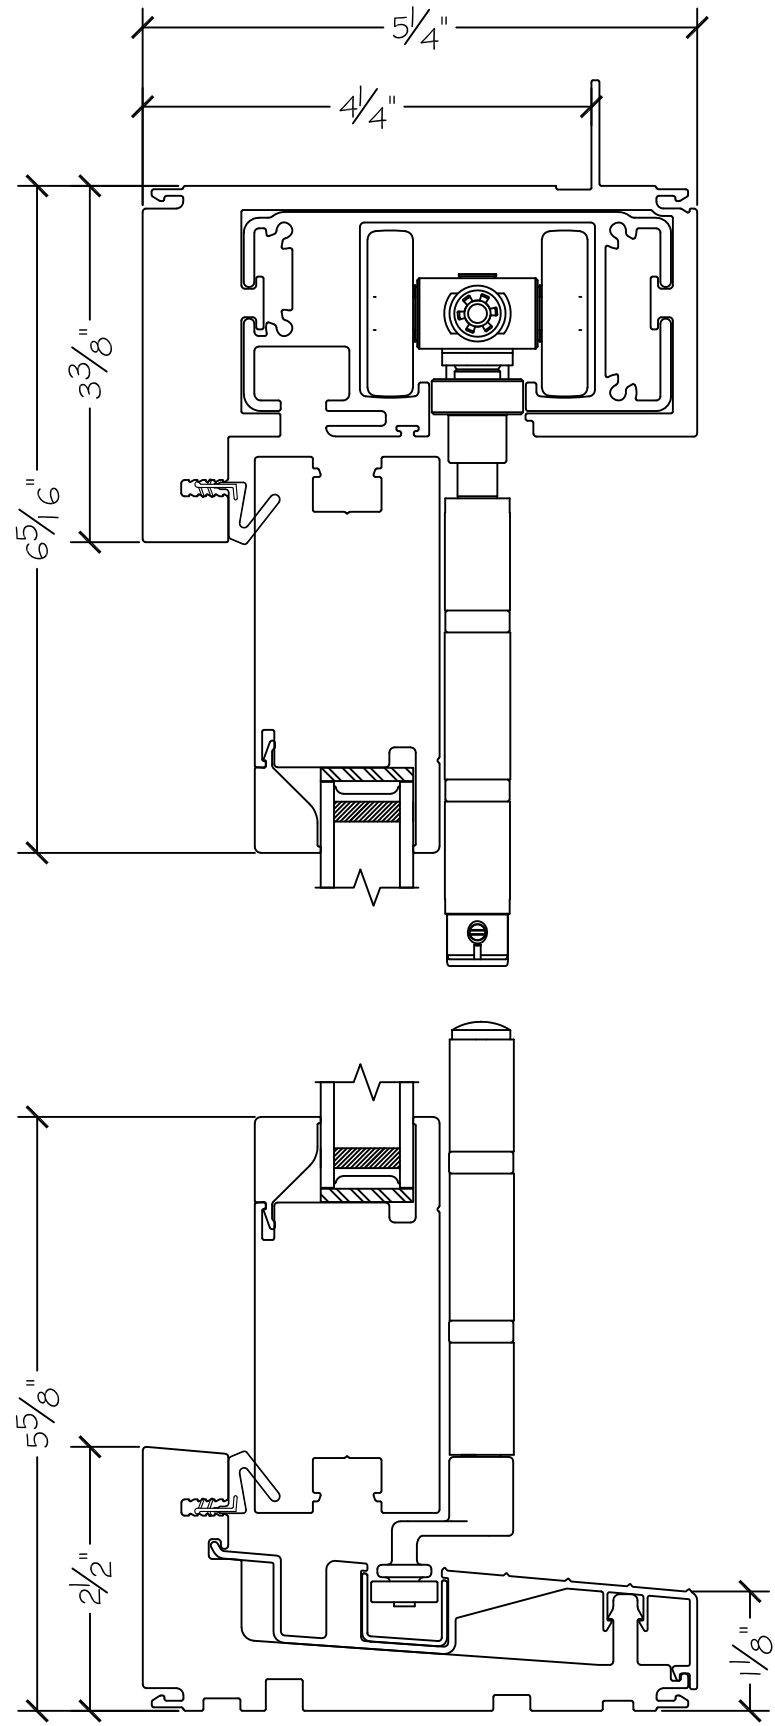

450 Delta Ave
Brea, Ca 92821
(714) 385-1202

Project:

File name: 3750 Folding Door - 7.0.7 Section View - 1 inch Nail-fin

Date: 20171206

Notes:

Layout: 7.0.7 Horizontal Section View

Drawn by: J Johnson

Project:

File name: 3750 Folding Door - 7.0.7 Section View - 1 inch Nail-fin

Date: 20171206

Notes:

Layout: 7.0.7 Vertical Section View

Drawn by: J Johnson