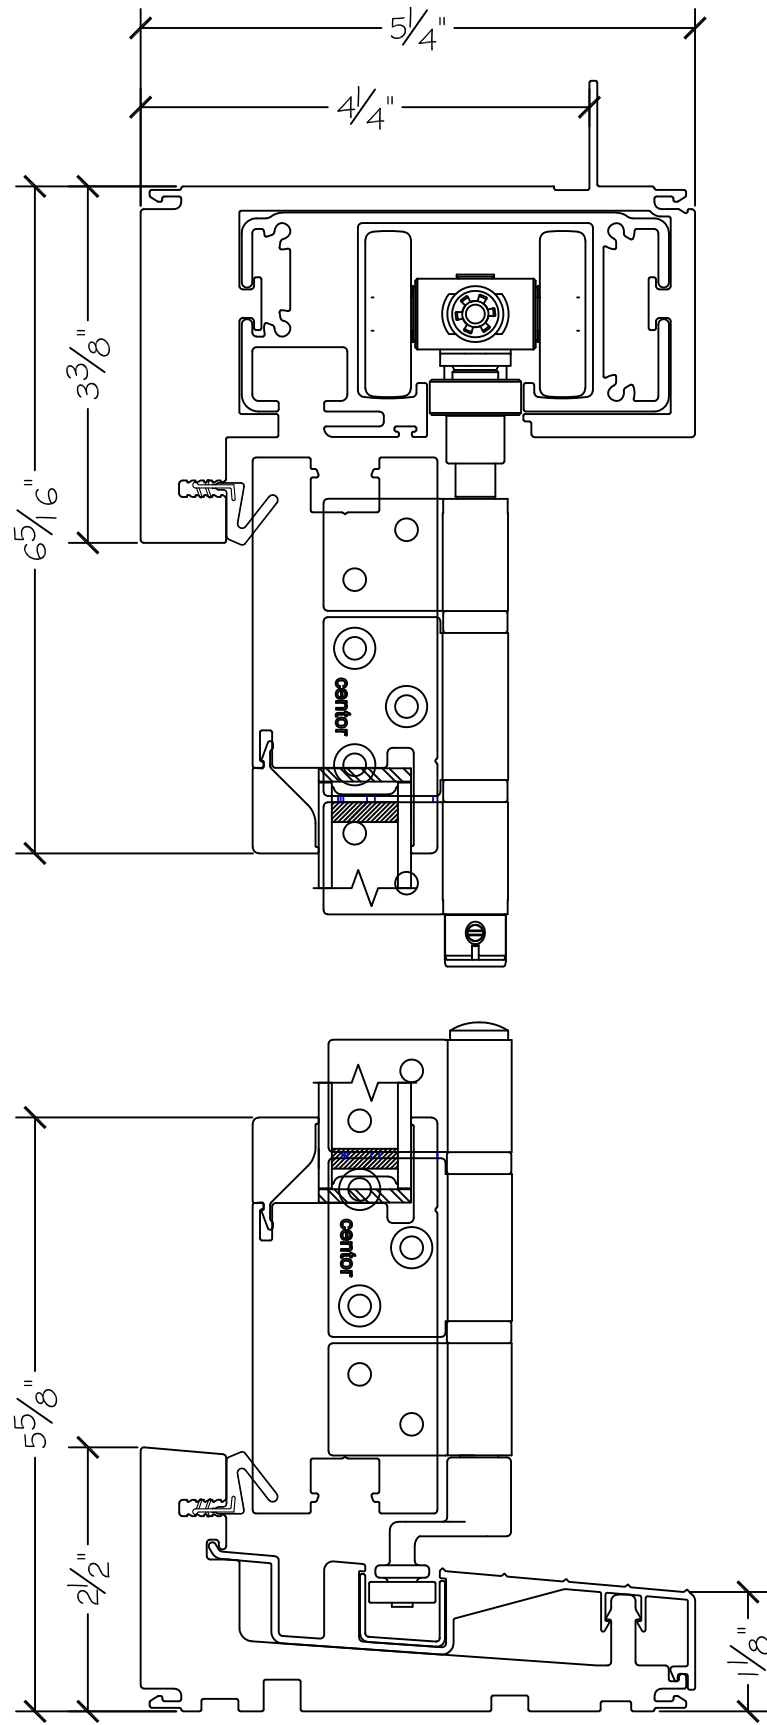

Project:

File name: 3750 Folding Door - 7.2.5 Section View - 1 inch Nail-fin

Date: 20171206

Notes:

Layout: 7.2.5 Horizontal Section View

Drawn by: J Johnson

Project:
Notes:

File name: 3750 Folding Door - 7.2.5 Section View - 1 inch Nail-fin
Layout: 7.2.5 Vertical Section View