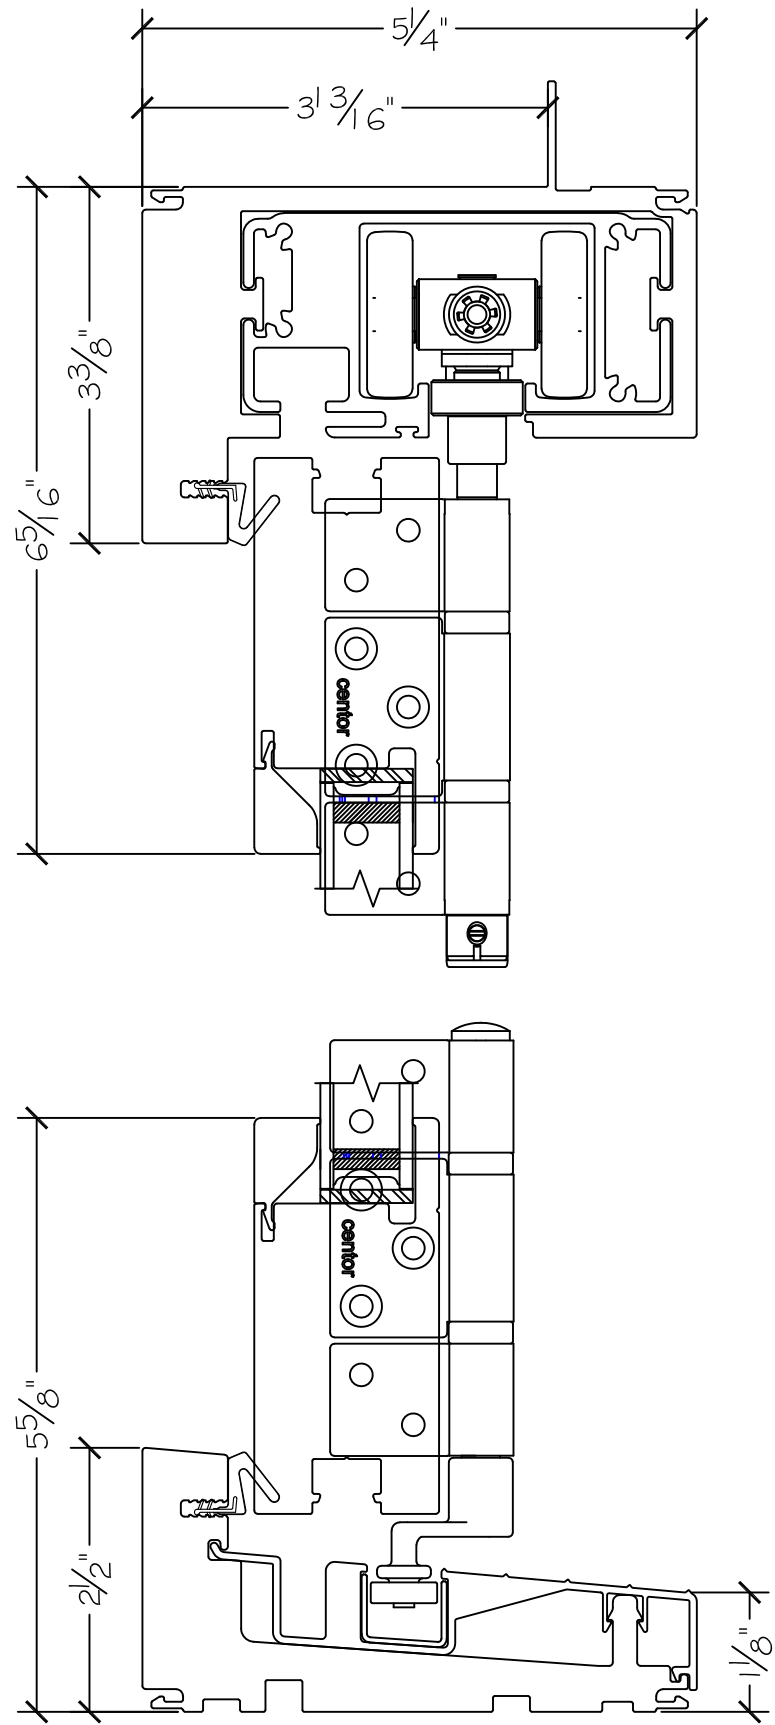

Project:
Notes:

File name: 3750 Folding Door - 7.4.3 Section View - 1.375 inch Nail-fin
Layout: 7.4.3 Horizontal Section View

Date: 20171206
Drawn by: J Johnson

Notice: This document contains information proprietary to and is protected by copyright of Win-Dor Inc. and shall not be copied, disclosed to others, or used for any purpose other than that for which it is given, without the written permission of Win-Dor Inc.

450 Delta Ave
Brea, Ca 92821
(714) 385-1202

Project:

File name: 3750 Folding Door - 7.4.3 Section View - 1.375 inch Nail-fin

Date: 20171206

Notes:

Layout: 7.4.3 Vertical Section View

Drawn by: J Johnson