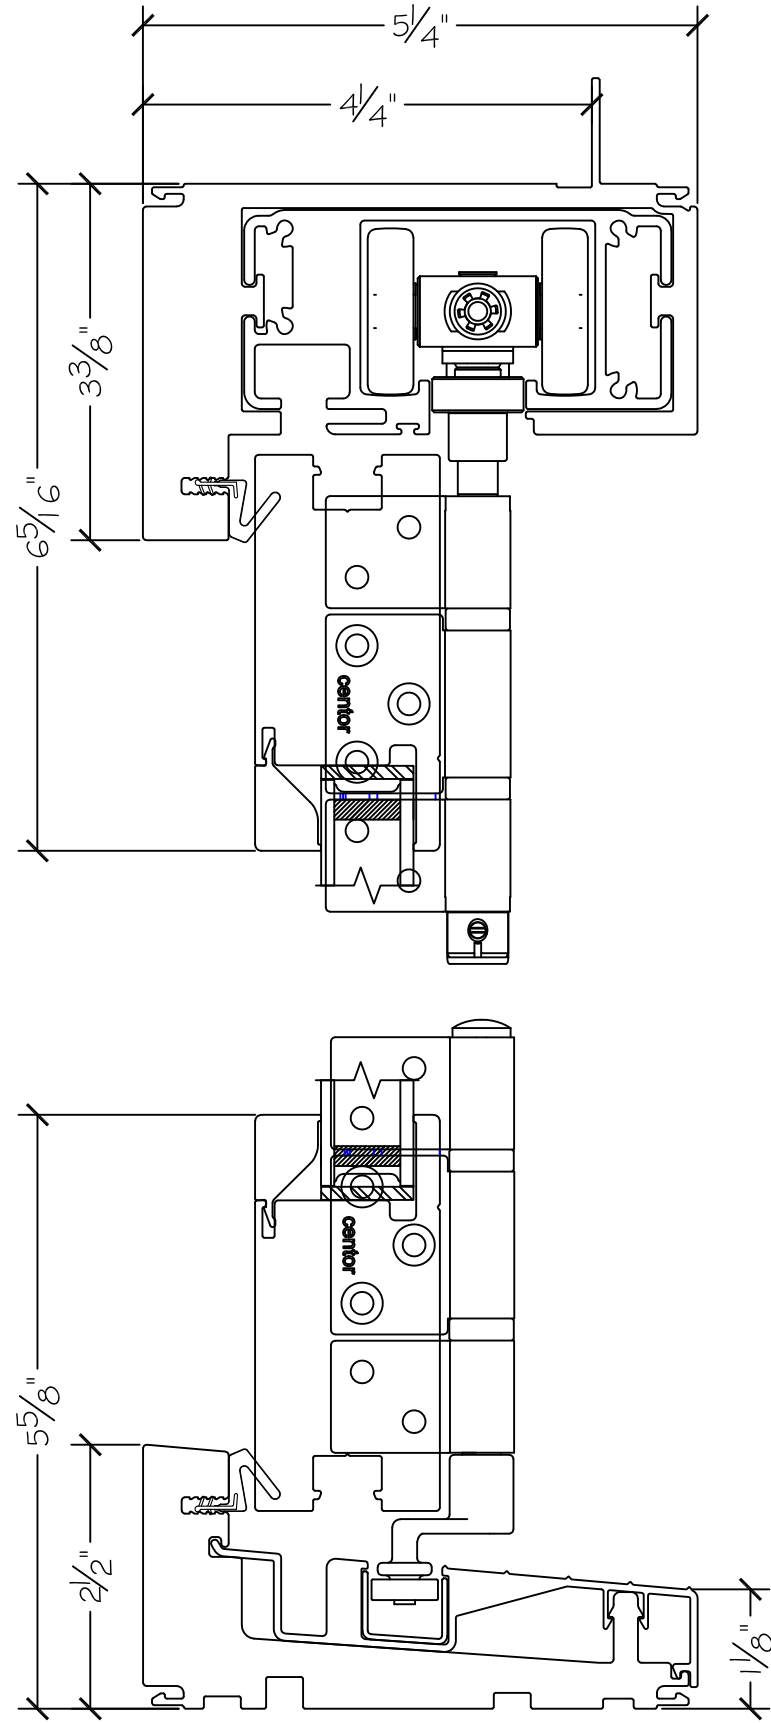

450 Delta Ave
 Brea, Ca 92821
 (714) 385-1202

Project:	File name: 3750 Folding Door - 7.6.1 Section View - 1 inch Nail-fin	Date: 20171206
Notes:	Layout: 7.6.1 Horizontal Section View	Drawn by: J Johnson

Project:

File name: 3750 Folding Door - 7.6.1 Section View - 1 inch Nail-fin

Date: 20171206

Notes:

Layout: 7.6.1 Vertical Section View

Drawn by: J Johnson