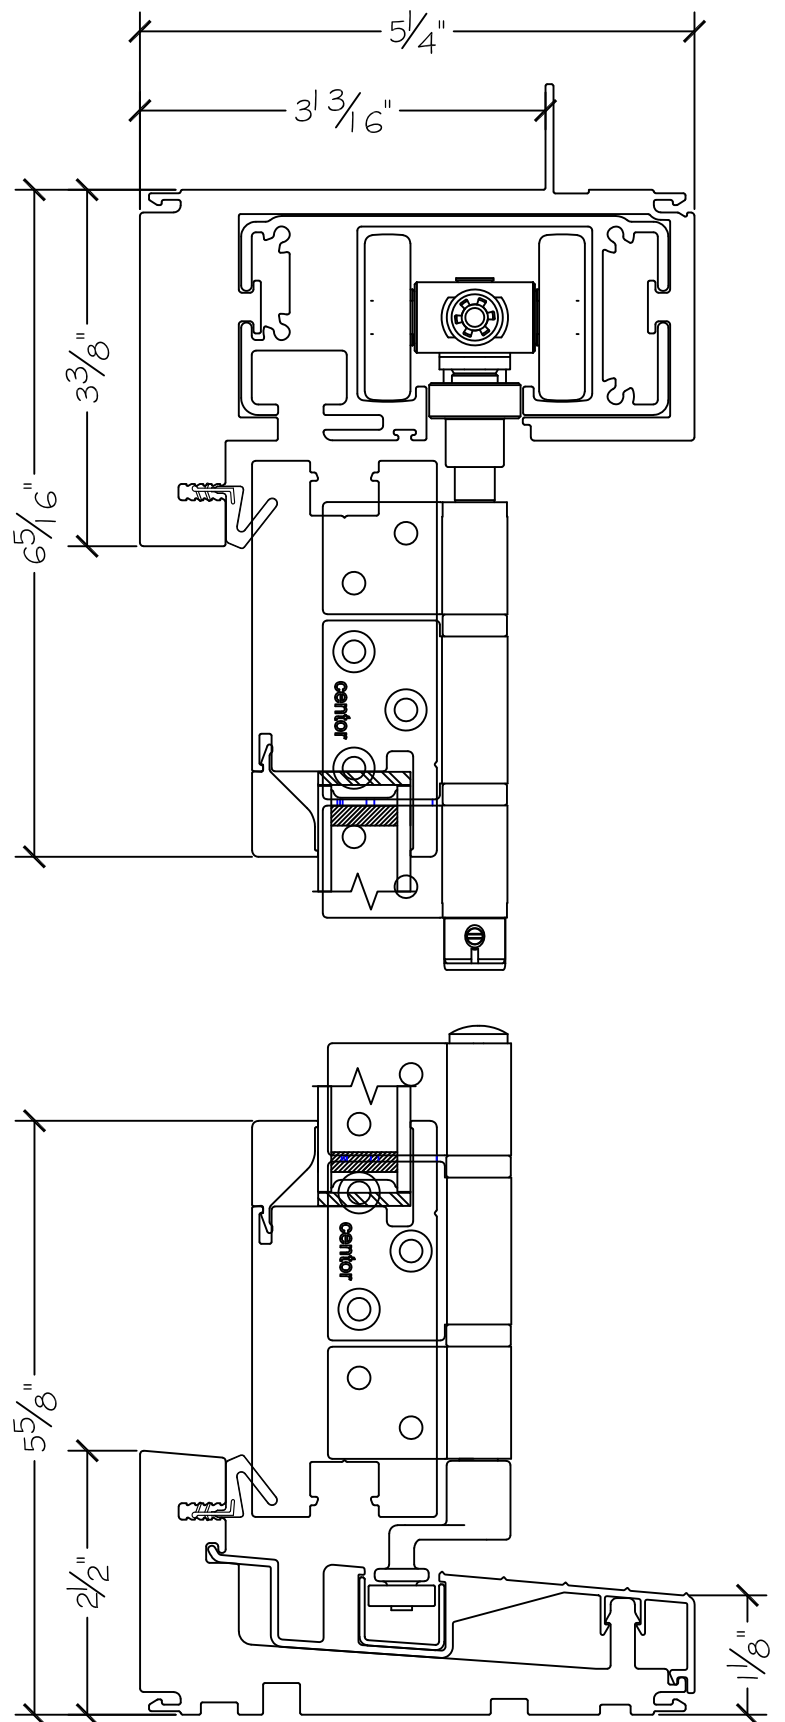

Project:	File name: 3750 Folding Door - 7.6.1 Section View - 1.375 inch Nail-fin	Date: 20171206
Notes:	Layout: 7.6.1 Horizontal Section View	Drawn by: J Johnson

Notice: This document contains information proprietary to and is protected by copyright of Win-Dor Inc. and shall not be copied, disclosed to others, or used for any purpose other than that for which it is given, without the written permission of Win-Dor Inc.

450 Delta Ave  
Brea, Ca 92821  
(714) 385-1202

Project:  
Notes:

File name: 3750 Folding Door - 7.6.1 Section View - 1.375 inch Nail-fin  
Layout: 7.6.1 Vertical Section View

Date: 20171206  
Drawn by: J Johnson