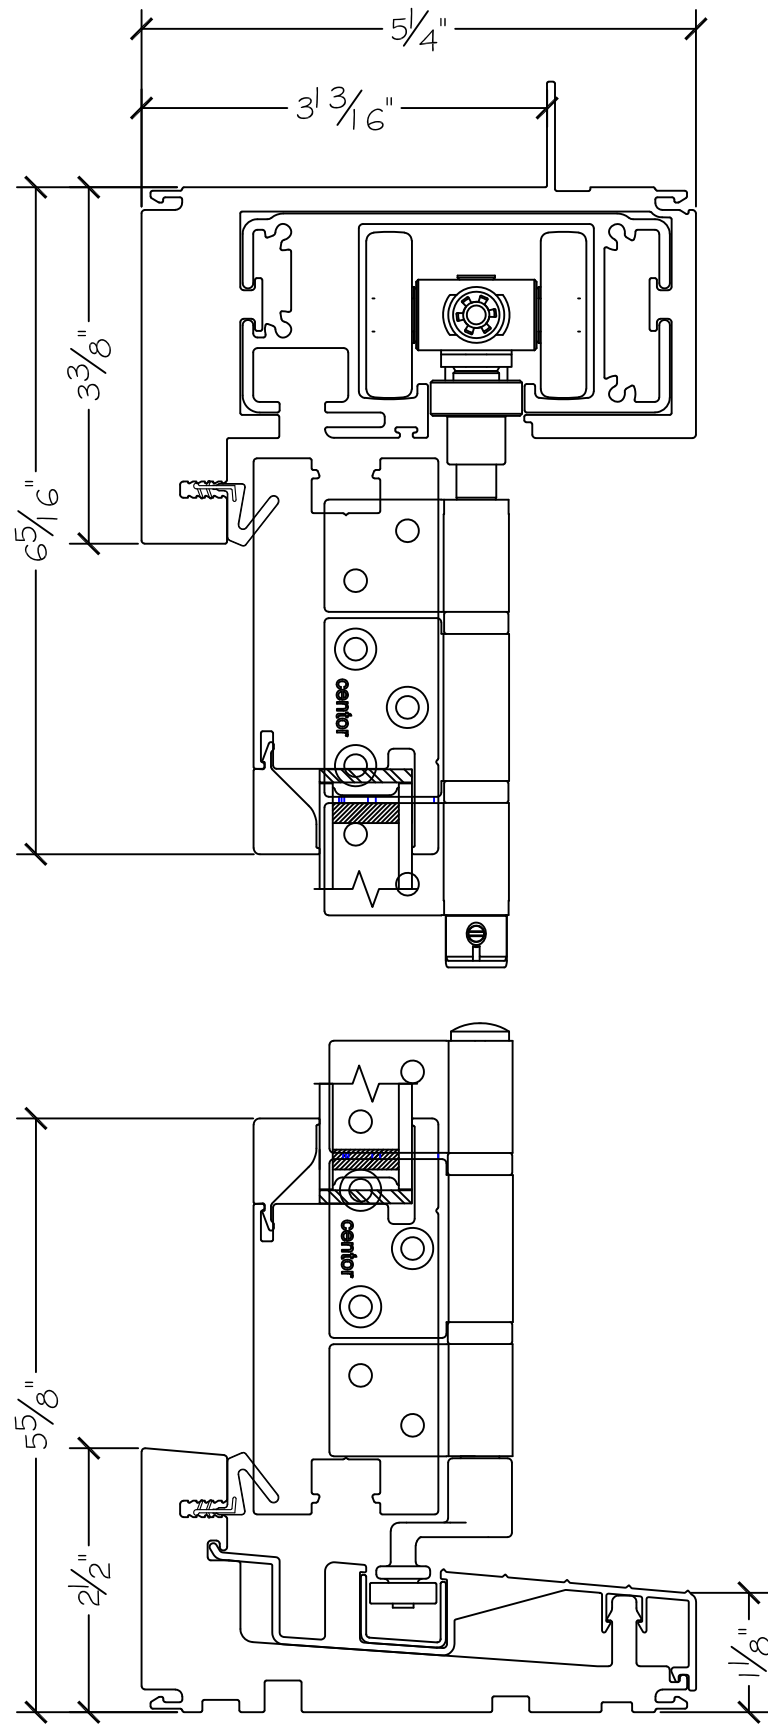

Project:	File name: 3750 Folding Door - 8.2.6 Section View - 1.375 inch Nail-fin	Date: 20171206
Notes:	Layout: 8.6.2 Horizontal Section View	Drawn by: J Johnson

Notice: This document contains information proprietary to and is protected by copyright of Win-Dor Inc. and shall not be copied, disclosed to others, or used for any purpose other than that for which it is given, without the written permission of Win-Dor Inc.

450 Delta Ave  
 Brea, Ca 92821  
 (714) 385-1202

Project:

File name: 3750 Folding Door - 8.2.6 Section View - 1.375 inch Nail-fin

Date: 20171206

Notes:

Layout: 8.6.2 Vertical Section View

Drawn by: J Johnson