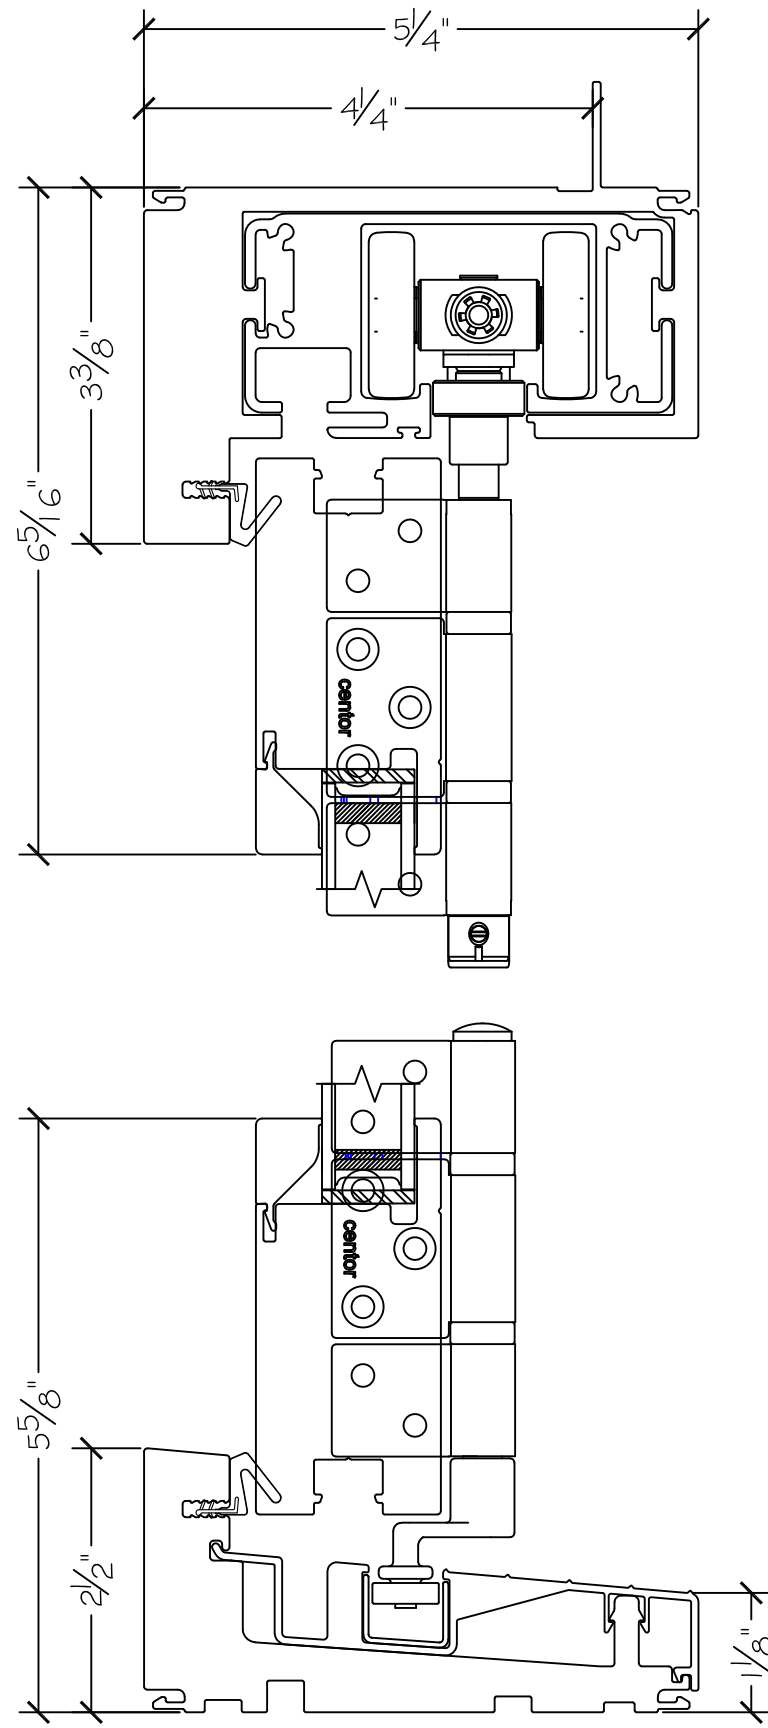

Project:

File name: 3750 Folding Door - 8.4.4 Section View - 1 inch Nail-fin

Date: 20171206

Notes:

Layout: 8.4.4 Horizontal Section View

Drawn by: J Johnson

Project:  
Notes:

File name: 3750 Folding Door - 8.4.4 Section View - 1 inch Nail-fin  
Layout: 8.4.4 Vertical Section View