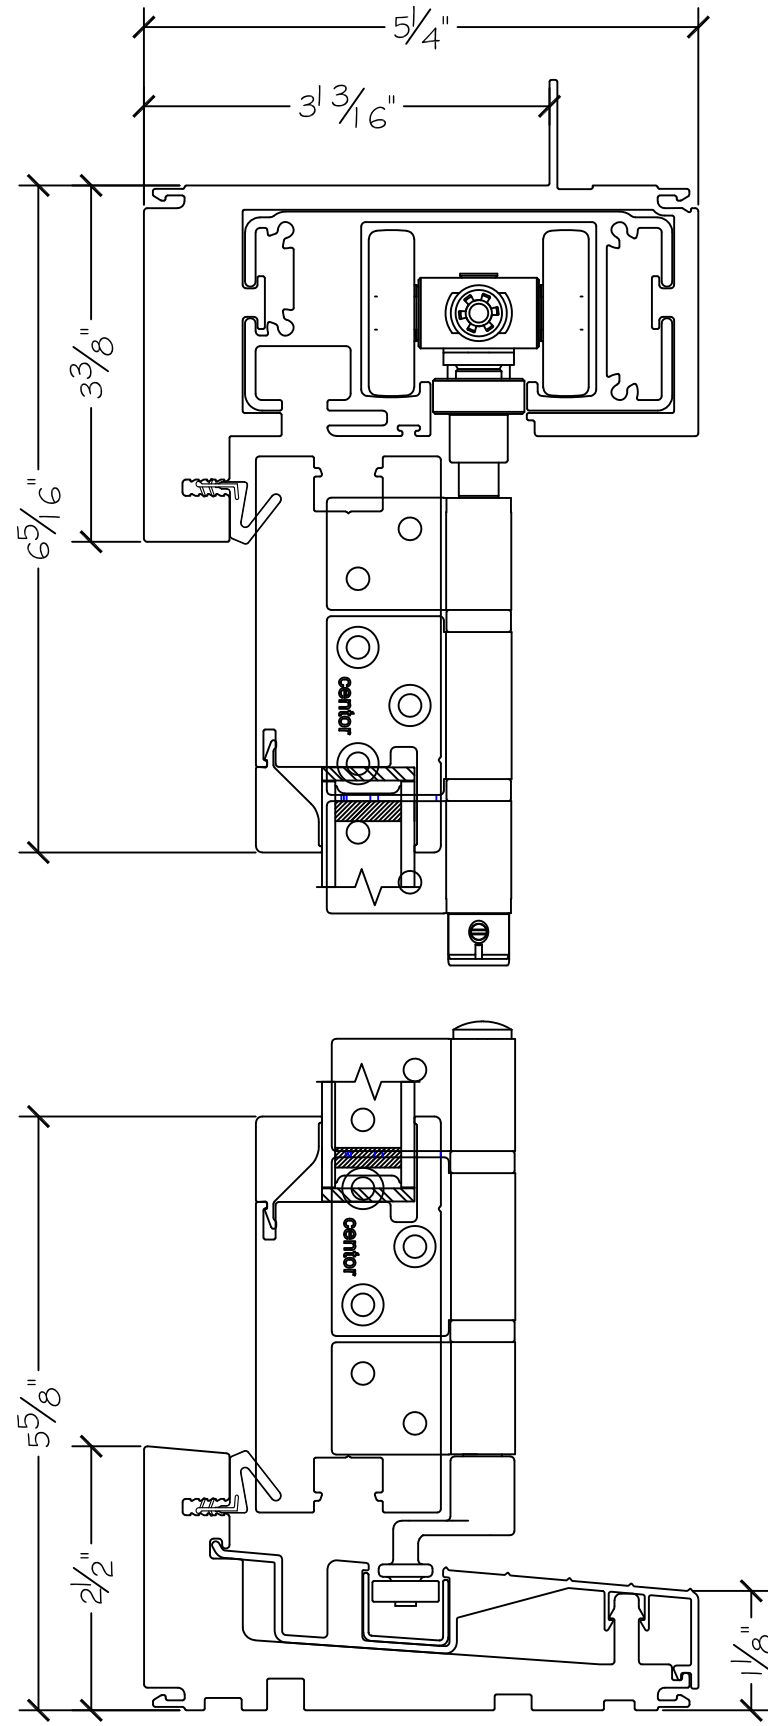

Project:

File name: 3750 Folding Door - 8.4.4 Section View - 1.375 inch Nail-fin

Date: 20171206

Notes:

Layout: 8.4.4 Horizontal Section View

Drawn by: J Johnson

Project:
Notes:

File name: 3750 Folding Door - 8.4.4 Section View - 1.375 inch Nail-fin
Layout: 8.4.4 Vertical Section View