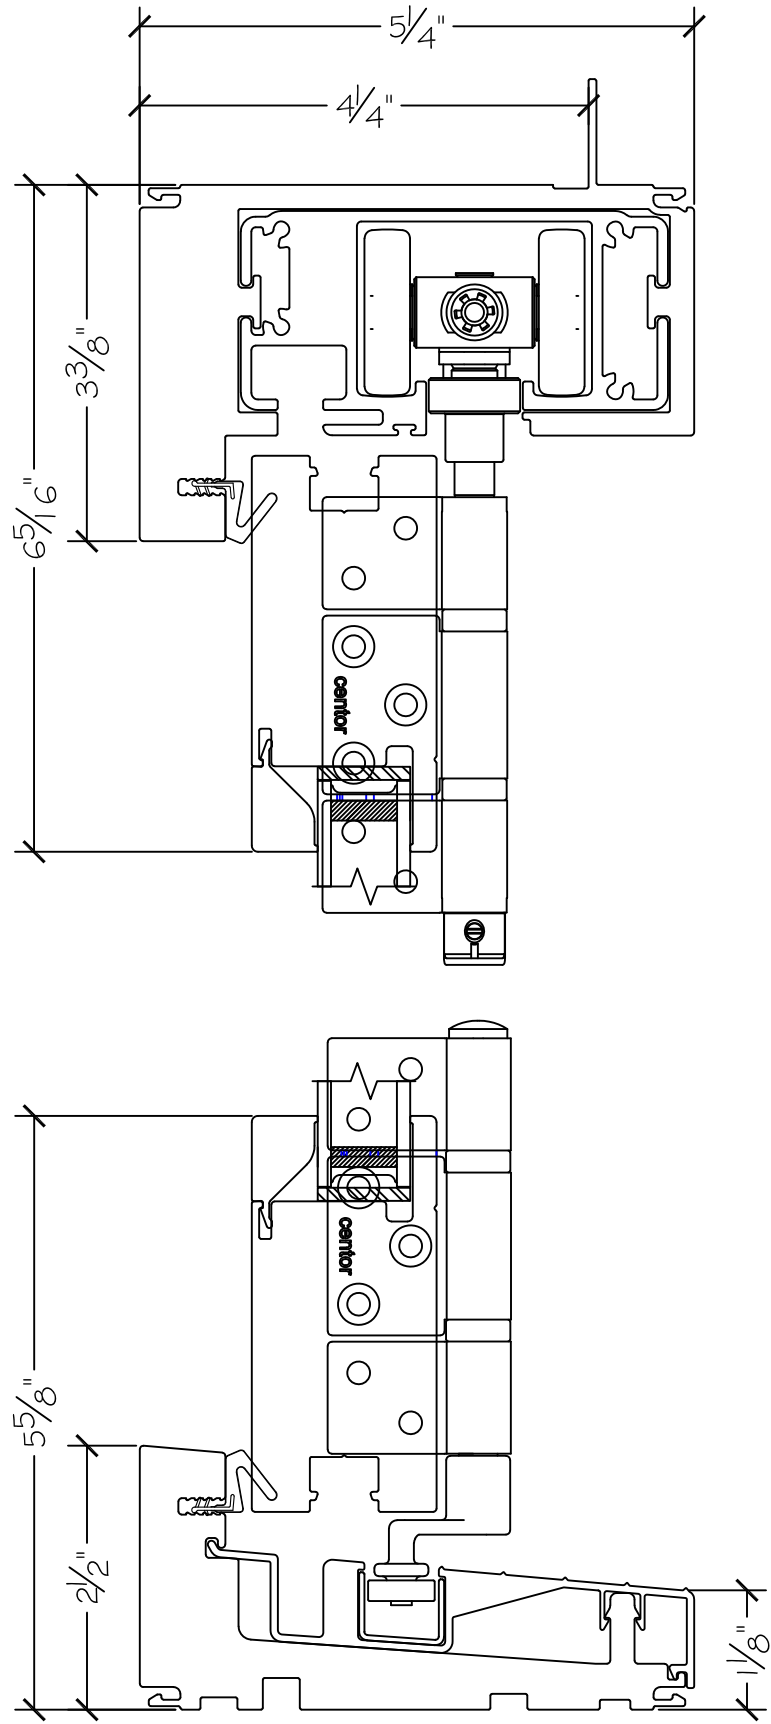

Project:

File name: 3750 Folding Door - 8.5.3 Section View - 1 inch Nail-fin

Date: 20171206

Notes:

Layout: 8.5.3 Horizontal Section View

Drawn by: J Johnson

Notice: This document contains information proprietary to and is protected by copyright of Win-Dor Inc. and shall not be copied, disclosed to others, or used for any purpose other than that for which it is given, without the written permission of Win-Dor Inc.

450 Delta Ave
Brea, Ca 92821
(714) 385-1202

www.windorsystems.com

Project:
Notes:

File name: 3750 Folding Door - 8.5.3 Section View - 1 inch Nail-fin
Layout: 8.5.3 Vertical Section View

Date: 20171206
Drawn by: J Johnson