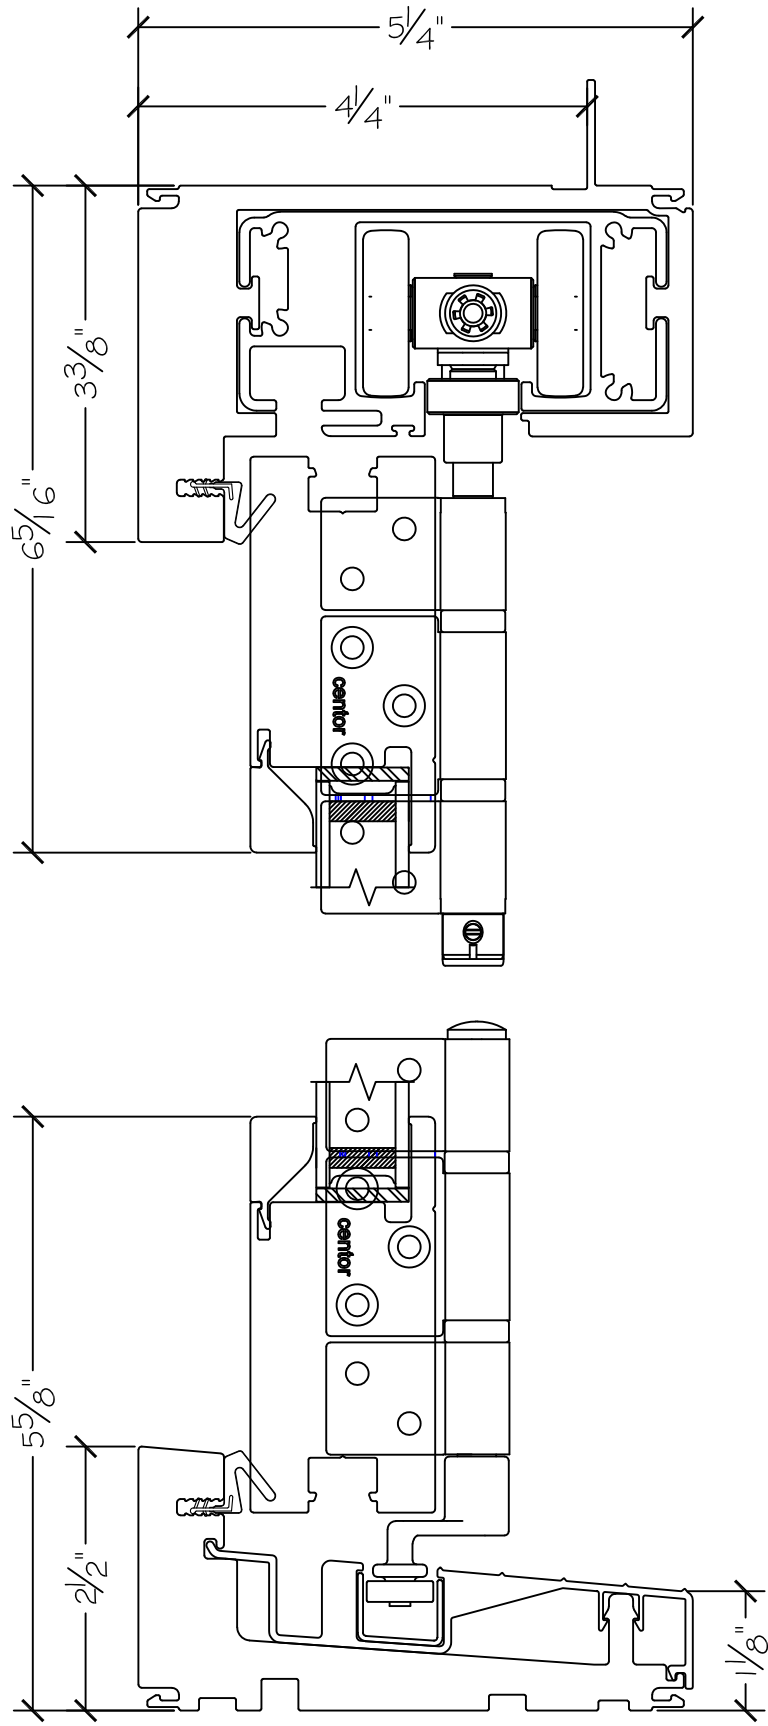

450 Delta Ave
 Brea, Ca 92821
 (714) 385-1202

Project:
 Notes:

File name: 3750 Folding Door - 8.6.2 Section View - 1 inch Nail-fin
 Layout: 8.6.2 Horizontal Section View

Date: 20171206
 Drawn by: J Johnson

Project:
Notes:

File name: 3750 Folding Door - 8.6.2 Section View - 1 inch Nail-fin
Layout: 8.6.2 Vertical Section View

Date: 20171206
Drawn by: J Johnson

Notice: This document contains information proprietary to and is protected by copyright of Win-Dor Inc. and shall not be copied, disclosed to others, or used for any purpose other than that for which it is given, without the written permission of Win-Dor Inc.