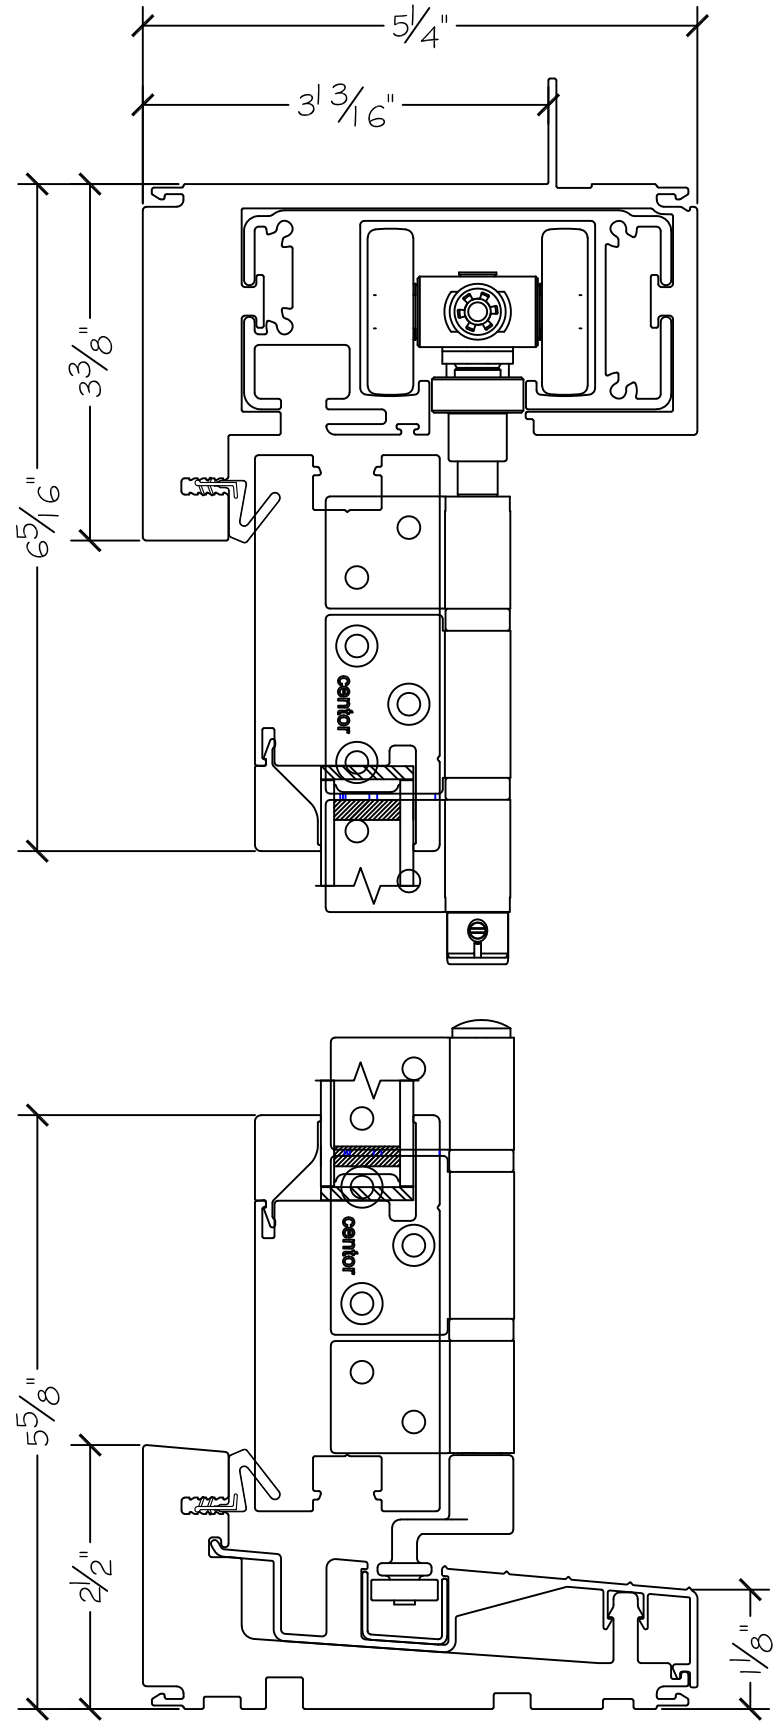

Project:	File name: 3750 Folding Door - 8.7.1 Section View - 1.375 inch Nail-fin	Date: 20171206
Notes:	Layout: 8.7.1 Horizontal Section View	Drawn by: J Johnson

Notice: This document contains information proprietary to and is protected by copyright of Win-Dor Inc. and shall not be copied, disclosed to others, or used for any purpose other than that for which it is given, without the written permission of Win-Dor Inc.

450 Delta Ave
 Brea, Ca 92821
 (714) 385-1202

Project:

File name: 3750 Folding Door - 8.7.1 Section View - 1.375 inch Nail-fin

Date: 20171206

Notes:

Layout: 8.7.1 Vertical Section View

Drawn by: J Johnson