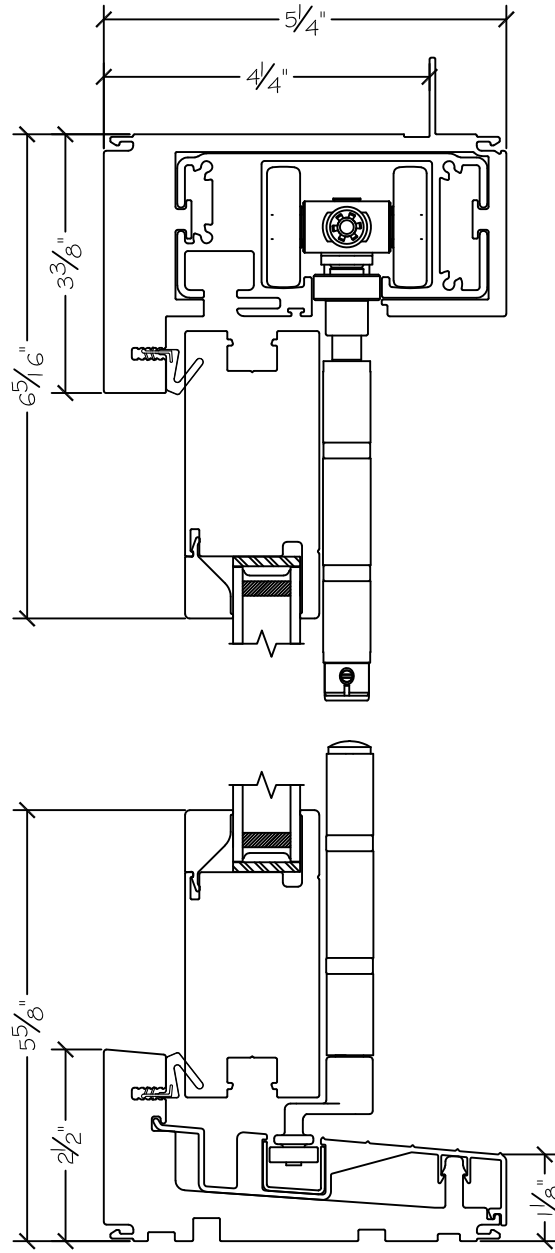

Notice: This document contains information proprietary to and is protected by copyright of Win-Dor Inc. and shall not be copied, disclosed to others, or used for any purpose other than that for which it is given, without the written permission of Win-Dor Inc.

450 Delta Ave
Brea, Ca 92821
(714) 385-1202

Project:	File name: 3750 Folding Door Section View - 3.0.3 - 1 inch Nail-fin	Date: 20190509
Notes:	Layout: 3.0.3 Vertical Section View	Drawn by: J Johnson