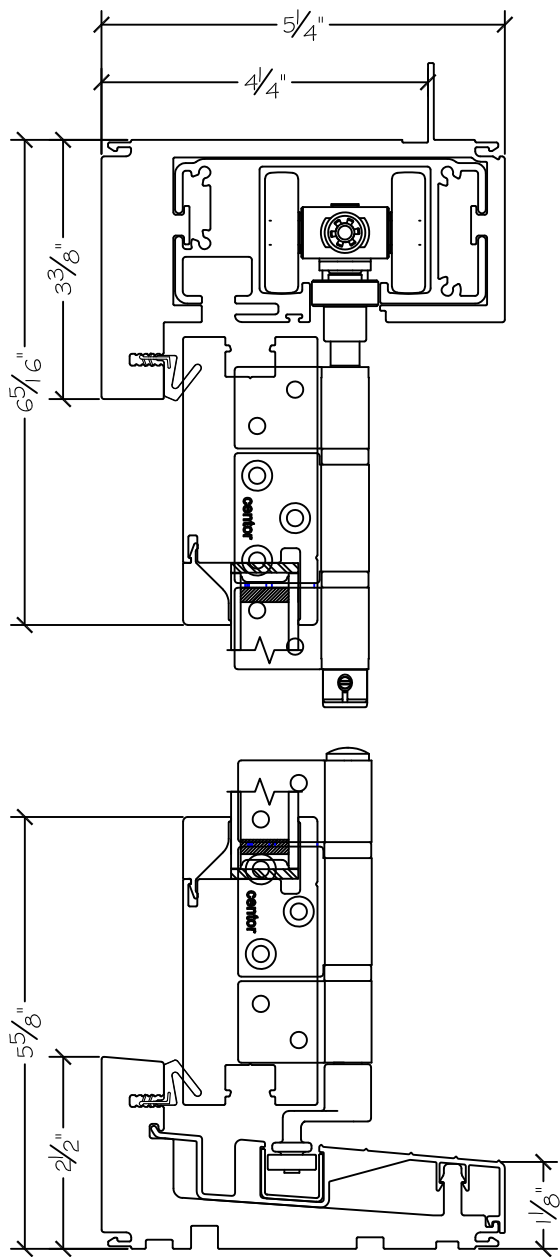

WINDOR
www.windorsystems.com

450 Delta Ave
Brea, Ca 92821
(714) 385-1202

Project:

File name: 3750 Folding Door Section View - 3.1.2 - 1 inch Nail-fin

Date: 20190514

Notes:

Layout: 3.1.2 Horizontal Section View

Drawn by: J Johnson

Project:

File name: 3750 Folding Door Section View - 3.1.2 - 1 inch Nail-fin

Date: 20190514

Notes:

Layout: 3.1.2 Vertical Section View

Drawn by: J Johnson

Notice: This document contains information proprietary to and is protected by copyright of Win-Dor Inc. and shall not be copied, disclosed to others, or used for any purpose other than that for which it is given, without the written permission of Win-Dor Inc.