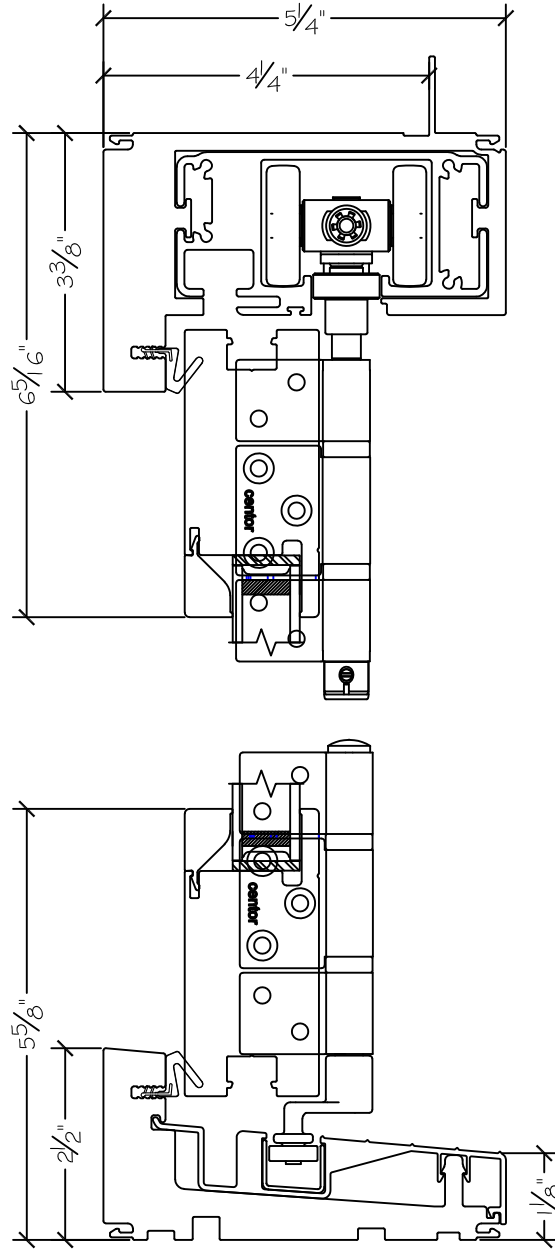

450 Delta Ave
 Brea, Ca 92821
 (714) 385-1202

Project:	File name: 3750 Folding Door Section View - 3.2.1 - 1 inch Nail-fin	Date: 20171206
Notes:	Layout: 3.2.1 Horizontal Section View	Drawn by: J Johnson

450 Delta Ave
Brea, Ca 92821
(714) 385-1202

Project:

File name: 3750 Folding Door Section View - 3.2.1 - 1 inch Nail-fin

Date: 20171206

Notes:

Layout: 3.2.1 Vertical Section View

Drawn by: J Johnson