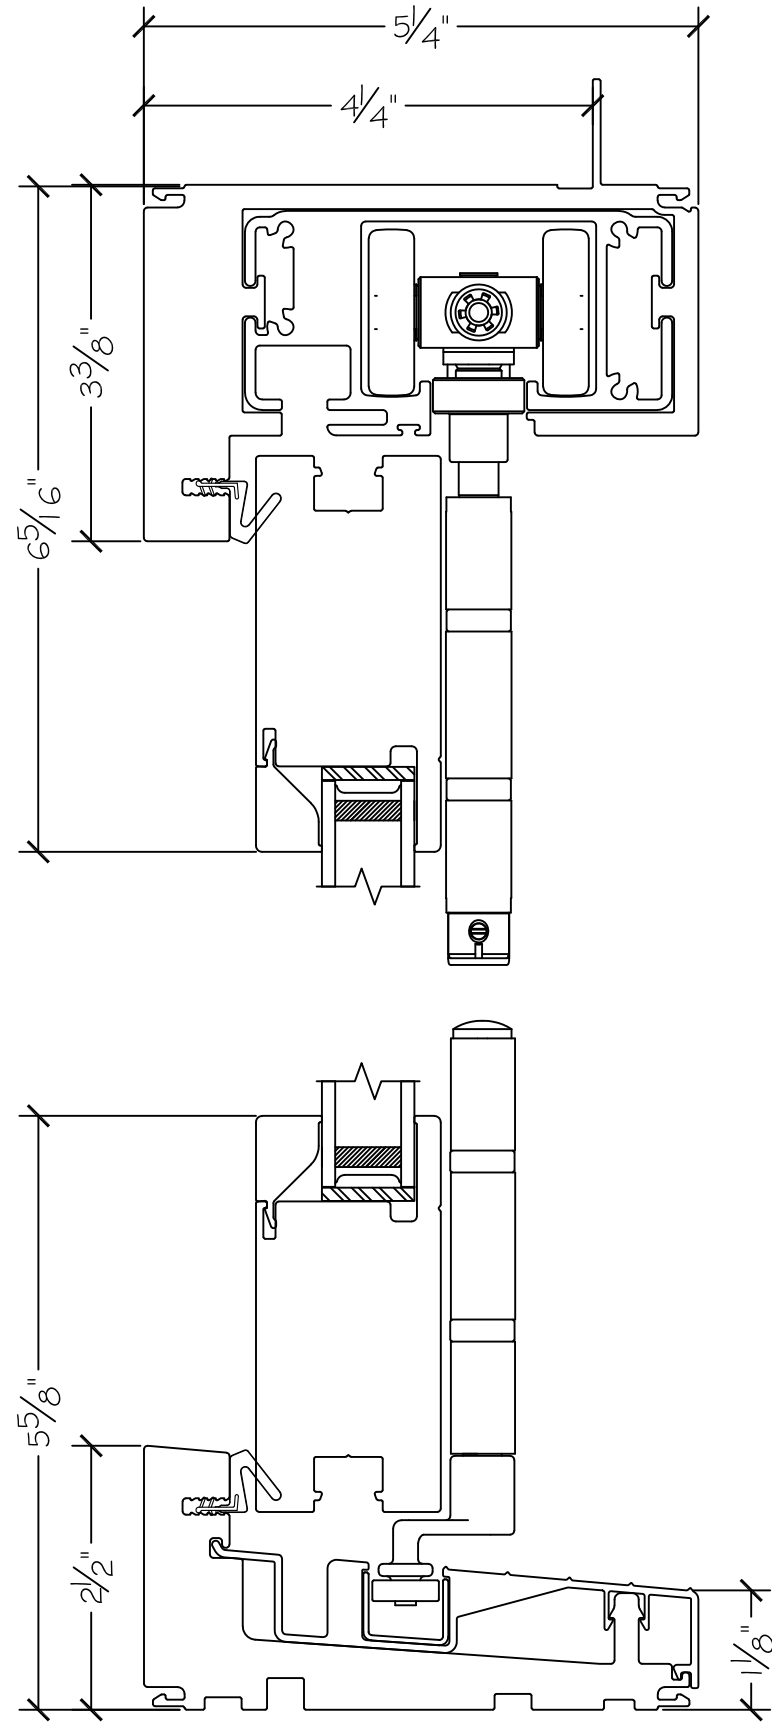

450 Delta Ave  
 Brea, Ca 92821  
 (714) 385-1202

Project:	File name: 3750 Folding Door Section View - 5.0.5 - 1 inch Nail-fin
Notes:	Layout: 5.0.5 Horizontal Section View

Date: 20171206
Drawn by: J Johnson

Project:  
Notes:

File name: 3750 Folding Door Section View - 5.0.5 - 1 inch Nail-fin  
Layout: 5.0.5 Vertical Section View

Date: 20171206  
Drawn by: J Johnson

Notice: This document contains information proprietary to and is protected by copyright of Win-Dor Inc. and shall not be copied, disclosed to others, or used for any purpose other than that for which it is given, without the written permission of Win-Dor Inc.