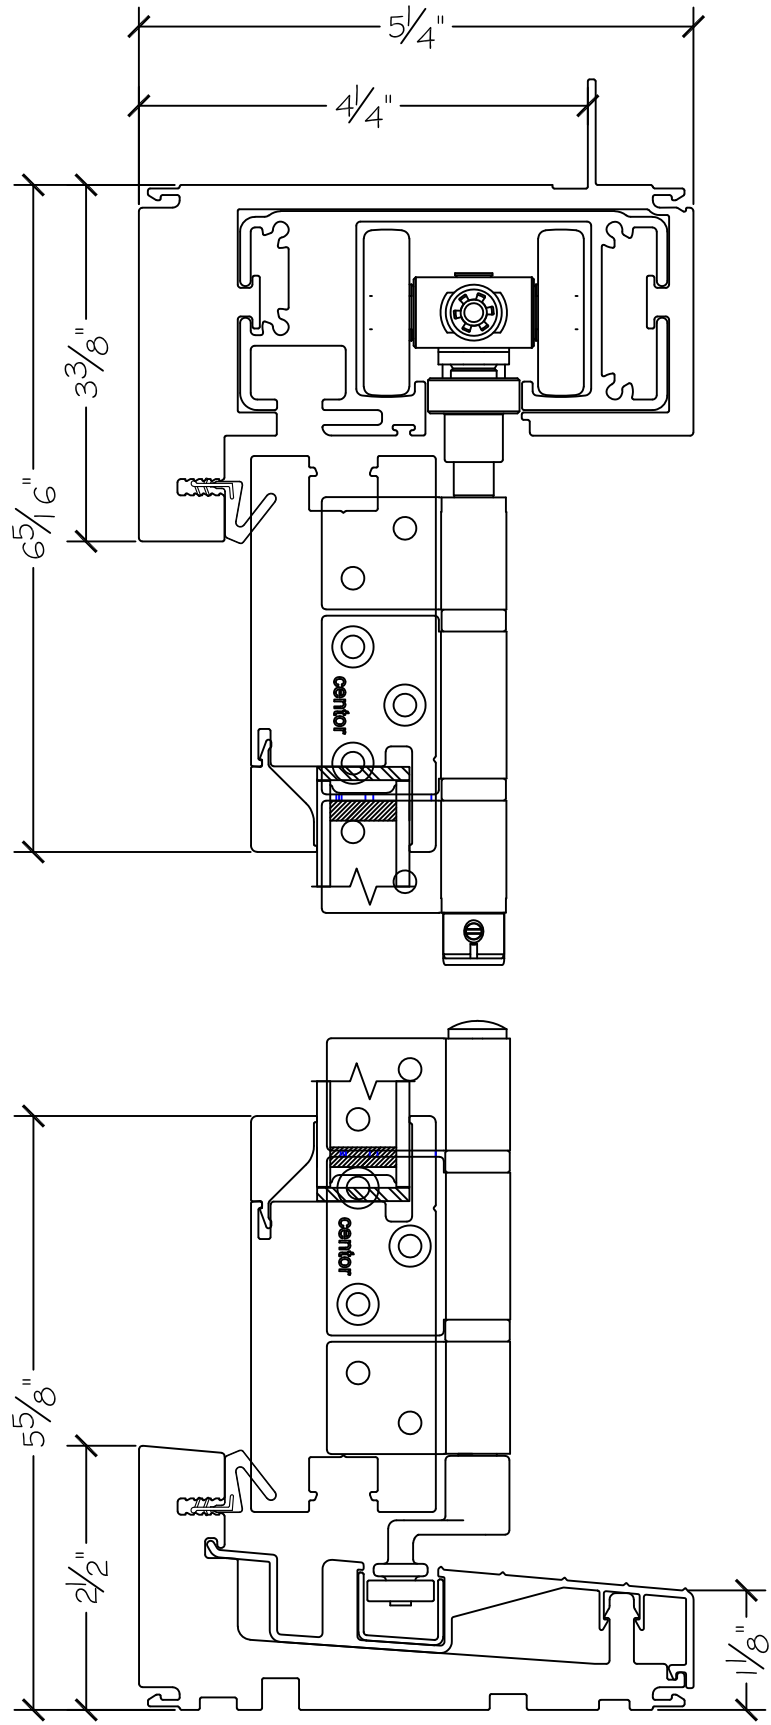

Project:

File name: 3750 Folding Door Section View - 7.1.6 - 1 inch Nail-fin

Date: 20171208

Notes:

Layout: 7.1.6 Horizontal Section View

Drawn by: J Johnson

Notice: This document contains information proprietary to and is protected by copyright of Win-Dor Inc. and shall not be copied, disclosed to others, or used for any purpose other than that for which it is given, without the written permission of Win-Dor Inc.

450 Delta Ave  
Brea, Ca 92821  
(714) 385-1202

Project:

File name: 3750 Folding Door Section View - 7.1.6 - 1 inch Nail-fin

Date: 20171208

Notes:

Layout: 7.1.6 Vertical Section View

Drawn by: J Johnson