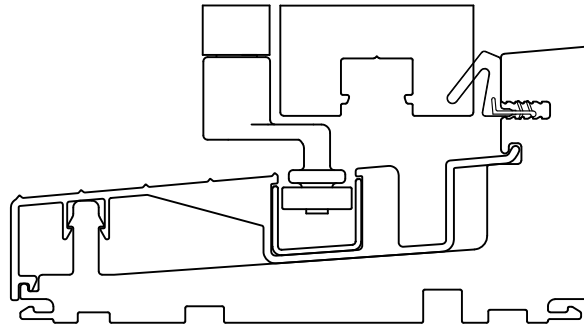

## Sill solutions for every need

WinDor's 3750 Folding Door comes standard with our weather resistant sill. Our product using this sill has received a performance rating of Light Commercial 30 using the AAMA-101 standard.