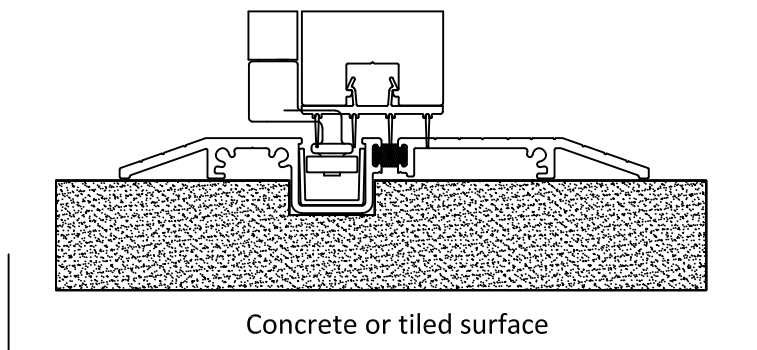

## Sill solutions for every need

WinDor's 3750 Folding Door comes standard with our weather resistant sill. Our product using this sill has received a performance rating of Light Commercial 30 using the AAMA-101 standard.

## ADA and Flush Sill options

We also have two sill alternatives. The extruded ADA Sill will satisfy most requirements when used in a commercial applications. Our Flush Sill is for the custom install where esthetics are of the utmost importance. Windor's performance rating and test results do not apply for the ADA and flush sill.

Please note. While the ADA and Flush Sills are very attractive options, it is not intended for all applications. Low or flush sills are not able to withstand air and water intrusion like the weather resistant sills. Your projects exposure, elevation and overhang will determined how this sill performs. It is also important that you include a mop zone adjacent to these doors, when choosing this options.