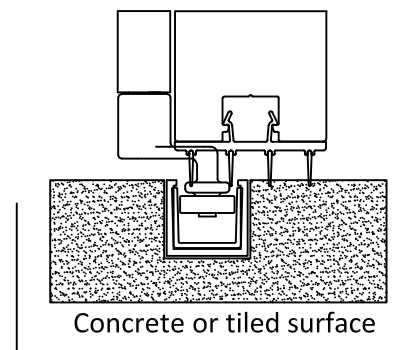

## Sill solutions for every need

WinDor's 3750 Folding Door comes standard with our weather resistant sill. Our product using this sill has received a performance rating of Light Commercial 30 using the AAMA-101 standard.

Please note. While the ADA and Flush Sills are very attractive options, it is not intended for all applications. Low or flush sills are not able to withstand air and water intrusion like the weather resistant sills. Your projects exposure, elevation and overhang will determined how this sill performs. It is also important that you include a mop zone adjacent to these doors, when choosing this options.