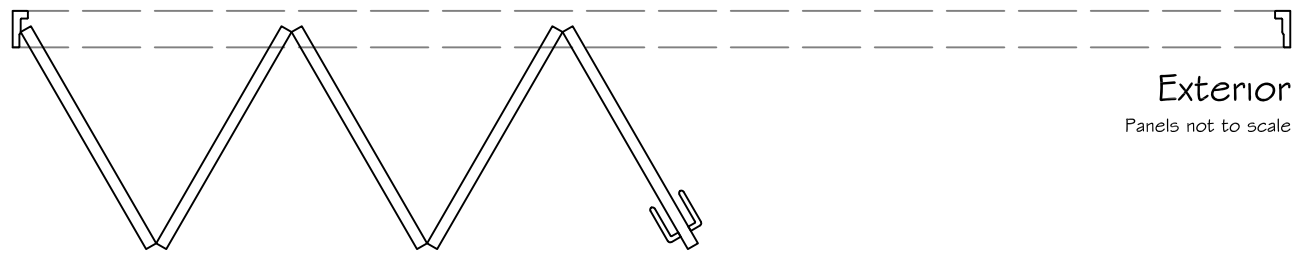

5.5.0 Outswing

- *Frame Size: 191 1/2" x 95 1/2"
- *Rough Opening: 192" x 96"
- *Panel Size (+/- 1/4"): 37 9/16" x 91"
- *Glass Size: 31 3/8" x 84 3/4"

Notice: This document contains information proprietary to and is protected by copyright of Win-Dor Inc. and shall not be copied, disclosed to others, or used for any purpose other than that for which it is given, without the written permission of Win-Dor Inc.

450 Delta Ave
 Brea, Ca 92821
 (714) 385-1202

Project:	File name: 3750 Folding Door - Standard Shop Drawing 5 Panel	Date: 20180323
Notes:	Layout: 16080 5.5.0	Drawn by: J Johnson