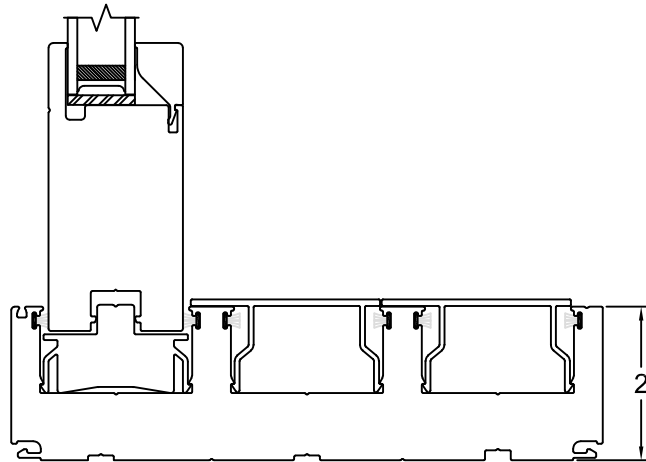

450 Delta Ave  
 Brea, Ca 92821  
 (714) 385-1202

Project:

File name: 3750 Multi Slide Door - 3 Track Direct Set - 1.375 Inch Nail-fin

Date: 20200608

Notes:

Layout: Horizontal Section View

Drawn by: J Johnson

Project:	File name: 3750 Multi Slide Door - 3 Track Direct Set - 1.375 Inch Nail-fin	Date: 20200608
Notes:	Layout: Vertical Section View	Drawn by: J Johnson