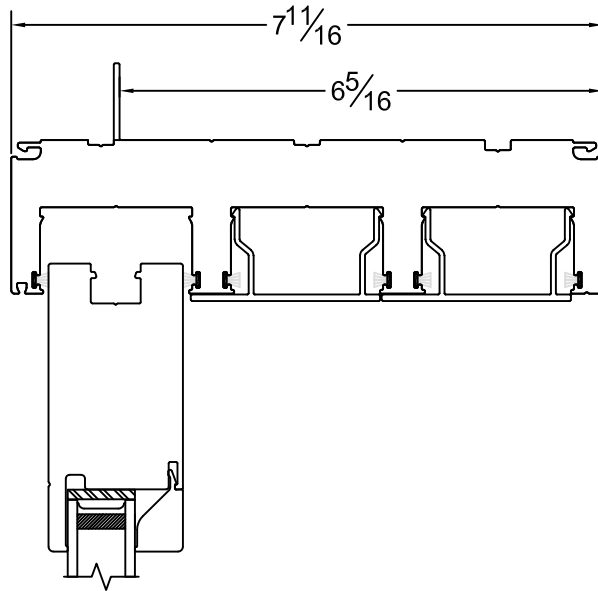

450 Delta Ave  
 Brea, Ca 92821  
 (714) 385-1202

Project:

File name: 3750 Multi Slide Door - 3 Track Direct Set - 1.375 Inch Nail-fin

Date: 20200608

Notes:

Layout: Horizontal Section View

Drawn by: J Johnson

Project:	File name: 3750 Multi Slide Door - 3 Track Direct Set - 1.375 Inch Nail-fin	Date: 20200608
Notes:	Layout: Vertical Section View	Drawn by: J Johnson