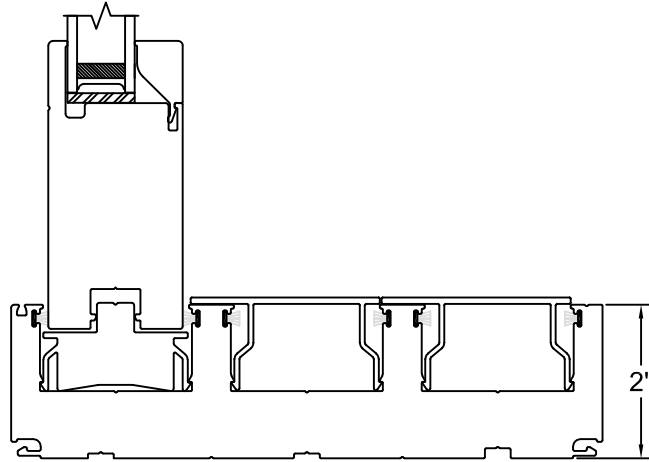

450 Delta Ave
 Brea, Ca 92821
 (714) 385-1202

Project:	File name: 3750 Multi Slide Door - 3 Track Direct Set - Stucco Fin	Date: 20200608
Notes:	Layout: Horizontal Section View	Drawn by: J Johnson

450 Delta Ave
 Brea, Ca 92821
 (714) 385-1202

Project:	File name: 3750 Multi Slide Door - 3 Track Direct Set - Stucco Fin	Date: 20200608
Notes:	Layout: Vertical Section View	Drawn by: J Johnson