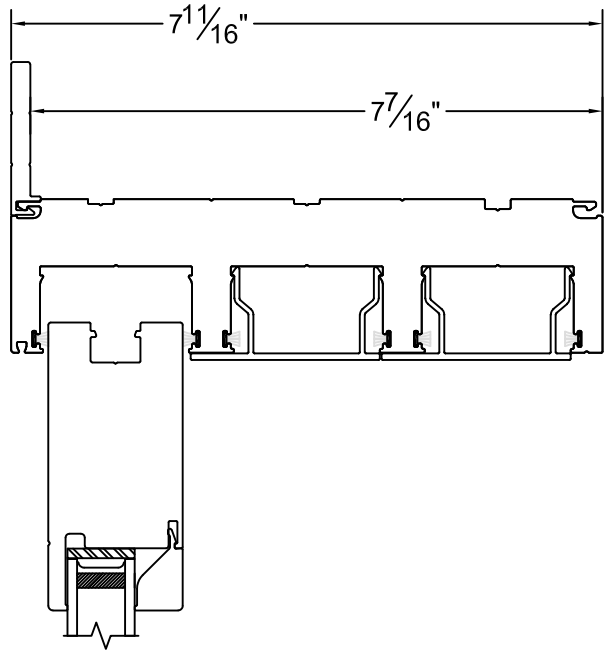

450 Delta Ave
 Brea, Ca 92821
 (714) 385-1202

Project:	File name: 3750 Multi Slide Door - 3 Track Direct Set - Stucco Fin	Date: 20200608
Notes:	Layout: Horizontal Section View	Drawn by: J Johnson

450 Delta Ave
 Brea, Ca 92821
 (714) 385-1202

Project:	File name: 3750 Multi Slide Door - 3 Track Direct Set - Stucco Fin	Date: 20200608
Notes:	Layout: Vertical Section View	Drawn by: J Johnson