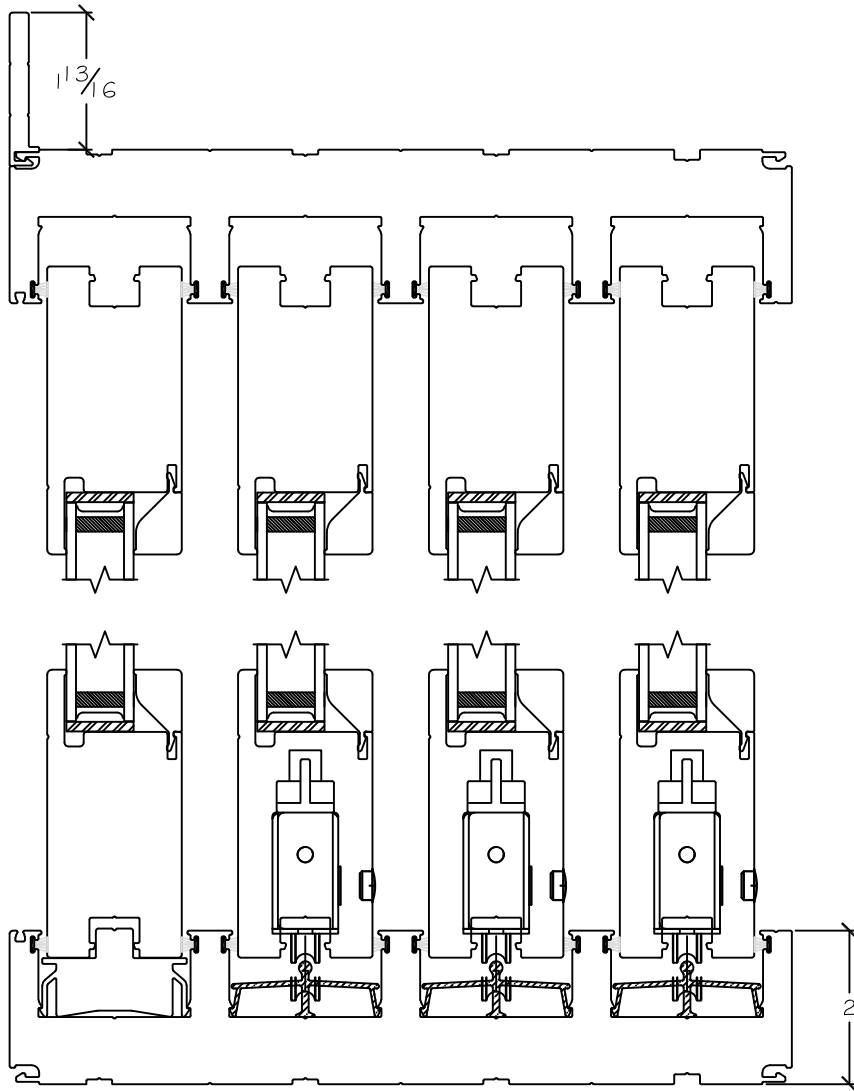

WINDOR
www.windorsystems.com

450 Delta Ave
Brea, Ca 92821
(714) 385-1202

Project:

File name: 3750 Multi Slide Door - OXXX Section Views - Stucco Fin

Date: 20190913

Notes:

Layout: Horizontal Section View

Drawn by: J Johnson