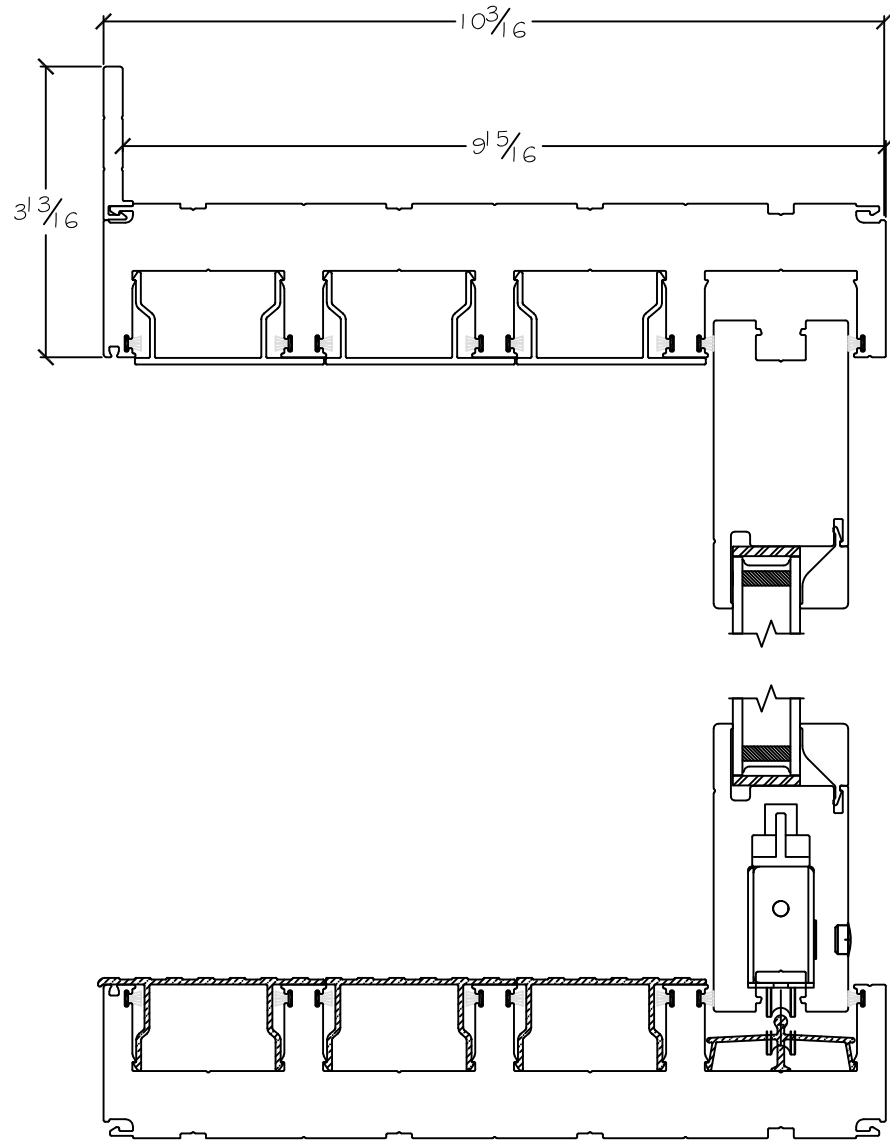

WINDOR
www.windorsystems.com

450 Delta Ave
Brea, Ca 92821
(714) 385-1202

Project:

File name: 3750 Multi Slide Door - OXXX Section Views - Stucco Fin

Date: 20190913

Notes:

Layout: Horizontal Section View

Drawn by: J Johnson