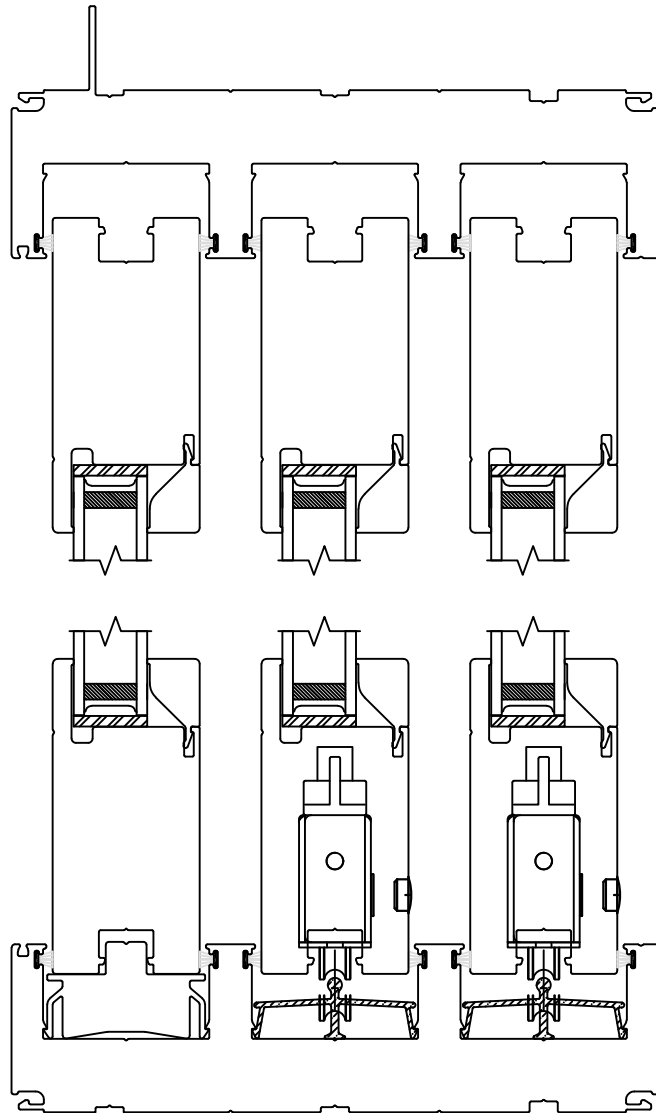

Notice: This document contains information proprietary to and is protected by copyright of Win-Dor Inc. and shall not be copied, disclosed to others, or used for any purpose other than that for which it is given, without the written permission of Win-Dor Inc.

WINDOR
www.windorsystems.com

450 Delta Ave
Brea, Ca 92821
(714) 385-1202

Project:

File name: 3750 Multi Slide Door - OXXXXO Section Views - 1 inch Nail-fin

Date: 20171206

Notes:

Layout: Vertical Section View

Drawn by: J Johnson