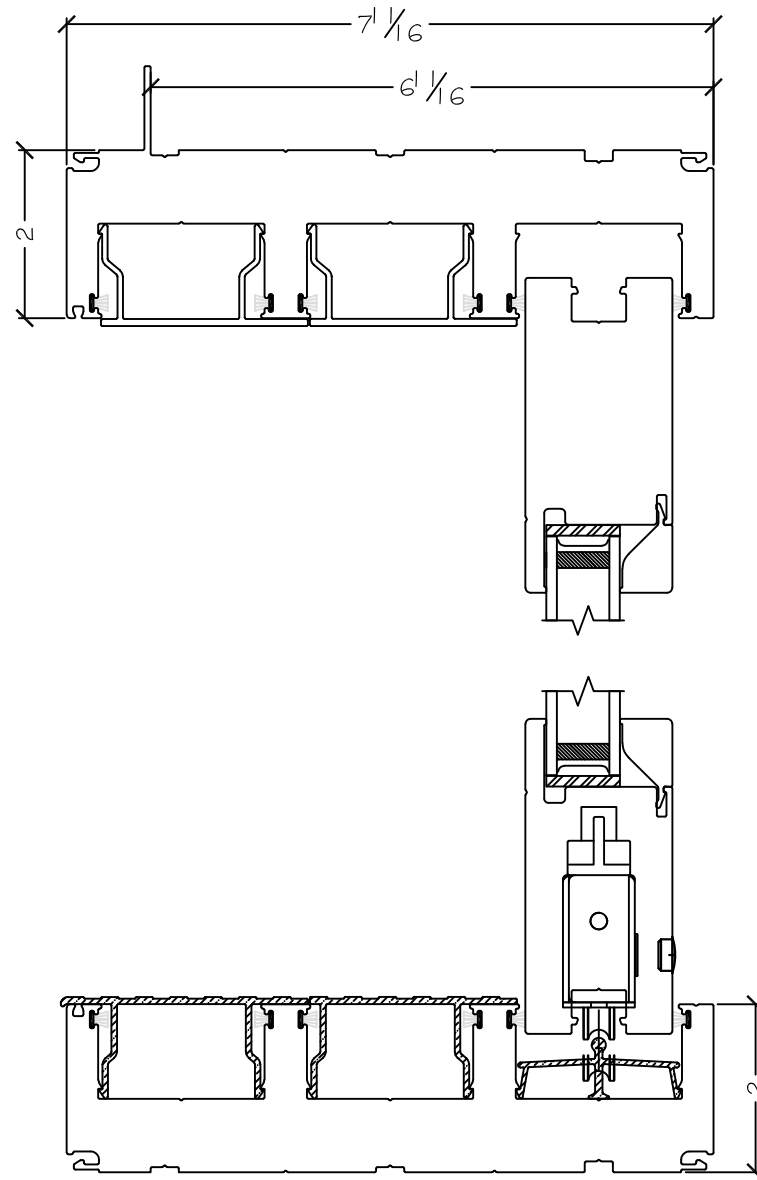

Notice: This document contains information proprietary to and is protected by copyright of Win-Dor Inc. and shall not be copied, disclosed to others, or used for any purpose other than that for which it is given, without the written permission of Win-Dor Inc.

WINDOR
www.windorsystems.com

450 Delta Ave
Brea, Ca 92821
(714) 385-1202

Project:

File name: 3750 Multi Slide Door - OXXXXO Section Views - 1 inch Nail-fin

Date: 20171206

Notes:

Layout: Vertical Section View

Drawn by: J Johnson