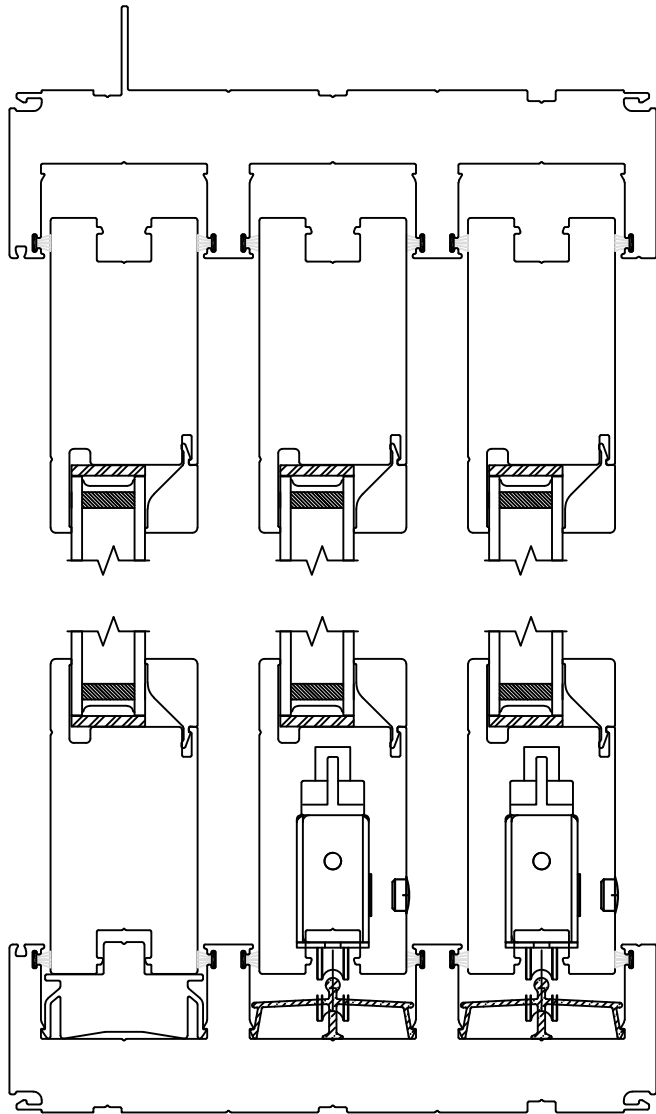

Project:	File name: 3750 Multi Slide Door - OXXXXO Section Views - 1.375 inch Nail-fin	Date: 20171107
Notes:	Layout: Horizontal Section View	Drawn by: J Johnson

Notice: This document contains information proprietary to and is protected by copyright of Win-Dor Inc. and shall not be copied, disclosed to others, or used for any purpose other than that for which it is given, without the written permission of Win-Dor Inc.

WINDOR
www.windorsystems.com

450 Delta Ave
Brea, Ca 92821
(714) 385-1202

Project:

File name: 3750 Multi Slide Door - OXXXXO Section Views - 1.375 inch Nail-fin

Date: 20171107

Notes:

Layout: Vertical Section View

Drawn by: J Johnson