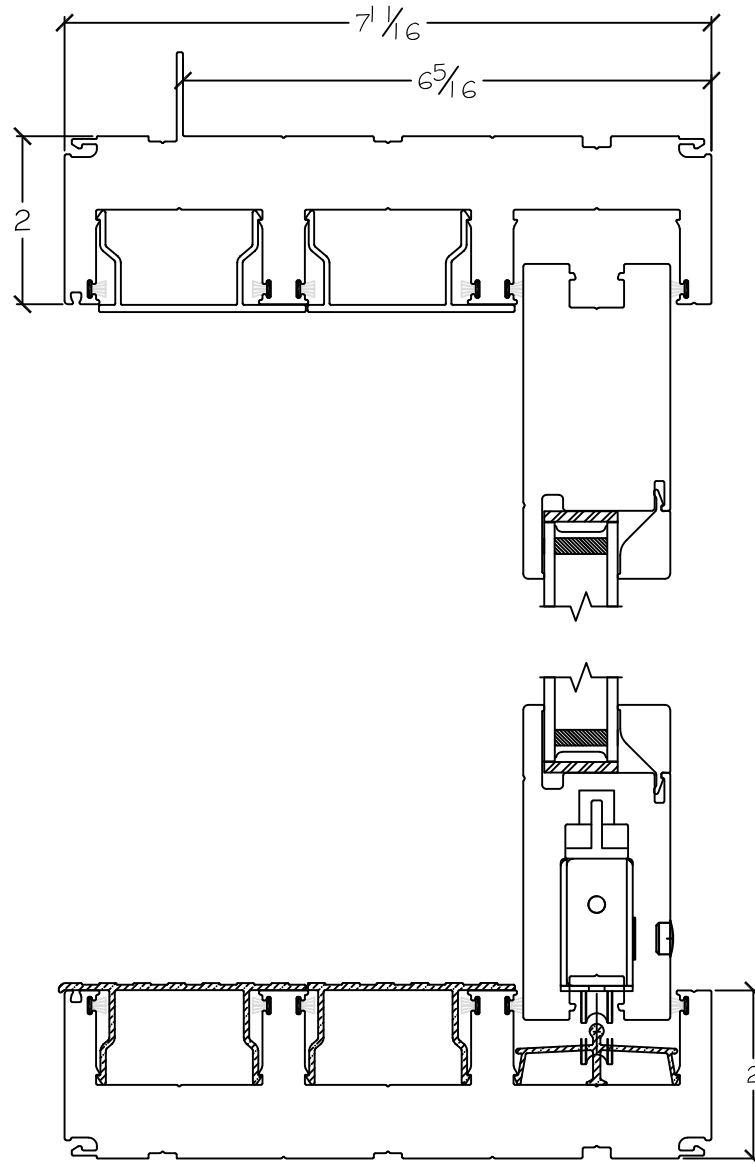

Project:	File name: 3750 Multi Slide Door - OXXXXO Section Views - 1.375 inch Nail-fin	Date: 20171107
Notes:	Layout: Horizontal Section View	Drawn by: J Johnson

Notice: This document contains information proprietary to and is protected by copyright of Win-Dor Inc. and shall not be copied, disclosed to others, or used for any purpose other than that for which it is given, without the written permission of Win-Dor Inc.

WINDOR
www.windorsystems.com

450 Delta Ave
Brea, Ca 92821
(714) 385-1202

Project:

File name: 3750 Multi Slide Door - OXXXXO Section Views - 1.375 inch Nail-fin

Date: 20171107

Notes:

Layout: Vertical Section View

Drawn by: J Johnson